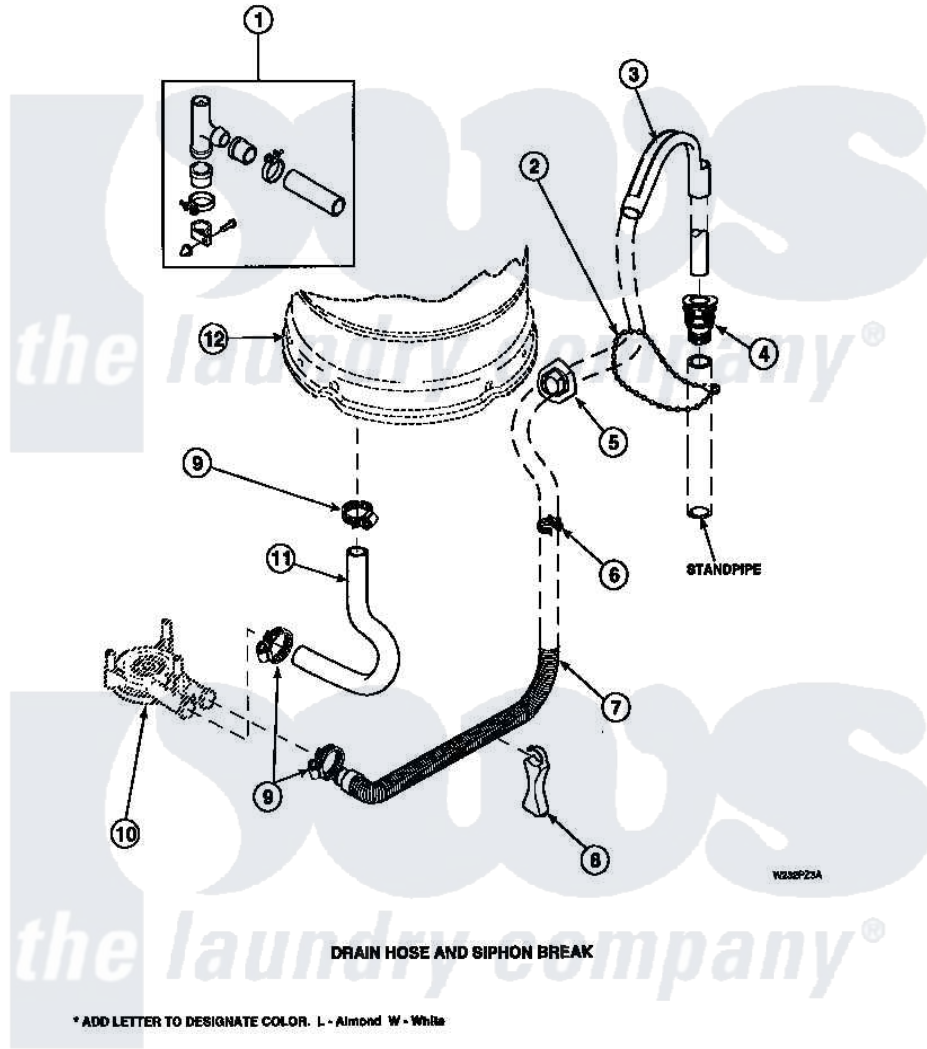

Amana LW8312L2 (BOM: PLW8312L2 A) 07 - DRAIN HOSE AND SIPHON BREAK

Amana Residential Amana LW8312L2 (BOM: PLW8312L2 A) Washer Parts Parts Diagram 07 - DRAIN HOSE AND SIPHON BREAK

Click on the part number to view part

Item	Original Part Number	Replaced By	Status	Part Description
1	562P3	76660		Break-Sphn
2	33489	8539404		Tie-Wire
3	33615	22003814		Retainer, Drain Hose
4	36878	40008101		Adapter, Standpipe
5	32219			Relief, Strain
6	36014			Clip, Retainer-Hose
7	37245	40053901		Hose, Drain
8	36522			Hose Support
"	35487			Support, Hose
9	36802	285655		Clamp, Hose
10	36863P	27001233		Pump
11	35753			Hose, Tub To Pump-Ddp
12	34438P			Assembly, Outer Tub