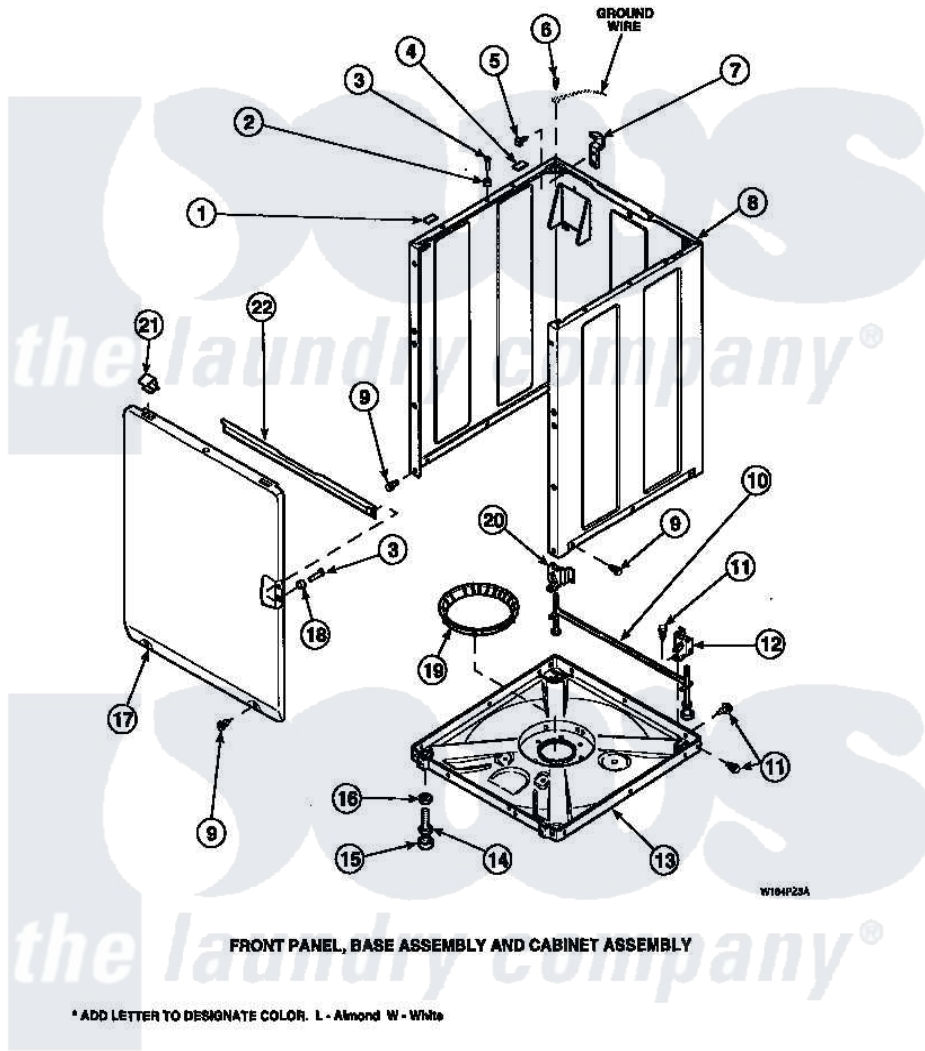

Amana LW8312L2 (BOM: PLW8312L2 A) 08 - FRONT PANEL, BASE ASSY AND CABINET ASSY

Amana [Residential Amana LW8312L2 \(BOM: PLW8312L2 A\) Washer Parts](#) Parts Diagram 08 - FRONT PANEL, BASE ASSY AND CABINET ASSY
 Click on the part number to view part

Item	Original Part Number	Replaced By	Status	Part Description
1	Y56128			Pad, Bumper
2	56079	505187		Locator, Panel
3	32671	Y014874		Screw, Idler Arm And Sleeve
4	36226			Pad, Bumper .25
5	34499		Not Available	SCREW, No.10B X 1/4 TAP IN HX
6	23962	W10116760		Screw
7	Y27103			Hinge, Hold-Down Lug
8	34475P		Not Available	CABINET
9	27196	27001200		Screw
10	34443			Assembly, Leg And Stabilier
11	35148		Not Available	SCREW, 1/4-14 X 3/8 HX HD
12	36036		Not Available	BRACKET, SLL-RIGHT
13	36599P			Assembly Nut/ Leg Base
"	34434P			Assembly Nut/Leg Base

14	Y34319	22003428	Leg, Adjustable
15	34318	40016001	Foot, Rubber
16	Y21899	40038101	Nut, Leg
17	34656P	Not Available	NOT GOOD No. SEE NOTE PNL, FRONT
18	28102		Locator, Panel
19	36108	Not Available	SNUBBER PAD & ISOLATOR
20	36037		Bracket, SII-Left
21	35865		Clip, Hold-Down Front Panel
22	Y35097	Not Available	BRACE, FRT PNL