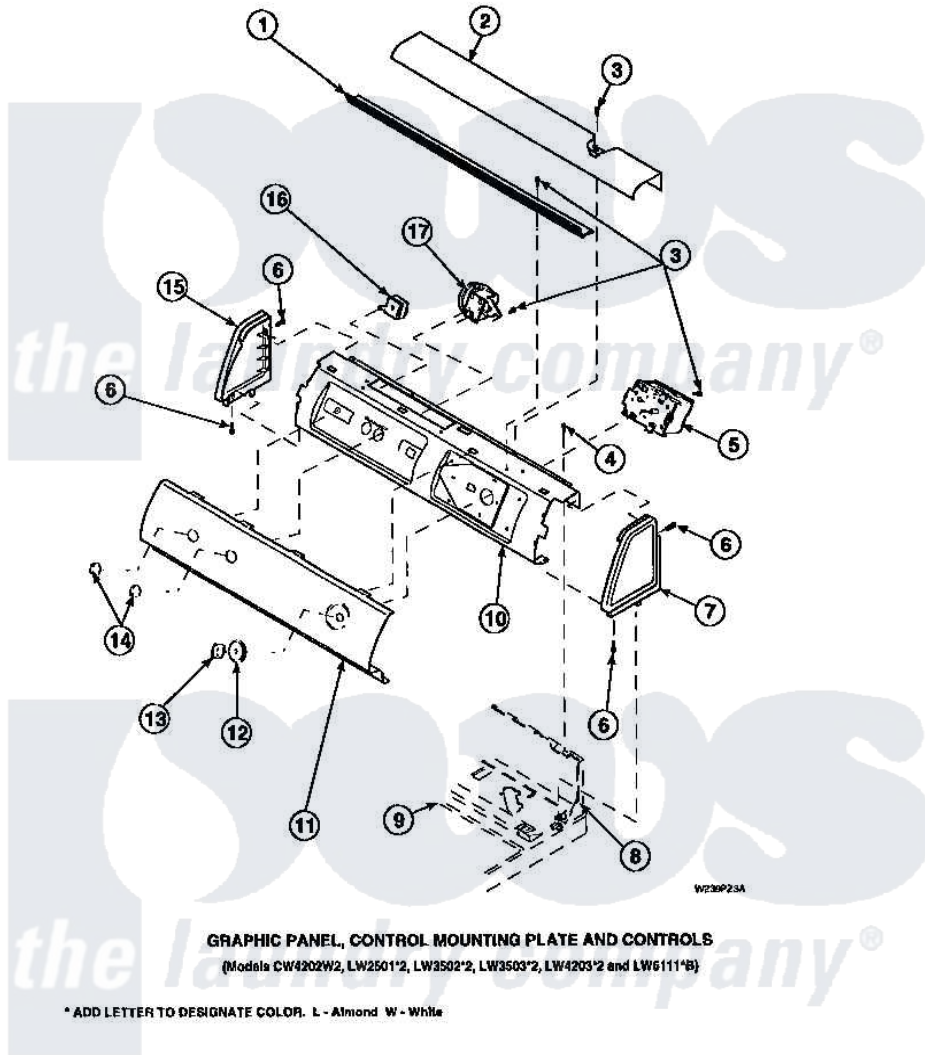

**Amana LW8312L2 (BOM: PLW8312L2 A) 09 - GRAPHIC PANEL, CTRL
MTG PLATE AND CTRLS**

Amana Residential Amana LW8312L2 (BOM: PLW8312L2 A) Washer Parts Parts Diagram 09 - GRAPHIC PANEL, CTRL
MTG PLATE AND CTRLS
Click on the part number to view part

Item	Original Part Number	Replaced By	Status	Part Description
3	23962	W10116760		Screw
4	34904	489355		Screw, 8 X 1/2
6	501086	90767		Screw, 8A X 3/8 HeX Washer Head Tapping
8	34903		Not Available	PANEL, BACK HOOD (USE 37782)
9	34902P		Not Available	TOP
10	34821		Not Available	CONTROL MOUNTING PLATE
17	36045	40055101		Switch, Pressure