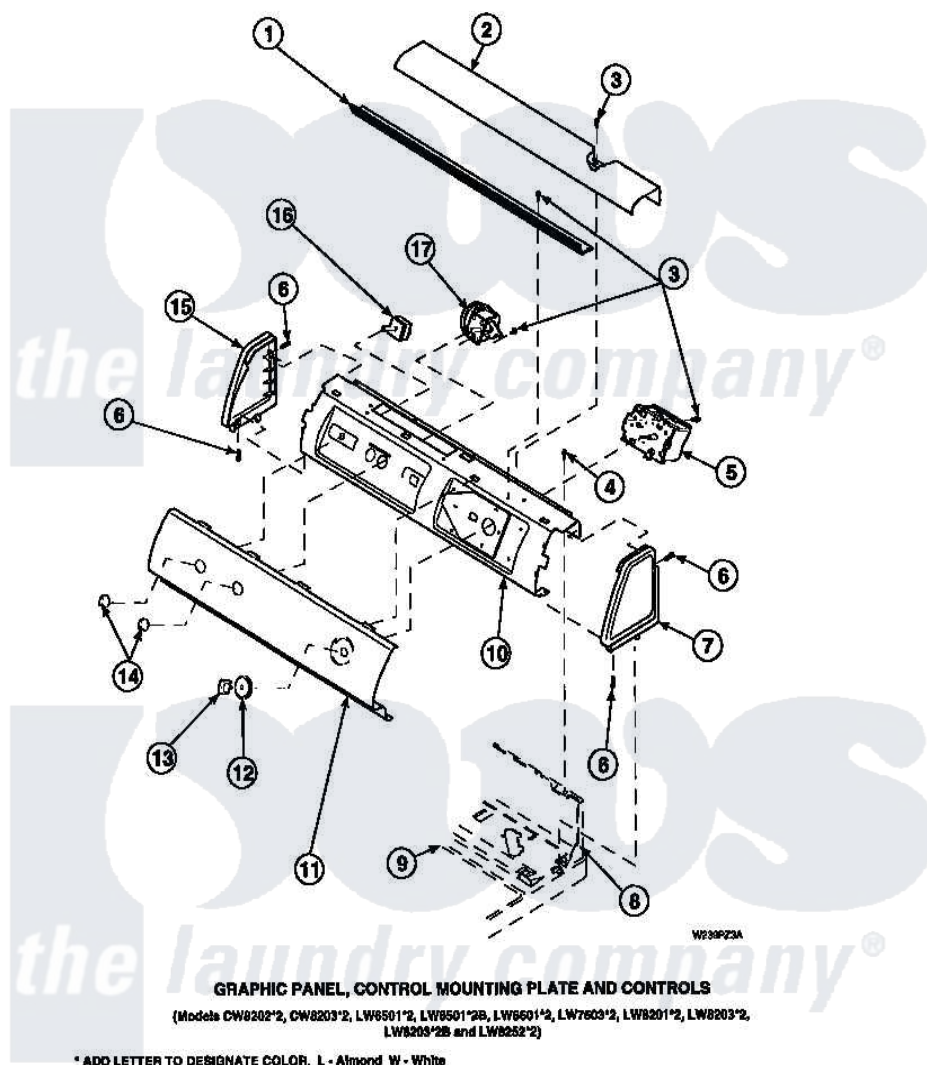

Amana LW8312L2 (BOM: PLW8312L2 A) 10 - GRAPHIC PANEL, CTRL MTG PLATE AND CTRLS

Amana Residential Amana LW8312L2 (BOM: PLW8312L2 A) Washer Parts Parts Diagram 10 - GRAPHIC PANEL, CTRL MTG PLATE AND CTRLS
 Click on the part number to view part

Item	Original Part Number	Replaced By	Status	Part Description
2	34824		Not Available	TOP COVER
3	23962	W10116760		Screw
4	34904	489355		Screw, 8 X 1/2
6	501086	90767		Screw, 8A X 3/8 HeX Washer Head Tapping
7	34817		Not Available	END CAP(RIGHT)
8	34903		Not Available	PANEL, BACK HOOD (USE 37782)
9	34902P		Not Available	TOP
10	34821		Not Available	CONTROL MOUNTING PLATE
12	36700		Not Available	TIMER KNOB SKIRT
13	35333		Not Available	TIMER KNOB
14	36701		Not Available	KNOB, TEMP
15	34818		Not Available	END CAP(LEFT)
17	36045	40055101		Switch, Pressure