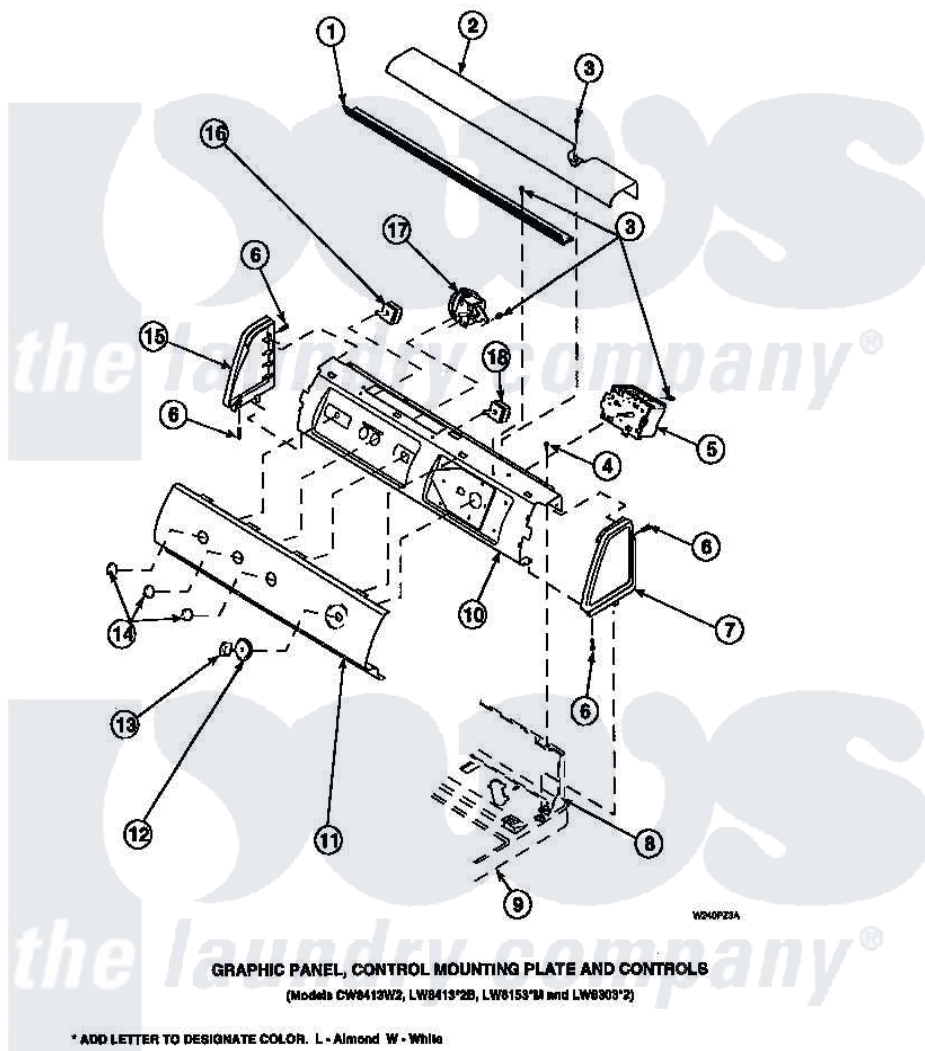

Amana LW8312L2 (BOM: PLW8312L2 A) 11 - GRAPHIC PANEL, CTRL MTG PLATE AND CTRLS

Amana Residential Amana LW8312L2 (BOM: PLW8312L2 A) Washer Parts Parts Diagram 11 - GRAPHIC PANEL, CTRL MTG PLATE AND CTRLS
 Click on the part number to view part

Item	Original Part Number	Replaced By	Status	Part Description
2	34824		Not Available	TOP COVER
3	23962	W10116760		Screw
4	34904	489355		Screw, 8 X 1/2
5	36773			Timer, 5 Cycle
6	501086	90767		Screw, 8A X 3/8 HeX Washer Head Tapping
7	34817		Not Available	END CAP(RIGHT)
8	34903		Not Available	PANEL, BACK HOOD (USE 37782)
9	34902P		Not Available	TOP
10	34821		Not Available	CONTROL MOUNTING PLATE
11	36611		Not Available	PANEL, GRAPHICS
12	36700		Not Available	TIMER KNOB SKIRT
13	35333		Not Available	TIMER KNOB
14	36701		Not Available	KNOB, TEMP

15	34818	Not Available	END CAP(LEFT)
16	36335	40046601	Switch, Temperature Select
17	35118	40039501	Switch, Speed
18	36045	40055101	Switch, Pressure