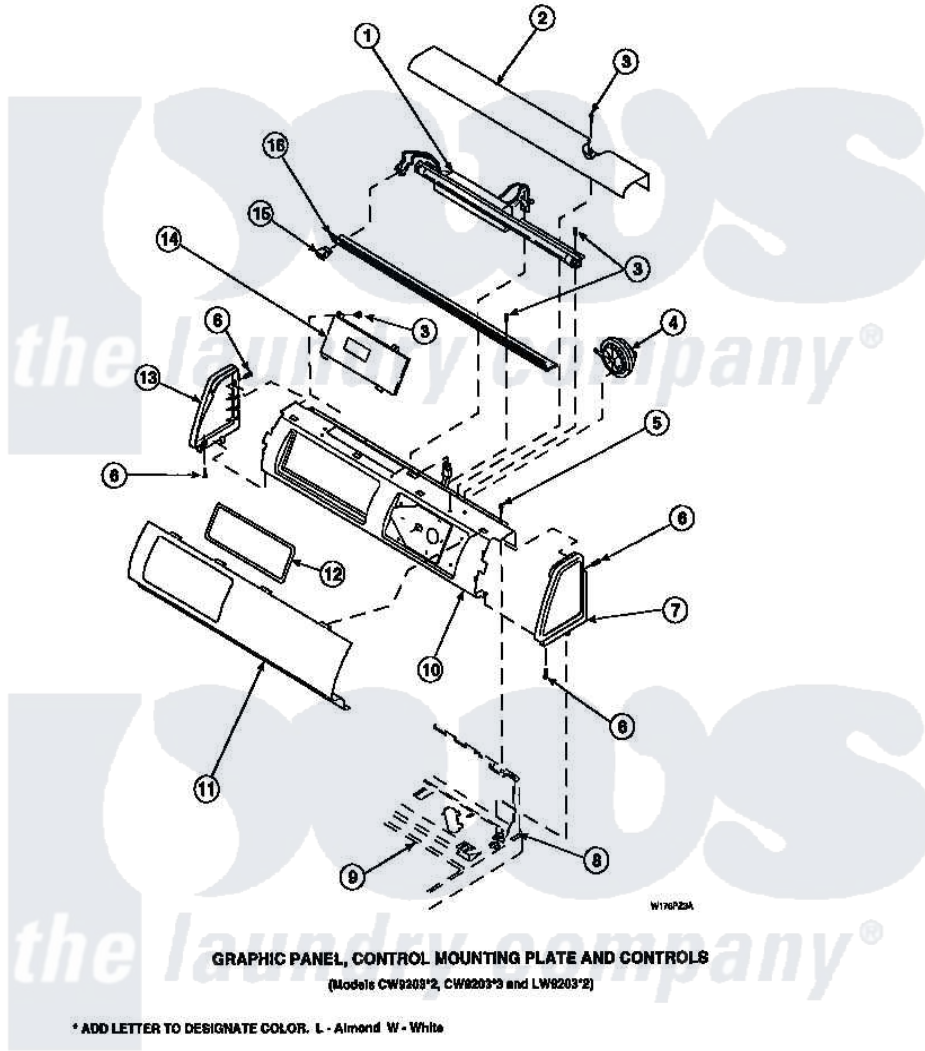

**Amana LW8312L2 (BOM: PLW8312L2 A) 12 - GRAPHIC PANEL, CTRL
MTG PLATE AND CTRLS**

Amana Residential Amana LW8312L2 (BOM: PLW8312L2 A) Washer Parts Parts Diagram 12 - GRAPHIC PANEL, CTRL
MTG PLATE AND CTRLS
Click on the part number to view part

Item	Original Part Number	Replaced By	Status	Part Description
1	34836			Assembly, Fluorescent Light
2	34824		Not Available	TOP COVER
3	23962	W10116760		Screw
5	34904	489355		Screw, 8 X 1/2
6	501086	90767		Screw, 8A X 3/8 HeX Washer Head Tapping
7	34817		Not Available	END CAP(RIGHT)
8	34903		Not Available	PANEL, BACK HOOD (USE 37782)
9	34902P		Not Available	TOP
13	34818		Not Available	END CAP(LEFT)
15	35038		Not Available	SWITCH/ WHITE
16	34829			Diffuser, Lamp-Clear