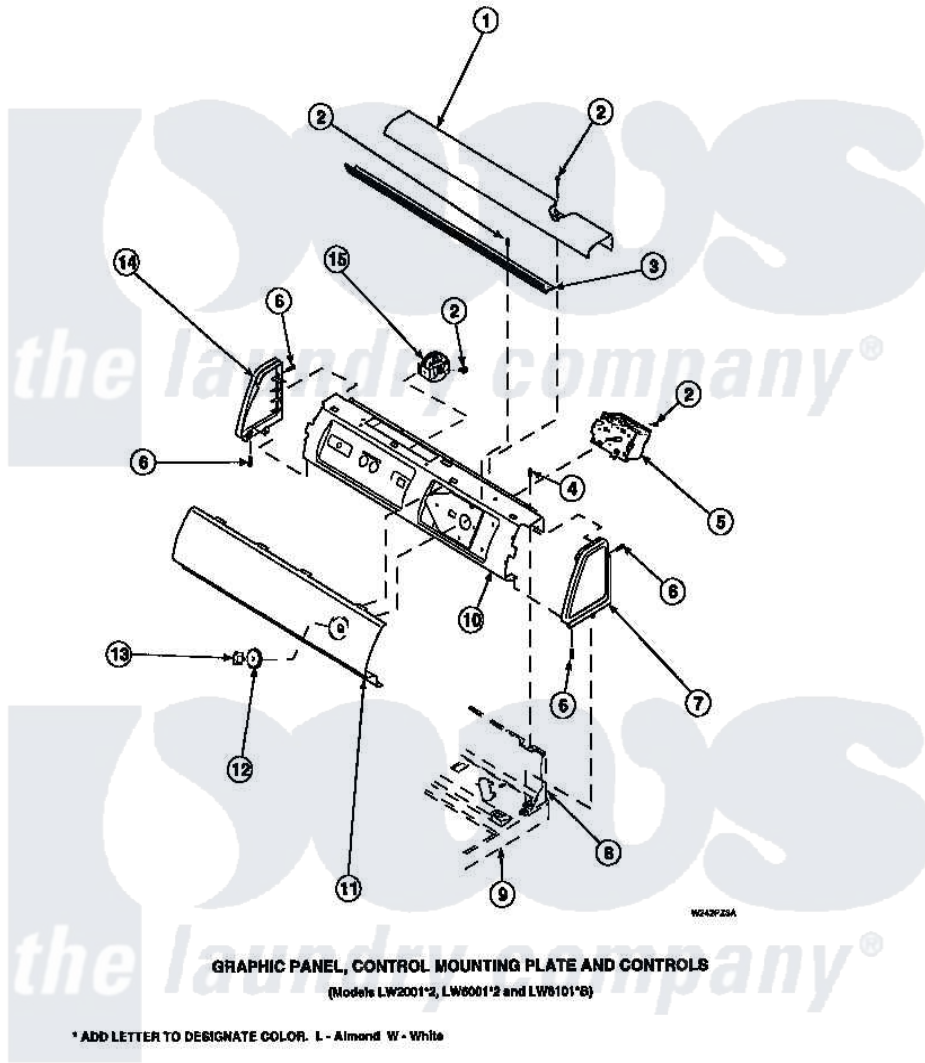

Amana LW8312L2 (BOM: PLW8312L2 A) 13 - GRAPHIC PANEL, CTRL  
MTG PLATE AND CTRLS

Amana Residential Amana LW8312L2 (BOM: PLW8312L2 A) Washer Parts Parts Diagram 13 - GRAPHIC PANEL, CTRL  
MTG PLATE AND CTRLS  
Click on the part number to view part

Item	Original Part Number	Replaced By	Status	Part Description
2	23962	<a href="#">W10116760</a>		Screw
4	34904	<a href="#">489355</a>		Screw, 8 X 1/2
6	501086	<a href="#">90767</a>		Screw, 8A X 3/8 HeX Washer Head Tapping
7	34817		Not Available	END CAP(RIGHT)
8	34903		Not Available	PANEL, BACK HOOD (USE 37782)
9	34902P		Not Available	TOP
10	34821		Not Available	CONTROL MOUNTING PLATE
12	33817		Not Available	ASSY,TIMER SKIRT-BLACK
13	<a href="#">33897</a>			Knob, Timer-Washer-Blac
14	34818		Not Available	END CAP(LEFT)