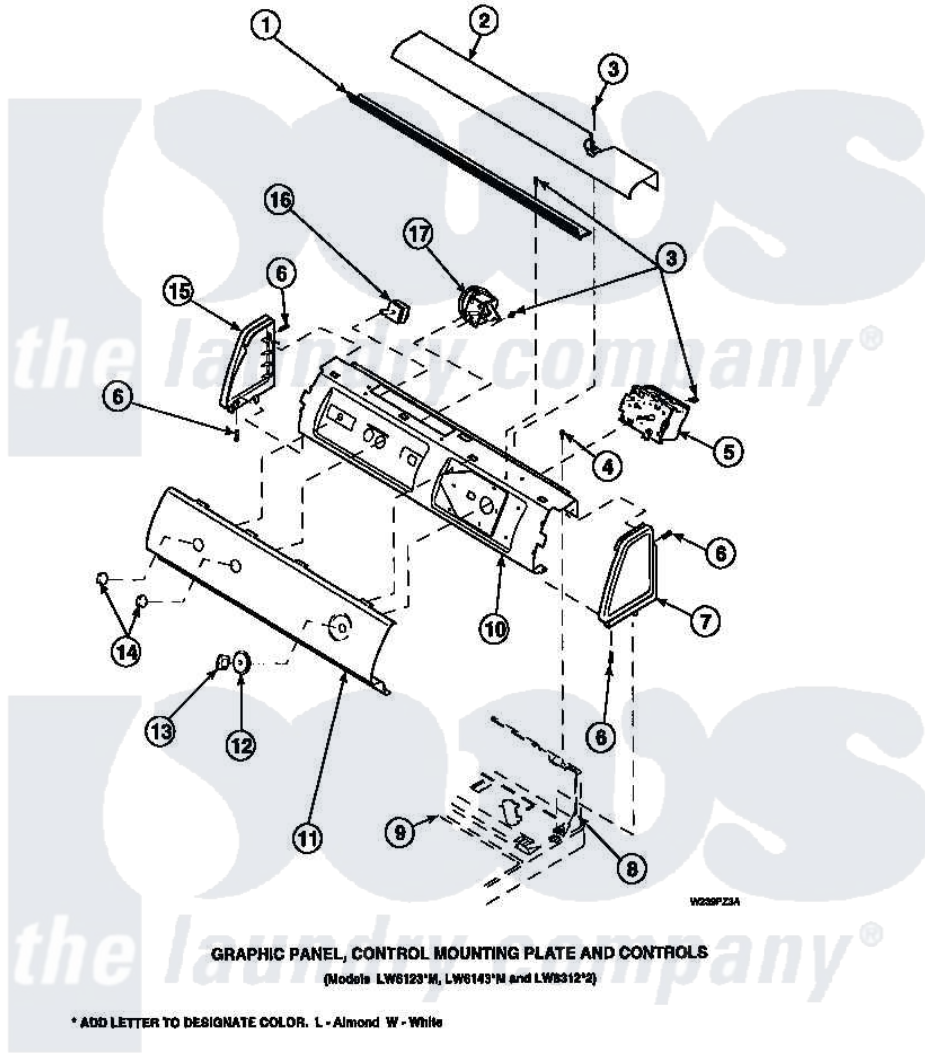

**Amana LW8312L2 (BOM: PLW8312L2 A) 14 - GRAPHIC PANEL, CTRL  
MTG PLATE AND CTRLS**

Amana Residential Amana LW8312L2 (BOM: PLW8312L2 A) Washer Parts Parts Diagram 14 - GRAPHIC PANEL, CTRL  
MTG PLATE AND CTRLS  
Click on the part number to view part

Item	Original Part Number	Replaced By	Status	Part Description
2	34824		Not Available	TOP COVER
3	23962	<a href="#">W10116760</a>		Screw
5	34904	<a href="#">489355</a>		Screw, 8 X 1/2
6	501086	<a href="#">90767</a>		Screw, 8A X 3/8 HeX Washer Head Tapping
7	34817		Not Available	END CAP(RIGHT)
8	34903		Not Available	PANEL, BACK HOOD (USE 37782)
9	34902P		Not Available	TOP
11	34821		Not Available	CONTROL MOUNTING PLATE
12	36700		Not Available	TIMER KNOB SKIRT
13	35333		Not Available	TIMER KNOB
14	36701		Not Available	KNOB, TEMP
15	34818		Not Available	END CAP(LEFT)
16	36335	<a href="#">40046601</a>		Switch, Temperature Select