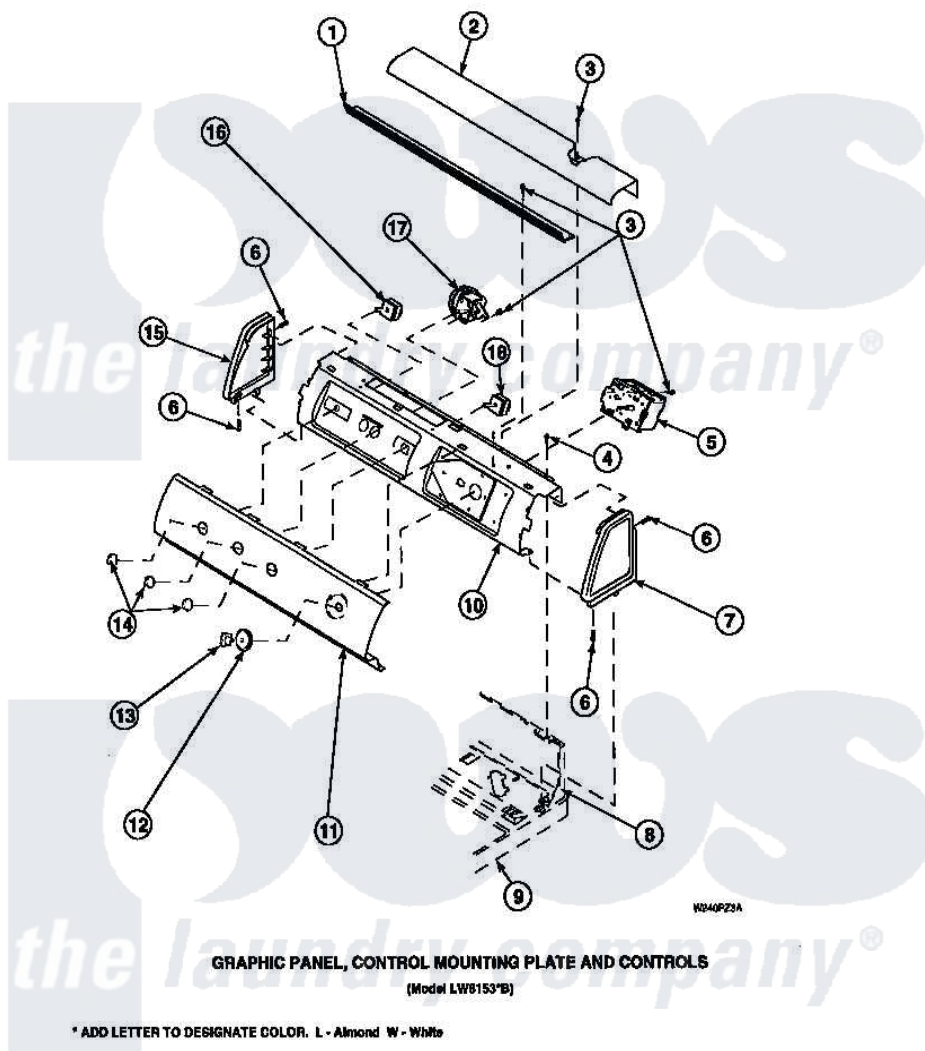

Amana LW8312L2 (BOM: PLW8312L2 A) 15 - GRAPHIC PANEL, CTRL MTG PLATE AND CTRLS

Amana Residential Amana LW8312L2 (BOM: PLW8312L2 A) Washer Parts Parts Diagram 15 - GRAPHIC PANEL, CTRL
MTG PLATE AND CTRLS
Click on the part number to view part

Item	Original Part Number	Replaced By	Status	Part Description
3	23962	W10116760		Screw
4	34904	489355		Screw, 8 X 1/2
6	501086	90767		Screw, 8A X 3/8 HeX Washer Head Tapping
8	34903		Not Available	PANEL, BACK HOOD (USE 37782)
9	34902P		Not Available	TOP
10	34821		Not Available	CONTROL MOUNTING PLATE
16	36335	40046601		Switch, Temperature Select
17	36045	40055101		Switch, Pressure
18	35118	40039501		Switch, Speed