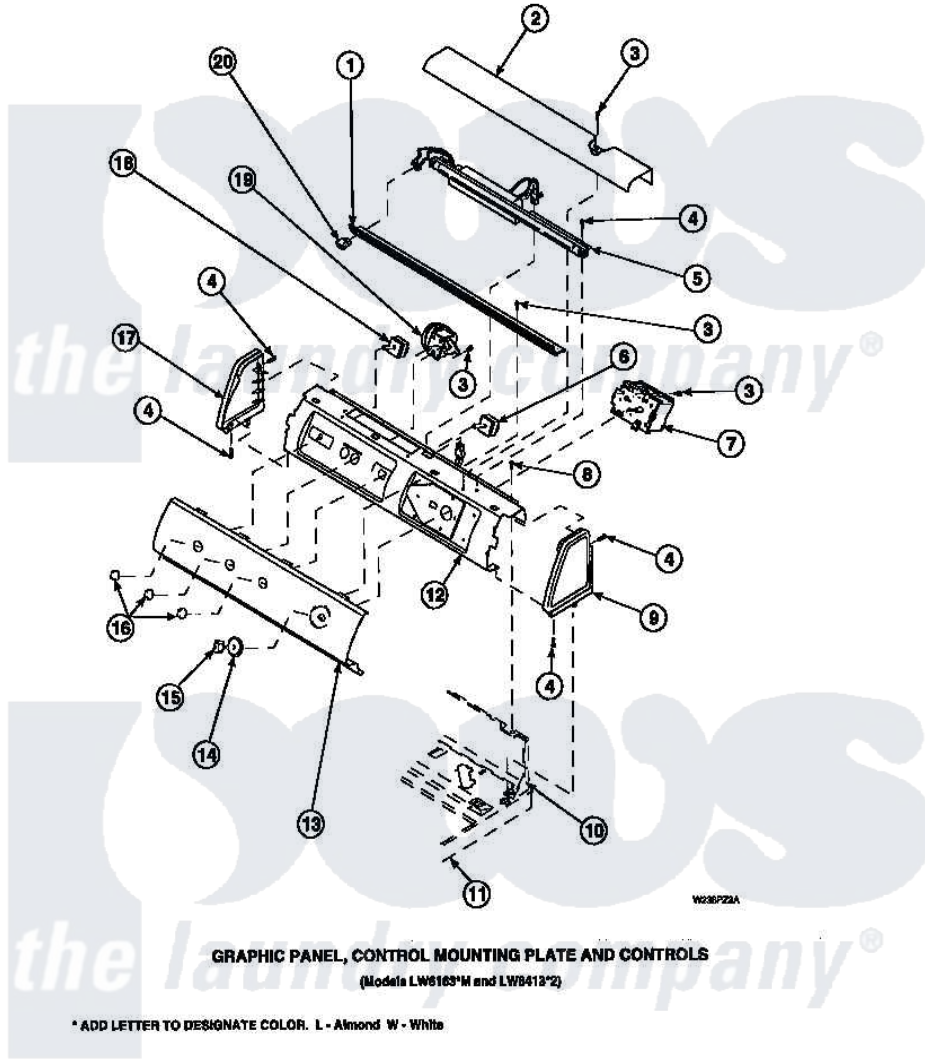

**Amana LW8312L2 (BOM: PLW8312L2 A) 16 - GRAPHIC PANEL, CTRL
MTG PLATE AND CTRLS**

Amana Residential Amana LW8312L2 (BOM: PLW8312L2 A) Washer Parts Parts Diagram 16 - GRAPHIC PANEL, CTRL
MTG PLATE AND CTRLS
Click on the part number to view part

Item	Original Part Number	Replaced By	Status	Part Description
1	34829			Diffuser, Lamp-Clear
2	34824		Not Available	TOP COVER
3	23962	W10116760		Screw
4	501086	90767		Screw, 8A X 3/8 HeX Washer Head Tapping
5	34836			Assembly, Fluorescent Light
6	35118	40039501		Switch, Speed
7	36773			Timer, 5 Cycle
8	34904	489355		Screw, 8 X 1/2
9	34817		Not Available	END CAP(RIGHT)
10	34903		Not Available	PANEL, BACK HOOD (USE 37782)
11	34902P		Not Available	TOP
12	34821		Not Available	CONTROL MOUNTING PLATE
13	36611		Not Available	PANEL, GRAPHICS

14	36700	Not Available	TIMER KNOB SKIRT
15	35333	Not Available	TIMER KNOB
16	36701	Not Available	KNOB, TEMP
17	34818	Not Available	END CAP(LEFT)
18	36335	40046601	Switch, Temperature Select
19	36045	40055101	Switch, Pressure
20	35038	Not Available	SWITCH/ WHITE