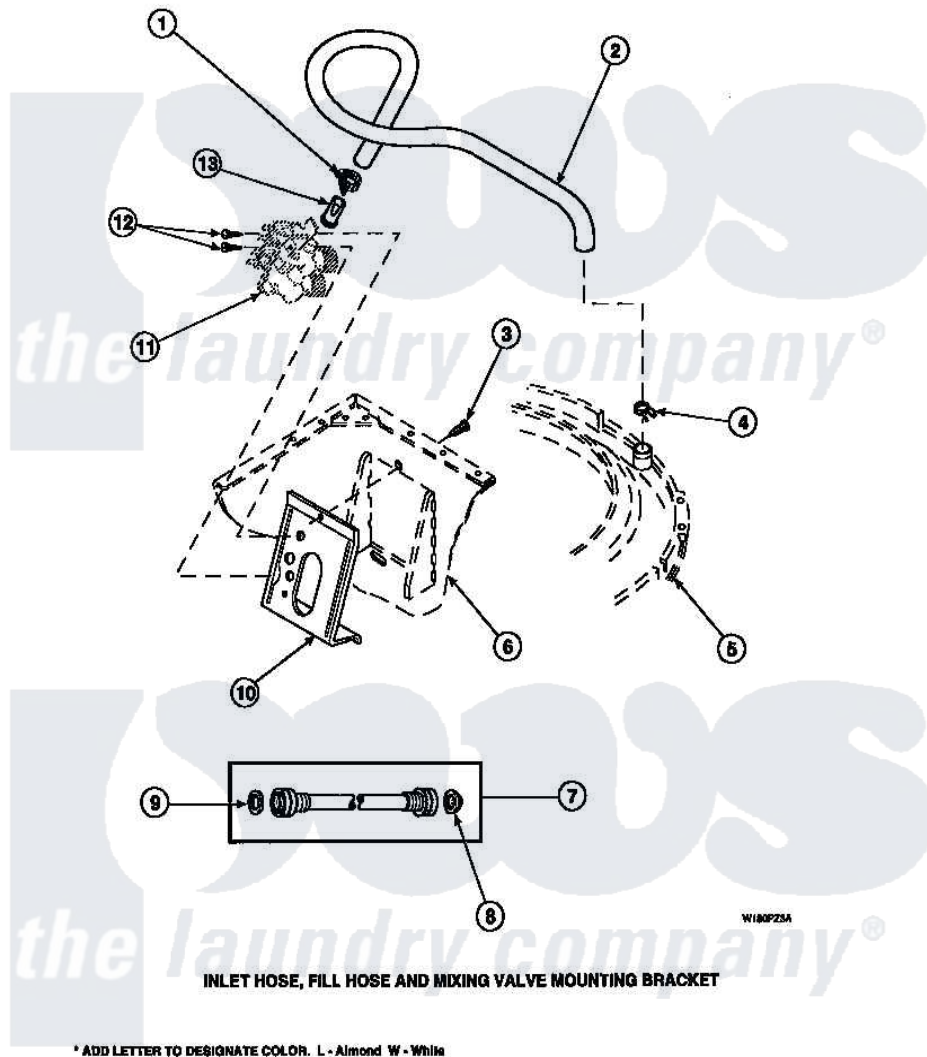

Amana LW8312L2 (BOM: PLW8312L2 A) 17 - INLET/FILL HOSE & MIXING VLV MTG BRKT

* ADD LETTER TO DESIGNATE COLOR. L - Almond W - White

Amana Residential Amana LW8312L2 (BOM: PLW8312L2 A) Washer Parts Parts Diagram 17 - INLET/FILL HOSE & MIXING VLV MTG BRKT
 Click on the part number to view part

Item	Original Part Number	Replaced By	Status	Part Description
1	36801	596669		Clamp, Manifold
2	35874	38155		Hose, Mix Valve To TU
3	33562	27001200		Screw
4	29210			Hose Clamp
5	36025P			Assembly, Tub Coverand Gasket
6	34475P		Not Available	CABINET
7	20618	21001467		Hose- 10'
"	20617		Not Available	HOSE, INLET (8 FT)
"	28330P	202860		Inlet Hose Assembly
8	28605	22002960		Strainer, Washer Inlet
9	20290	Y013783		Washer, Inlet Hose
10	34972	39407		Bracket, Valve
11	34963	34963P		Valve Mixing Package
12	501086	00767		Screw, 8A X 3/8 HeX Washer