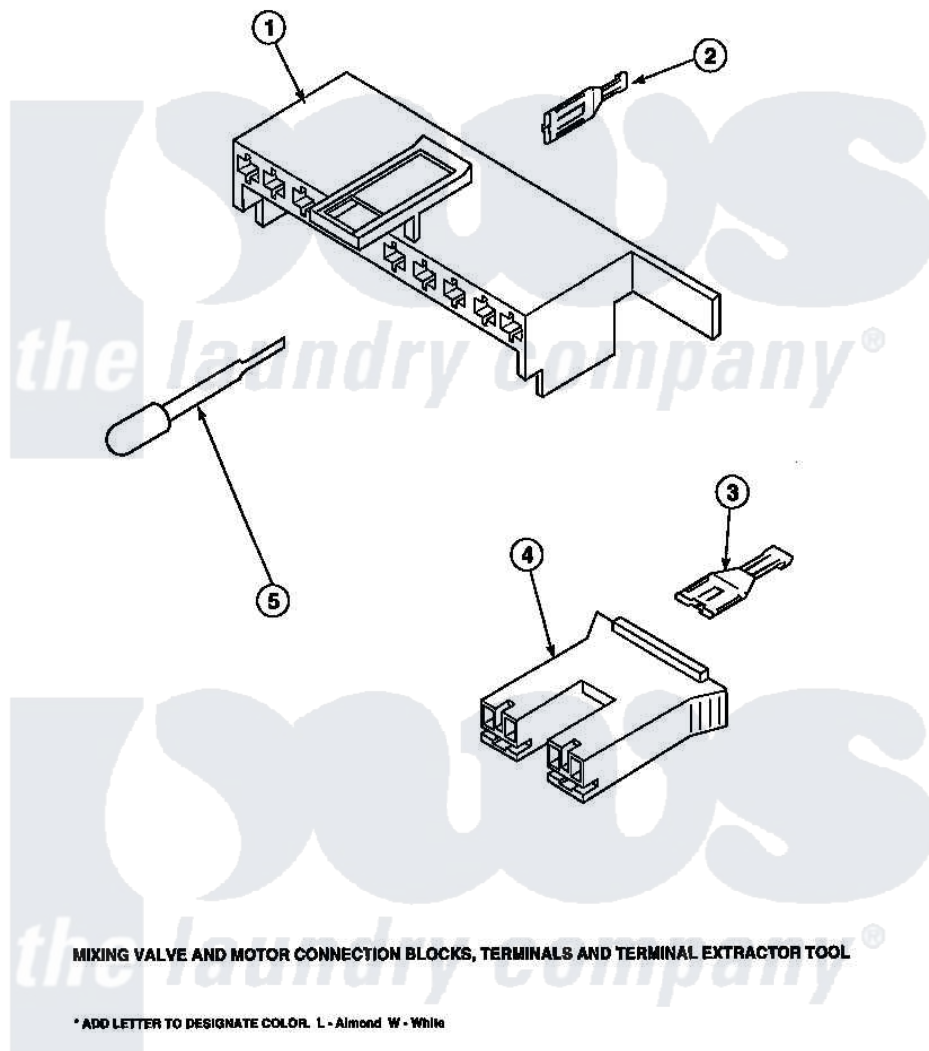

**Amana LW8312L2 (BOM: PLW8312L2 A) 19 - MIXING VALVE & MOTOR
CONN BLOCKS, TERM**

Amana [Residential Amana LW8312L2 \(BOM: PLW8312L2 A\) Washer Parts](#) Parts Diagram 19 - MIXING VALVE & MOTOR CONN BLOCKS, TERM
[Click on the part number to view part](#)

Item	Original Part Number	Replaced By	Status	Part Description
1	34677			10 Circuit Plug
2	Y00188			Molex Terminal
3	Y00121		Not Available	SPADE TERMINAL(12 GAUGE) (1/4 INCH-(2) 18 GAUGE WIRES O
4	34676			Plug
"	34675		Not Available	PLUG
5	283P4			Terminal Extractor Tool