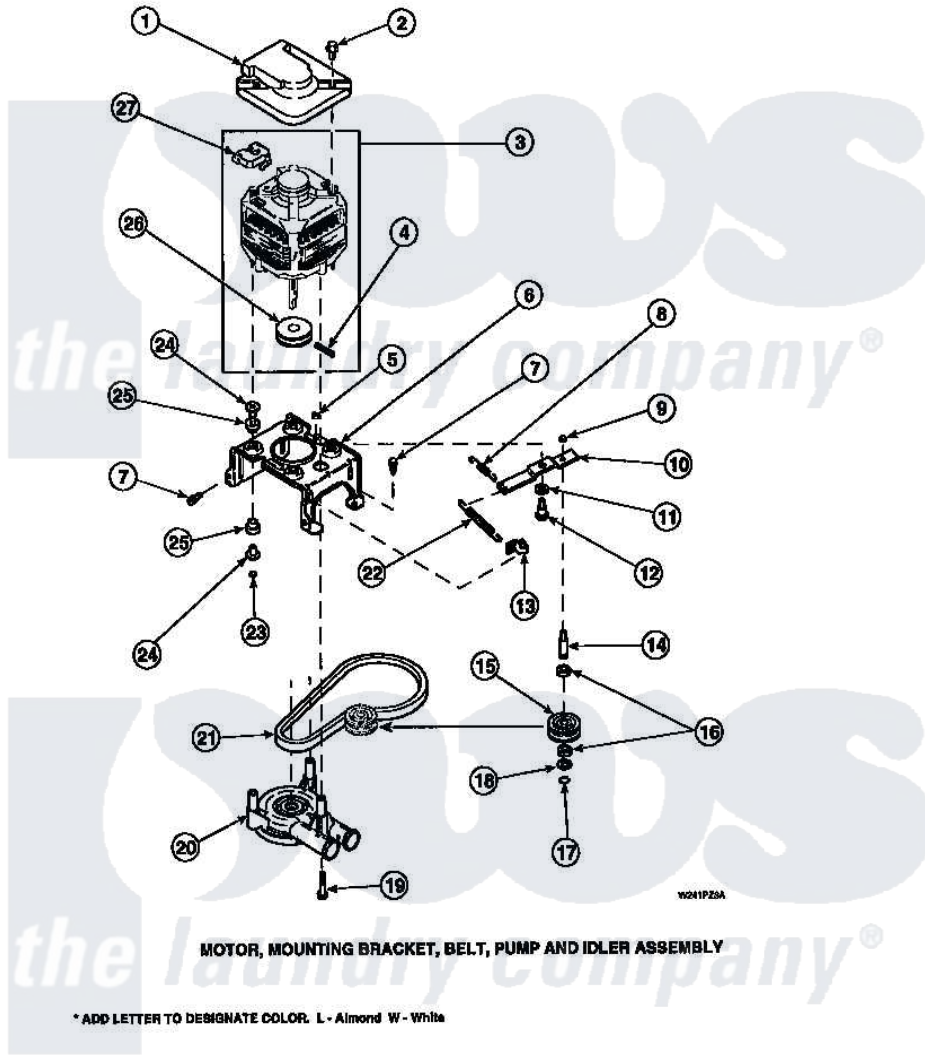

**Amana LW8312L2 (BOM: PLW8312L2 A) 20 - MOTOR, MTG BRKT, BELT, PUMP & IDLER ASSY**

Amana Residential Amana LW8312L2 (BOM: PLW8312L2 A) Washer Parts Parts Diagram 20 - MOTOR, MTG BRKT, BELT, PUMP & IDLER ASSY  
 Click on the part number to view part

Item	Original Part Number	Replaced By	Status	Part Description
1	34754	<a href="#">40112301</a>		Shield, Motor
2	36639	<a href="#">4312464</a>		Screw
3	34571P	<a href="#">27001215</a>		Motor W/Pulley
4	<a href="#">23750</a>			Pin, Roll
5	52566	<a href="#">27001225</a>		Nut, Jam Mid Lock 1/4-20
6	34890		Not Available	BRACKET, MOTOR MOUNT
"	<a href="#">37415P</a>			Kit, Motor Brkt
"	37415	<a href="#">37415P</a>		Kit, Motor Brkt
7	Y31645	<a href="#">27001200</a>		Screw
8	30620		Not Available	SPRING, IDLER LEVER HEL
9	28803	<a href="#">2221070</a>		Clamp, Nylon
10	31054	<a href="#">40041002</a>		Lever, Idler
"	37443	<a href="#">40041002</a>		Lever, Idler
11	81392	<a href="#">40054701</a>		Washer
12	27229	<a href="#">40038901</a>		Screw, 1/4-20

13	<a href="#">28849</a>		Clip, Spring
14	<a href="#">28802</a>		Shaft, Idler
15	28800	Not Available	WHEEL, IDLER
16	<a href="#">Y29443</a>		Washer, Felt
17	<a href="#">23748</a>		Ring, Retaining
18	<a href="#">52549</a>		Washer, 501 ID X3/4 Odx
19	Y34565	<a href="#">40063701</a>	Screw, 10-16 x 1.75
20	36863P	<a href="#">27001233</a>	Pump
21	<a href="#">28808</a>		Belt, Agitate And Spin
22	<a href="#">37366</a>		Spring, Idler
"	<a href="#">37606</a>		Spring, Idler Lever
23	35423	<a href="#">3400029</a>	Nut, Adapter Plate
24	<a href="#">34791</a>		Post, Mount-Motor
25	<a href="#">34788</a>		Mount, Motor
26	27171	Not Available	PULLEY, MOTOR
27	35632	Not Available	SWITCH, MOTOR