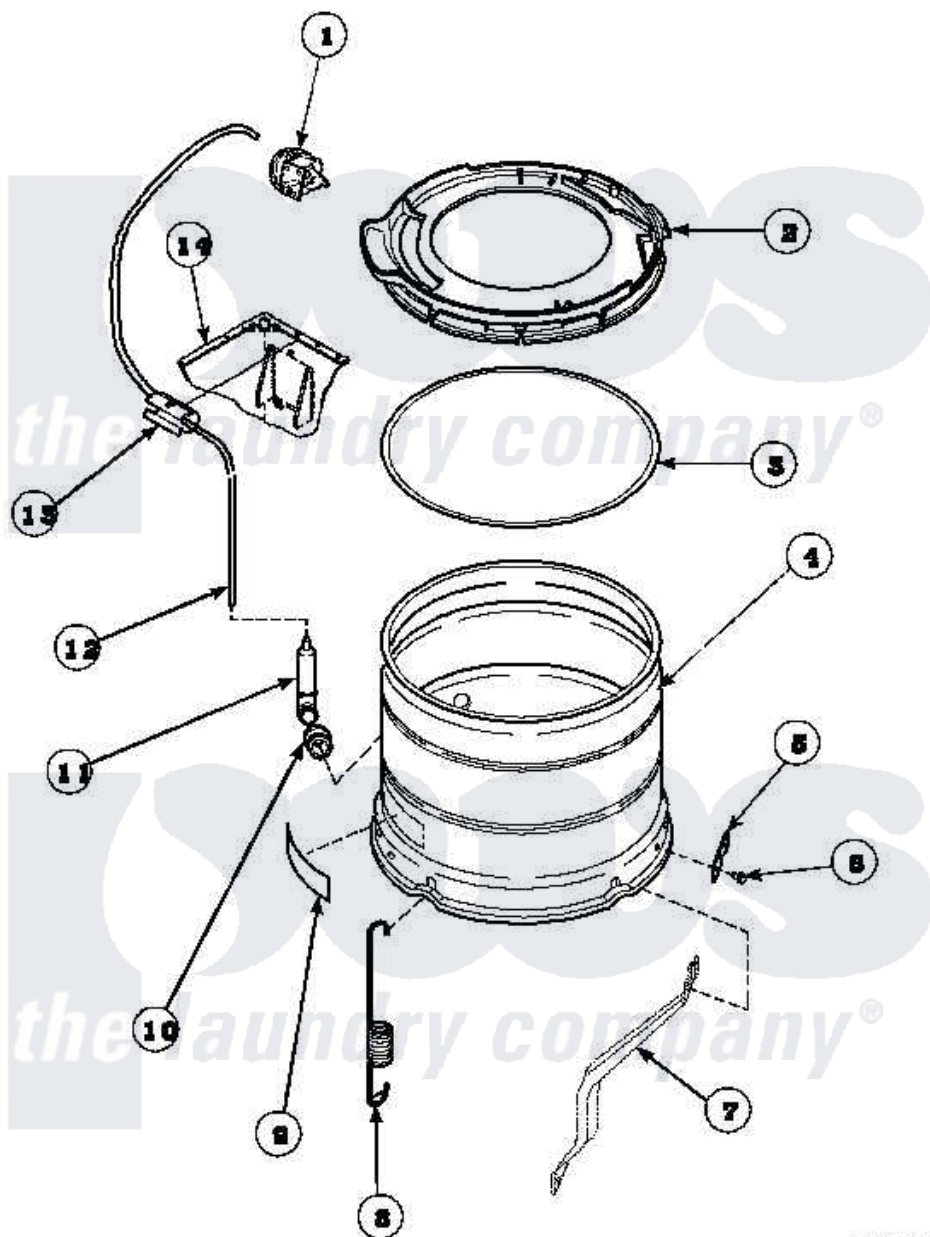

Amana LW8312L2 (BOM: PLW8312L2 A) 21 - OUTER TUB, COVER AND PRESSURE HOSE

Amana Residential Amana LW8312L2 (BOM: PLW8312L2 A) Washer Parts Parts Diagram 21 - OUTER TUB, COVER AND PRESSURE HOSE

Click on the part number to view part

Item	Original Part Number	Replaced By	Status	Part Description
1	36045	40055101		Switch, Pressure
2	36025P			Assembly, Tub Cover and Gasket
3	32857			Gasket, Tub Cover Small
4	34438P			Assembly, Outer Tub
5	27926			Plate, Leg .063
6	35369	40128701		Screw, 5/16-18 X .50
7	34471		Not Available	LEG,SUPPORT
8	35948			Spring, Leg-Large Tub
9	500049		Not Available	STICKER
10	29175	40037801		Grommet
11	30907	40008501		Assembly, Pressure Bulb
12	29213	39125		Tubing 31
13	36985		Not Available	CLIP, HOSE
14	34475P		Not Available	CABINET