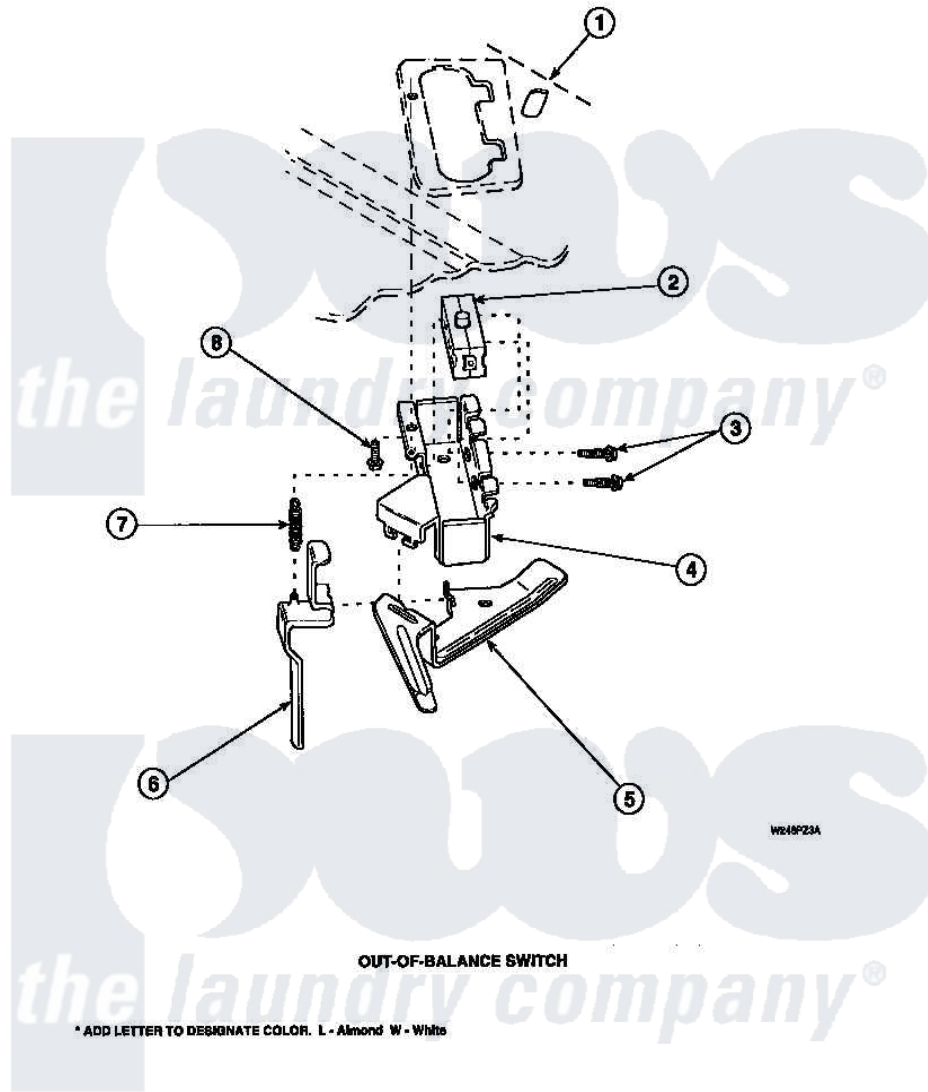

Amana LW8312L2 (BOM: PLW8312L2 A) 22 - OUT-OF-BALANCE SWITCH

Amana [Residential Amana LW8312L2 \(BOM: PLW8312L2 A\) Washer Parts](#) Parts Diagram 22 - OUT-OF-BALANCE SWITCH

[Click on the part number to view part](#)

Item	Original Part Number	Replaced By	Status	Part Description
1	34902P		Not Available	TOP
2	33445	27001095		Switch, Lid
3	36510			Screw
4	36497P			Kit, Switch Holder
5	33441			Arm, Actuator
6	33442			Lever, Unbalanced Load
7	33443			Spring
8	23962	W10116760		Screw