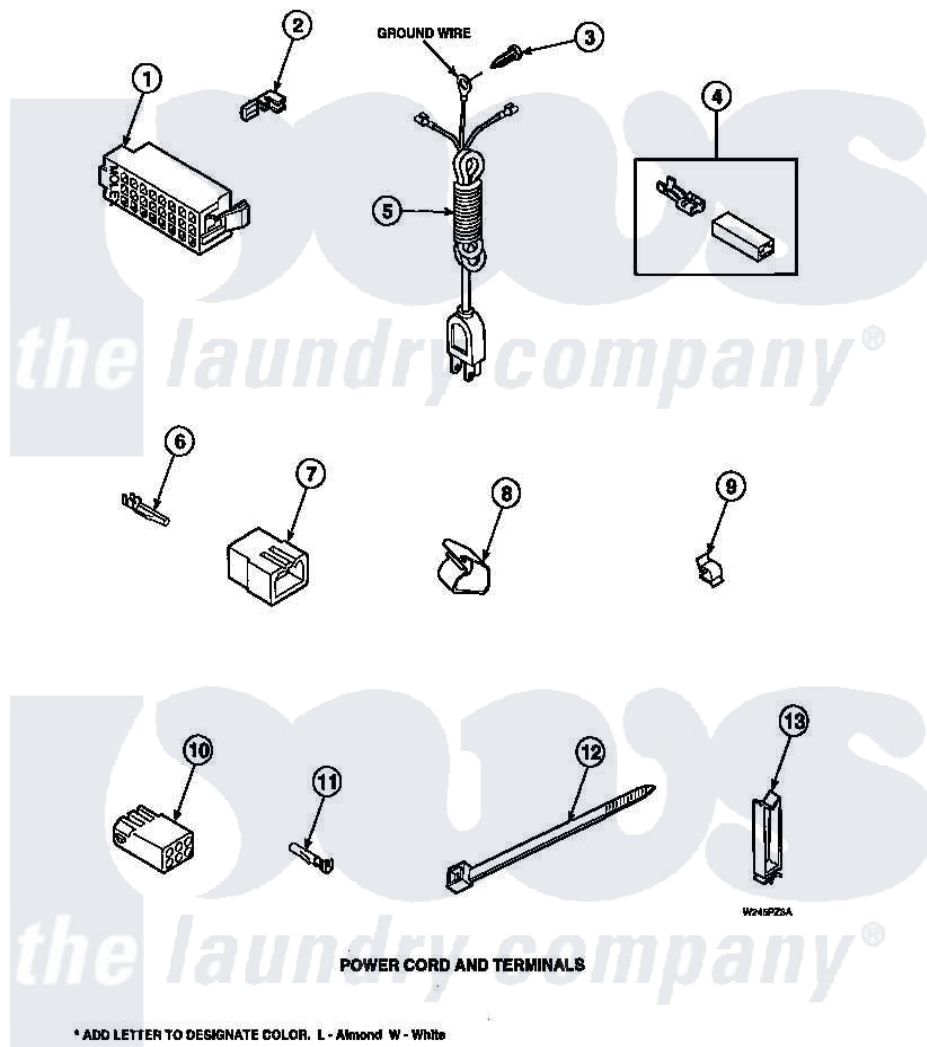

Amana LW8312L2 (BOM: PLW8312L2 A) 23 - POWER CORD AND TERMINALS

Amana Residential Amana LW8312L2 (BOM: PLW8312L2 A) Washer Parts Parts Diagram 23 - POWER CORD AND TERMINALS

Click on the part number to view part

| Item | Original Part Number | Replaced By | Status | Part Description |
|------|------------------------|-----------------------|---------------|------------------------------|
| 1 | 34123 | | | Housing, LH -24 Position |
| " | 32746 | | | Housing, RH-24 Positi |
| 2 | Y00188 | | | Molex Terminal |
| 3 | 52909 | | | Screw, 10B-16 X 1/2 HeX |
| 4 | 00234 | 00359 | | Terminal Ultra Pod 250 X032F |
| 5 | Y34458 | | Not Available | POWER CORD ALL |
| 6 | Y00116 | | | Terminal, Pin-Male |
| 7 | 26302 | | Not Available | PLUG, 1 CIRCUIT |
| " | 23041 | | | Plug, 6 Circuit |
| " | 23033 | | | Plug, 9 Circuit |
| 8 | 35521 | | Not Available | CLIP, HARNESS HOLDER |
| 9 | 21036 | | | Clip, Cable |
| 10 | 26708 | | | Receptacle, 6 Circuit |
| " | 26301 | | | Receptacle, Molex |
| " | 26163 | | | Receptacle, 9 Circuit |

| | | | |
|----|--------|--------------------------|-------------------|
| 11 | Y00117 | 5011-XX | 093 Female Socket |
| 12 | 36466 | M0321209 | Tie-Electrical |
| 13 | 36274 | Not Available | CLIP, HARNESS |