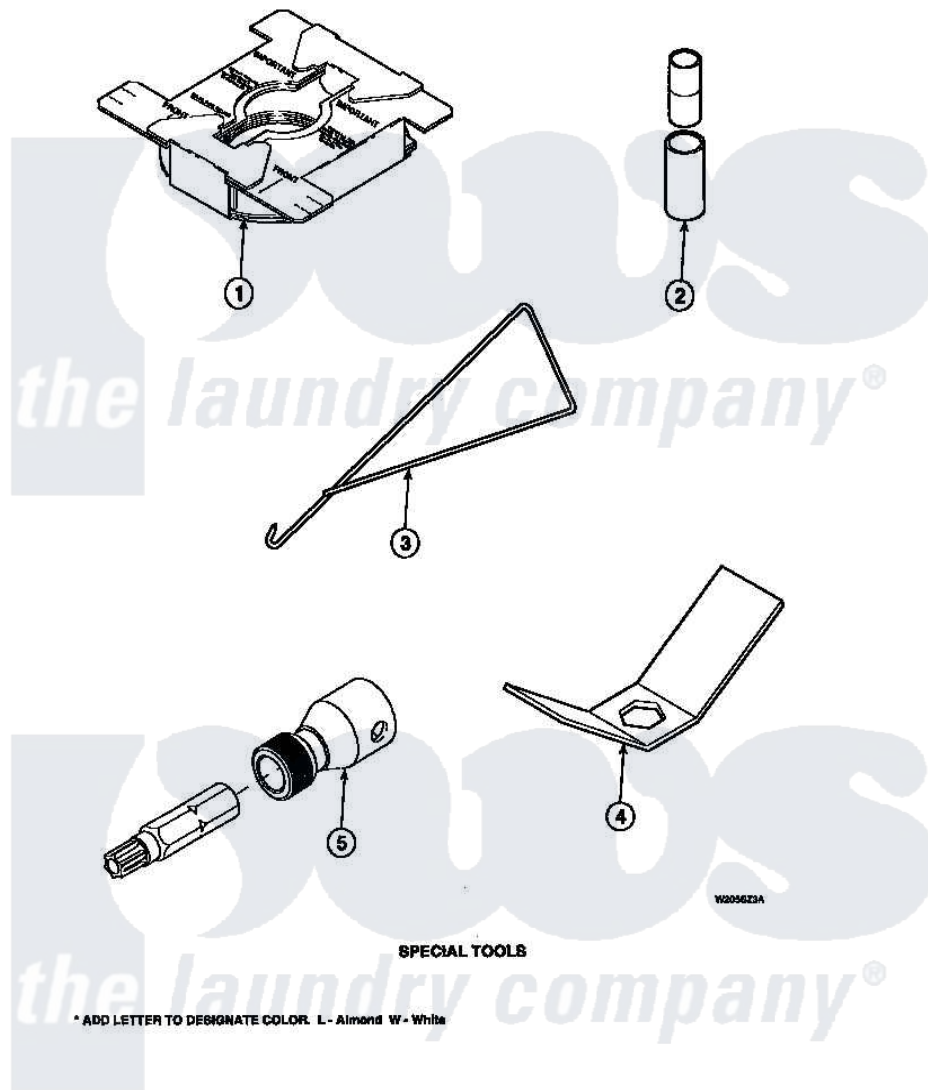

Amana LW8312L2 (BOM: PLW8312L2 A) 24 - SPECIAL TOOLS

Amana [Residential Amana LW8312L2 \(BOM: PLW8312L2 A\) Washer Parts](#) Parts Diagram 24 - SPECIAL TOOLS
 Click on the part number to view part

Item	Original Part Number	Replaced By	Status	Part Description
1	36926		Not Available	BRACE, SHIPPING
2	242P4			Installer, Spring
3	289P4	321P4		Hook, Spring
4	237P4	306P4		Hex Wrench
5	282P4			T25 Tamper Resistant Bit
"	24161			Torx Bit Holder
NI	555P3	725P3		Kit