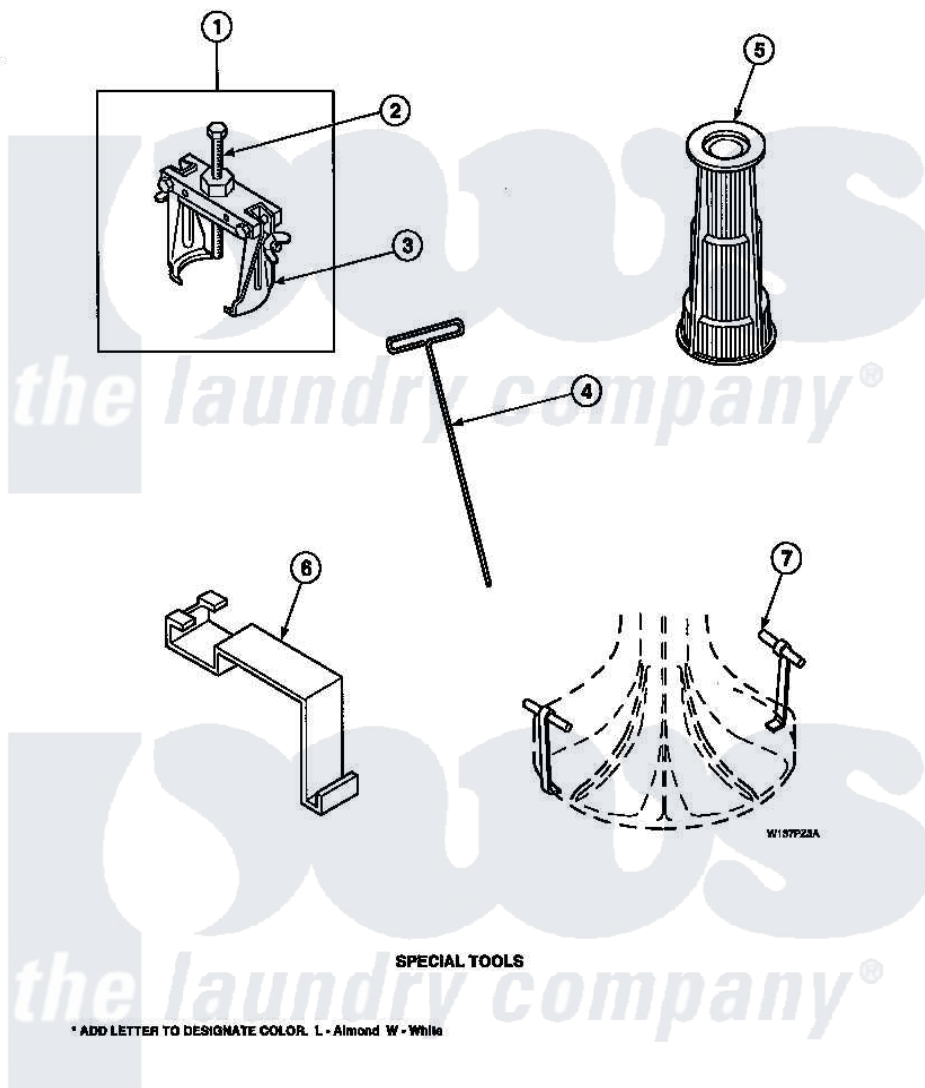

# Amana LW8312L2 (BOM: PLW8312L2 A) 25 - SPECIAL TOOLS

Amana Residential Amana LW8312L2 (BOM: PLW8312L2 A) Washer Parts Parts Diagram 25 - SPECIAL TOOLS

Click on the part number to view part

Item	Original Part Number	Replaced By	Status	Part Description
1	<a href="#">294P4</a>			Bell Tool
2	<a href="#">294P4B</a>			Drive Bell Bolt
3	<a href="#">294P4A</a>			Jaw, Drive Bell Tool
4	291P4		Not Available	WRENCH, T - ALLEN
5	<a href="#">293P4</a>			Seal Tool
6	<a href="#">273P4</a>			Tub Cover Gasket Tool
7	<a href="#">254P4P</a>			Agitator Hooks
NI	555P3	<a href="#">725P3</a>		Kit