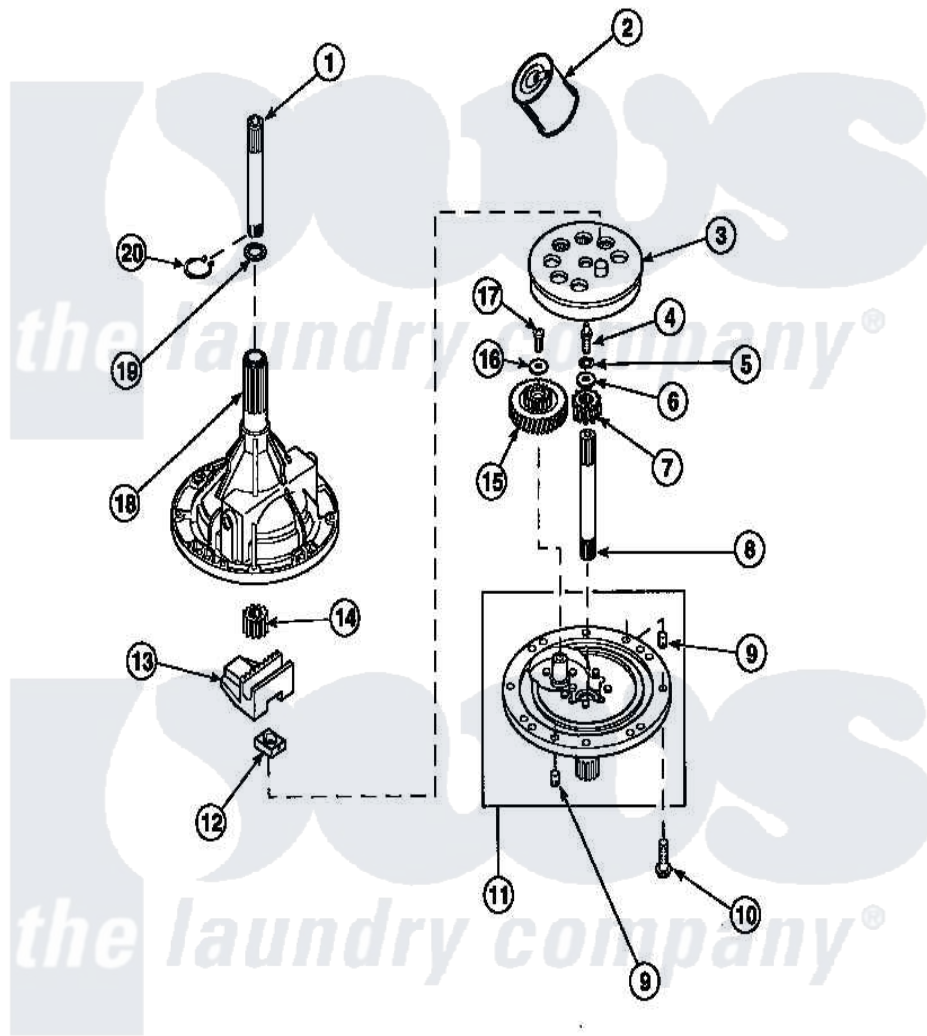

Amana LW8312L2 (BOM: PLW8312L2 B) 01 - 34526P TRANSMISSION ASSY

Amana Residential Amana LW8312L2 (BOM: PLW8312L2 B) Washer Parts Parts Diagram 01 - 34526P TRANSMISSION ASSY

Click on the part number to view part

Item	Original Part Number	Replaced By	Status	Part Description
1	Y36570			Shaft, Output
2	27243P			Oil, CW Transmission F-
3	26577			Assembly, Gear And Stud
4	27030		Not Available	SCREW, 1/4-20 SPECIAL
5	21456			Lockwasher, 1/4 Intshkp
6	26509	40041501		Washer
7	36562			Pinion, Drive
8	34853			Shaft, Input
9	27172			Pin, Dowel
10	32814		Not Available	SCREW, 1/4-20X7/8 SERRA
11	38290			Assembly, Cover
12	26493			Slide
13	Y31526			Rack
14	27003			Pinion, Agitator
15	29161			Gear, Reduction

16	29260	Not Available	WASHER
17	29273		Screw, 1/4-20 X 3/8
18	33223	Not Available	ASSY, TRANSMISSION CASE
19	35092		Washer, 3628id X 1.00 X .056
20	27197		Ring, Retaining
NI	37577P	Not Available	SEALANT