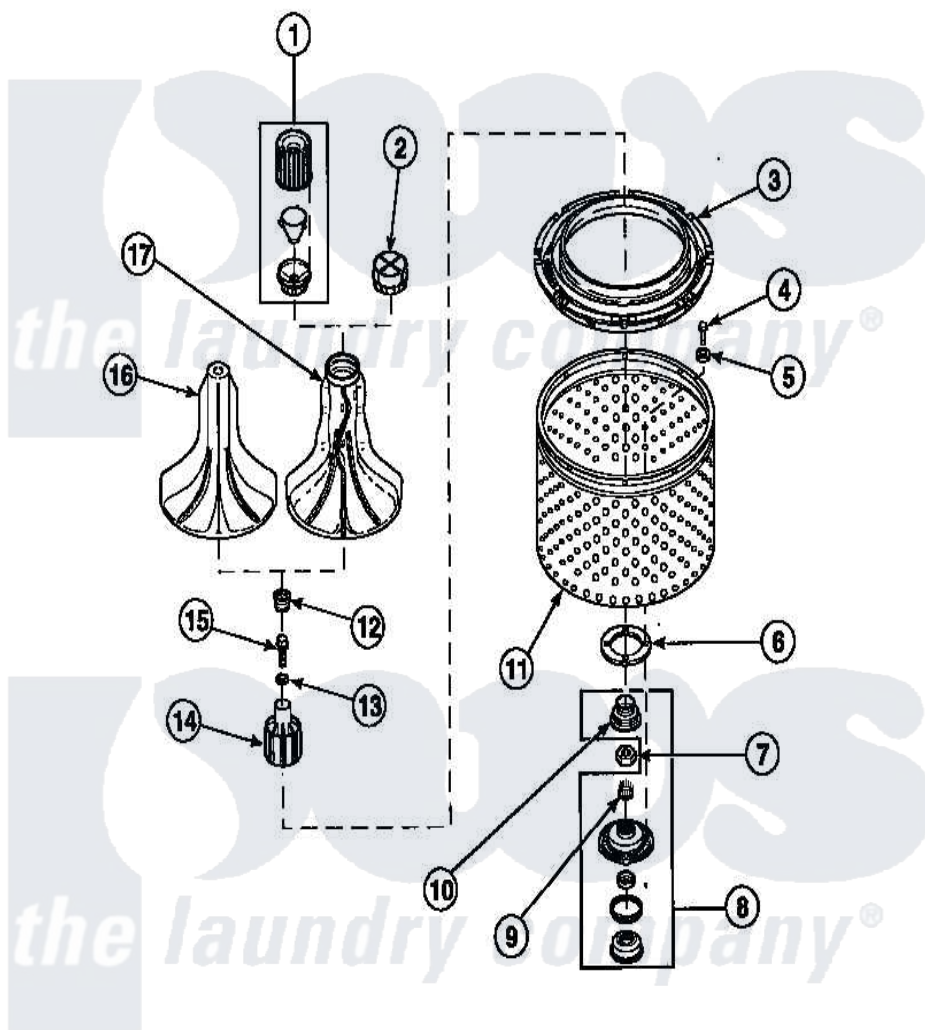

**Amana LW8312L2 (BOM: PLW8312L2 B) 02 - AGITATOR/DRIVE  
BELL/SEAL KIT/TUB & HUB**

Amana Residential Amana LW8312L2 (BOM: PLW8312L2 B) Washer Parts Parts Diagram 02 - AGITATOR/DRIVE  
BELL/SEAL KIT/TUB & HUB  
Click on the part number to view part

Item	Original Part Number	Replaced By	Status	Part Description
1	36542	<a href="#">40002101W</a>		Assembly, Fabric Softner
2	<a href="#">36515</a>			Cap, Agitator
3	<a href="#">35035</a>			Guard, Clothes
4	27202	<a href="#">W10116787</a>		Screw
5	<a href="#">28094</a>			Gasket
7	Y29220	<a href="#">40016301</a>		Nut, Lock
9	29728	<a href="#">40008301</a>		Insert, Spline
10	36425	<a href="#">40016101</a>		Seal, Bell Drive
12	36511	<a href="#">40008401</a>		Plug, Bell
13	<a href="#">36472</a>			O-Ring
15	34288	<a href="#">40065102</a>		Screw, Shoulder 1/4
16	<a href="#">33513</a>			Agitator, Short-Coin