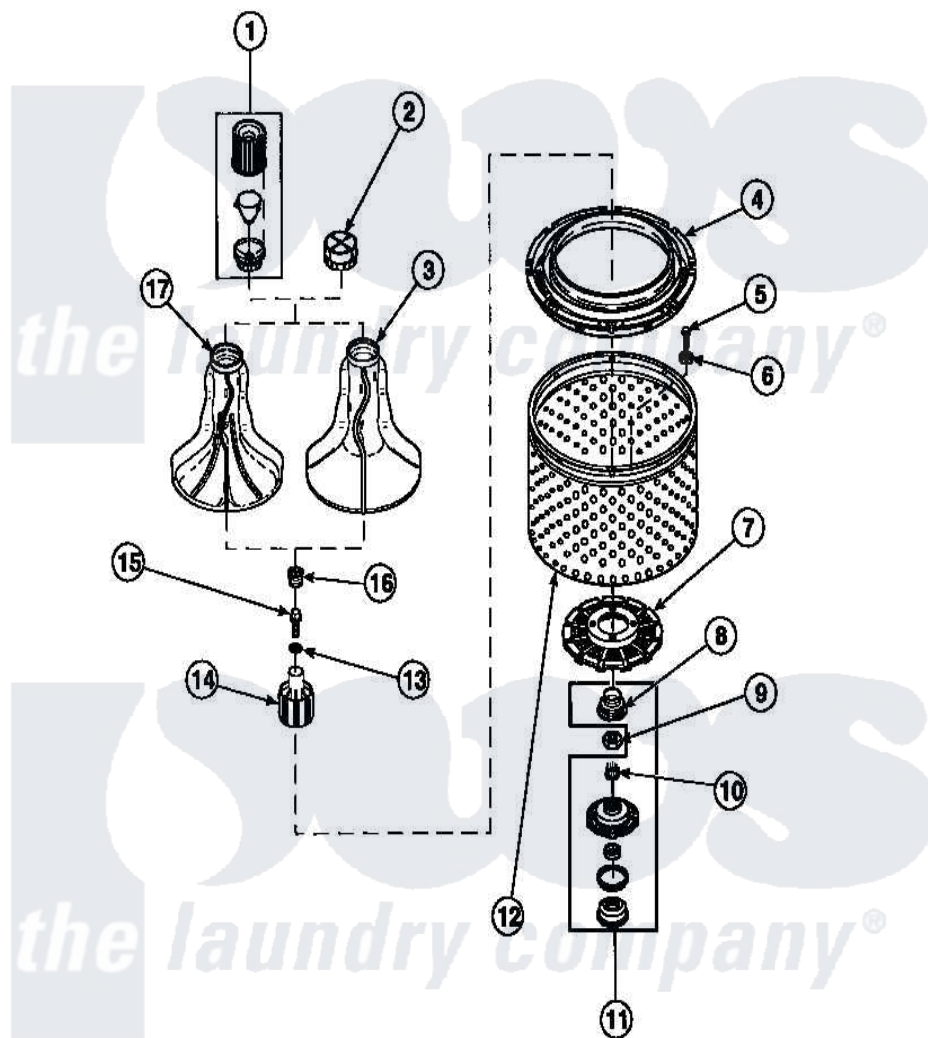

**Amana LW8312L2 (BOM: PLW8312L2 B) 03 - AGITATOR/DRIVE
BELL/SEAL KIT/TUB & HUB**

Amana Residential Amana LW8312L2 (BOM: PLW8312L2 B) Washer Parts Parts Diagram 03 - AGITATOR/DRIVE
BELL/SEAL KIT/TUB & HUB
Click on the part number to view part

| Item | Original Part Number | Replaced By | Status | Part Description |
|------|-----------------------|---------------------------|--------|--------------------------|
| 1 | 36542 | 40002101W | | Assembly, Fabric Softner |
| 2 | 36515 | | | Cap, Agitator |
| 3 | 36507 | 40000501W | | Agitator, Flex Vane |
| 4 | 35035 | | | Guard, Clothes |
| 5 | 27202 | W10116787 | | Screw |
| 6 | 28094 | | | Gasket |
| 7 | 32998 | 39371 | | Filter Lin |
| 8 | 36425 | 40016101 | | Seal, Bell Drive |
| 9 | Y29220 | 40016301 | | Nut, Lock |
| 10 | 29728 | 40008301 | | Insert, Spline |
| 11 | 495P3 | R9900552 | | Hub And Seal |
| 12 | 33501P | R9900144 | | Kit- Wash |
| 13 | 36472 | | | O-Ring |
| 14 | 36443P | R9900189 | | Kit, Drive Bell And Seal |
| 15 | 34288 | 40065102 | | Screw, Shoulder 1/4 |