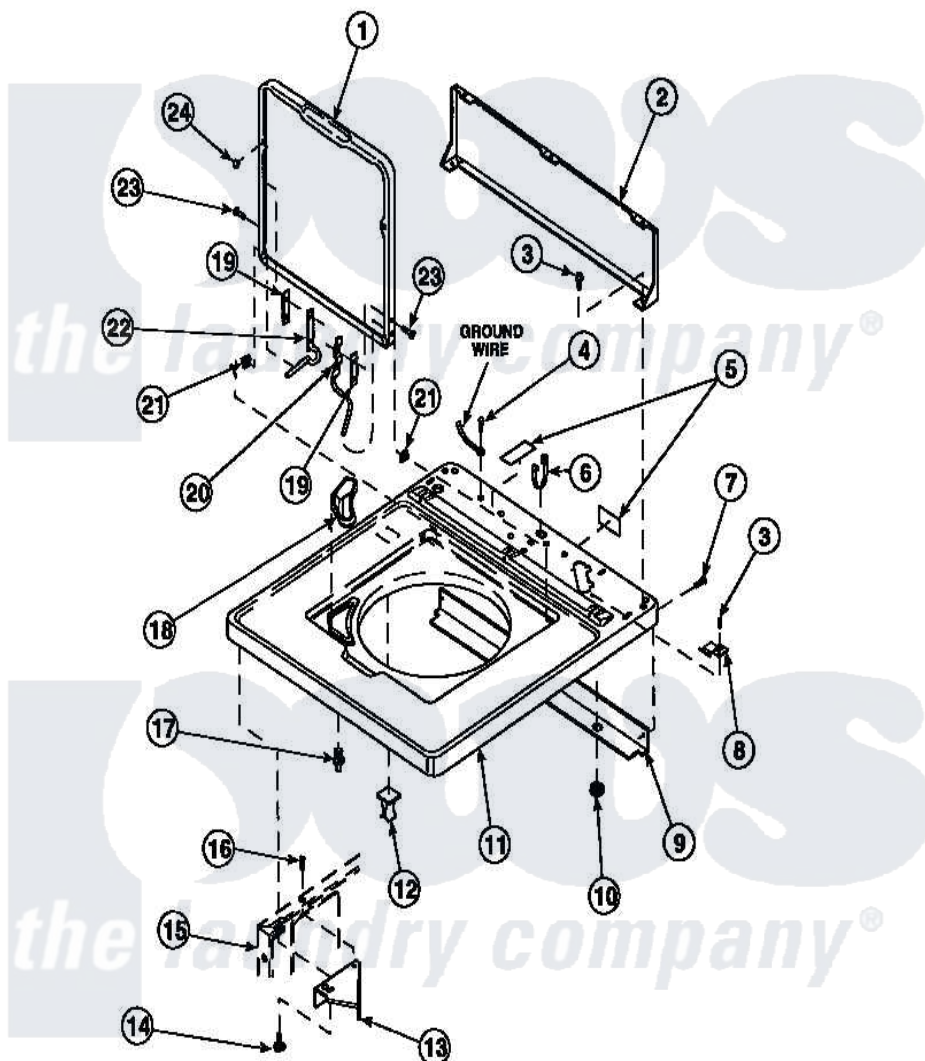

Amana LW8312L2 (BOM: PLW8312L2 B) 05 - CAB TOP/LOADING DR & CTRL HOOD REAR PAN

Amana Residential Amana LW8312L2 (BOM: PLW8312L2 B) Washer Parts Parts Diagram 05 - CAB TOP/LOADING DR & CTRL HOOD REAR PAN

Click on the part number to view part

Item	Original Part Number	Replaced By	Status	Part Description
2	34903		Not Available	PANEL, BACK HOOD (USE 37782)
3	23962	W10116760		Screw
4	52909			Screw, 10B-16 X 1/2 HeX
6	21903	211881		Grommet, Cord Part Not Used-Gas Models Only
7	27196	27001200		Screw
8	35887	40063901		Clip, Hold Down
11	34902P		Not Available	TOP
12	36519		Not Available	CLIP
13	36034			Bracket, Director-Module
14	Y31644	27001200		Screw
15	34475P		Not Available	CABINET
16	36035		Not Available	SCREW,8-18X3/8 PHIL FLT HD
17	56534			Barrel, Support