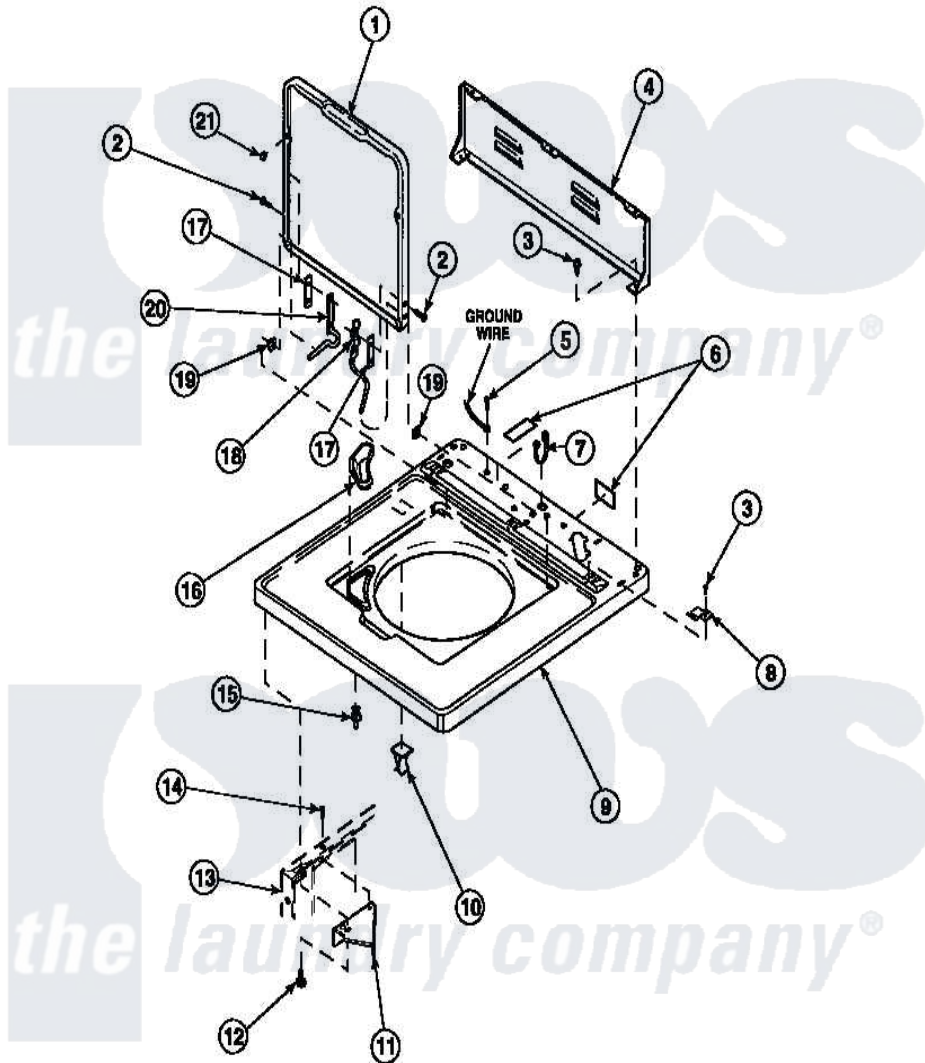

Amana LW8312L2 (BOM: PLW8312L2 B) 06 - CAB TOP/LOADING DR & CTRL HOOD REAR PAN

Amana Residential Amana LW8312L2 (BOM: PLW8312L2 B) Washer Parts Parts Diagram 06 - CAB TOP/LOADING DR & CTRL HOOD REAR PAN  
Click on the part number to view part

Item	Original Part Number	Replaced By	Status	Part Description
1	33541P		Not Available	LID
2	34337	<a href="#">W10119828</a>		Screw, Lid Hinge Mounting
3	23962	<a href="#">W10116760</a>		Screw
4	34903		Not Available	PANEL, BACK HOOD (USE 37782)
5	<a href="#">52909</a>			Screw, 10B-16 X 1/2 HeX
6	24903		Not Available	STICKER,DISCONNECT POW
7	21903	<a href="#">211881</a>		Grommet, Cord Part Not Used-Gas Models Only
8	35887	<a href="#">40063901</a>		Clip, Hold Down
9	34902P		Not Available	TOP
10	36519		Not Available	CLIP
11	<a href="#">36034</a>			Bracket, Director-Module
12	Y31644	<a href="#">27001200</a>		Screw
13	34475P		Not Available	CABINET

14	36035	Not Available	SCREW,8-18X3/8 PHIL FLT HD
15	<a href="#">56534</a>		Barrel, Support
16	34776	Not Available	DISPENSER,BLEACH
17	<a href="#">34338</a>		Gasket, Hinge
18	<a href="#">36437</a>		Hinge, Lid R
19	33446	<a href="#">4008201</a>	Bushing, Hinge
20	<a href="#">36513</a>		Hinge, Left
21	21685	<a href="#">40038001</a>	Bumper