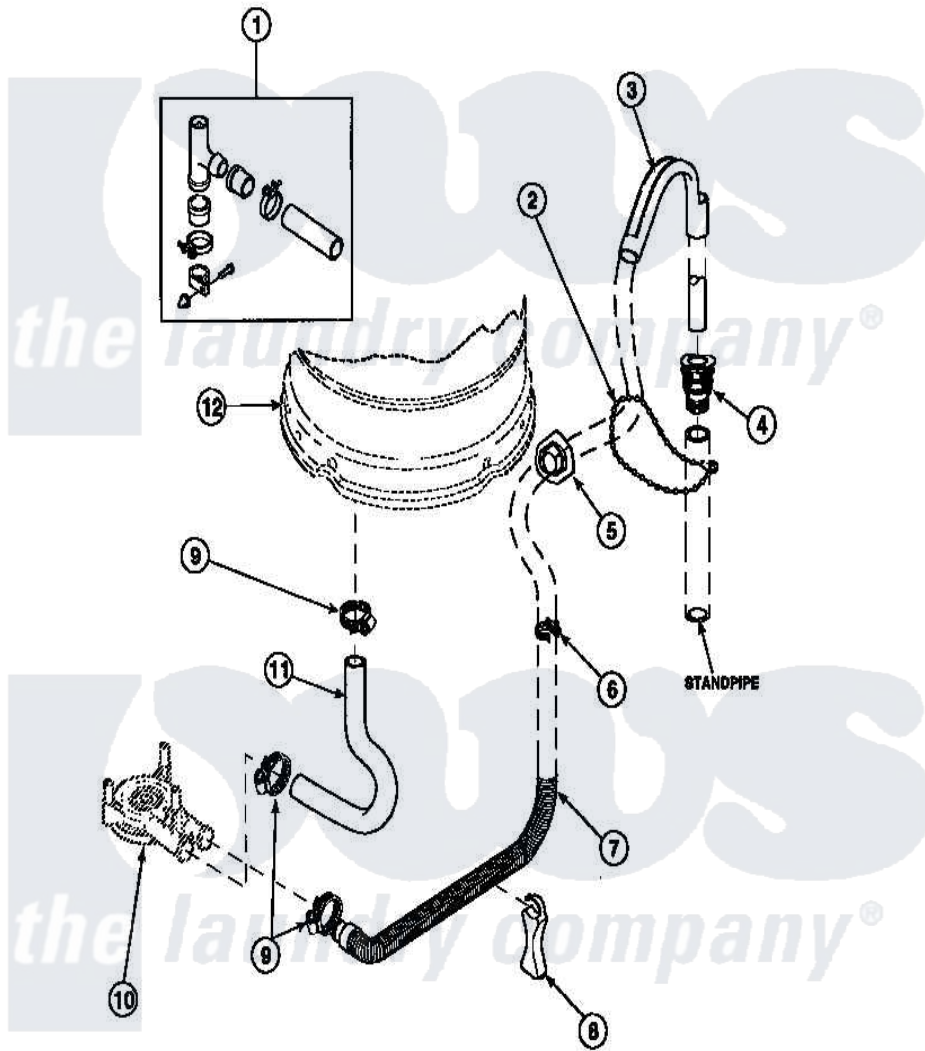

**Amana LW8312L2 (BOM: PLW8312L2 B) 07 - DRAIN HOSE AND SIPHON BREAK**

Amana Residential Amana LW8312L2 (BOM: PLW8312L2 B) Washer Parts Parts Diagram 07 - DRAIN HOSE AND SIPHON BREAK

Click on the part number to view part

Item	Original Part Number	Replaced By	Status	Part Description
1	562P3	<a href="#">76660</a>		Break-Sphn
2	33489	<a href="#">8539404</a>		Tie-Wire
3	33615	<a href="#">22003814</a>		Retainer, Drain Hose
4	36878	<a href="#">40008101</a>		Adapter, Standpipe
5	<a href="#">32219</a>			Relief, Strain
6	<a href="#">36014</a>			Clip, Retainer-Hose
7	37245	<a href="#">40053901</a>		Hose, Drain
8	<a href="#">36522</a>			Hose Support
"	<a href="#">35487</a>			Support, Hose
9	36802	<a href="#">285655</a>		Clamp, Hose
10	36863P	<a href="#">27001233</a>		Pump
11	<a href="#">35753</a>			Hose, Tub To Pump-Ddp
12	<a href="#">34438P</a>			Assembly, Outer Tub