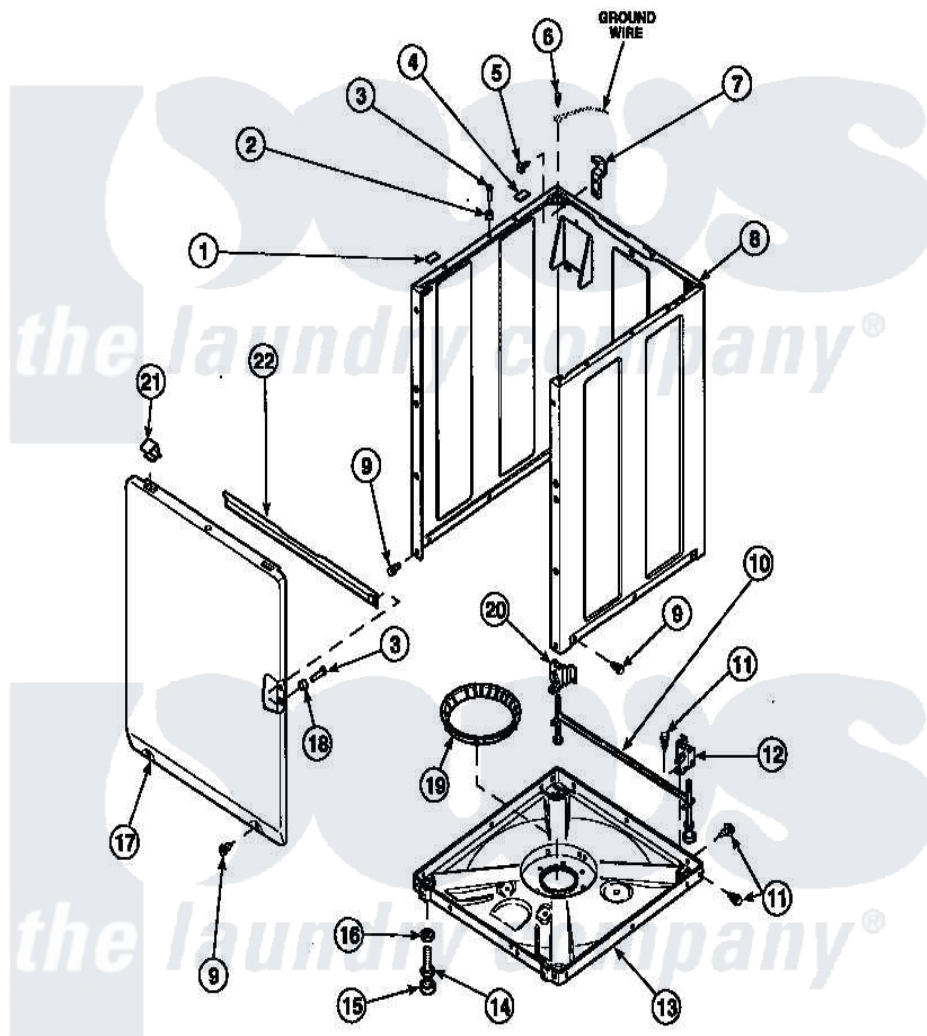

# Amana LW8312L2 (BOM: PLW8312L2 B) 08 - FRONT PANEL, BASE ASSY AND CABINET ASSY

Amana Residential Amana LW8312L2 (BOM: PLW8312L2 B) Washer Parts Parts Diagram 08 - FRONT PANEL, BASE ASSY AND CABINET ASSY  
 Click on the part number to view part

Item	Original Part Number	Replaced By	Status	Part Description
1	<a href="#">Y56128</a>			Pad, Bumper
2	56079	<a href="#">505187</a>		Locator, Panel
3	32671	<a href="#">Y014874</a>		Screw, Idler Arm And Sleeve
4	<a href="#">36226</a>			Pad, Bumper .25
5	34499		Not Available	SCREW, No.10B X 1/4 TAP IN HX
6	23962	<a href="#">W10116760</a>		Screw
7	<a href="#">Y27103</a>			Hinge, Hold-Down Lug
8	34475P		Not Available	CABINET
9	27196	<a href="#">27001200</a>		Screw
10	<a href="#">34443</a>			Assembly, Leg And Stabilizer
11	35148		Not Available	SCREW, 1/4-14 X 3/8 HX HD
12	36036		Not Available	BRACKET, SLL-RIGHT
13	<a href="#">36599P</a>			Assembly Nut/ Leg Base
"	<a href="#">34434P</a>			Assembly Nut/Leg Base

14	Y34319	<a href="#">22003428</a>	Leg, Adjustable
15	34318	<a href="#">40016001</a>	Foot, Rubber
16	Y21899	<a href="#">40038101</a>	Nut, Leg
17	34656P	Not Available	NOT GOOD No. SEE NOTE PNL, FRONT
18	<a href="#">28102</a>		Locator, Panel
19	36108	Not Available	SNUBBER PAD & ISOLATOR
20	<a href="#">36037</a>		Bracket, SII-Left
21	<a href="#">35865</a>		Clip, Hold-Down Front Panel
22	Y35097	Not Available	BRACE, FRT PNL