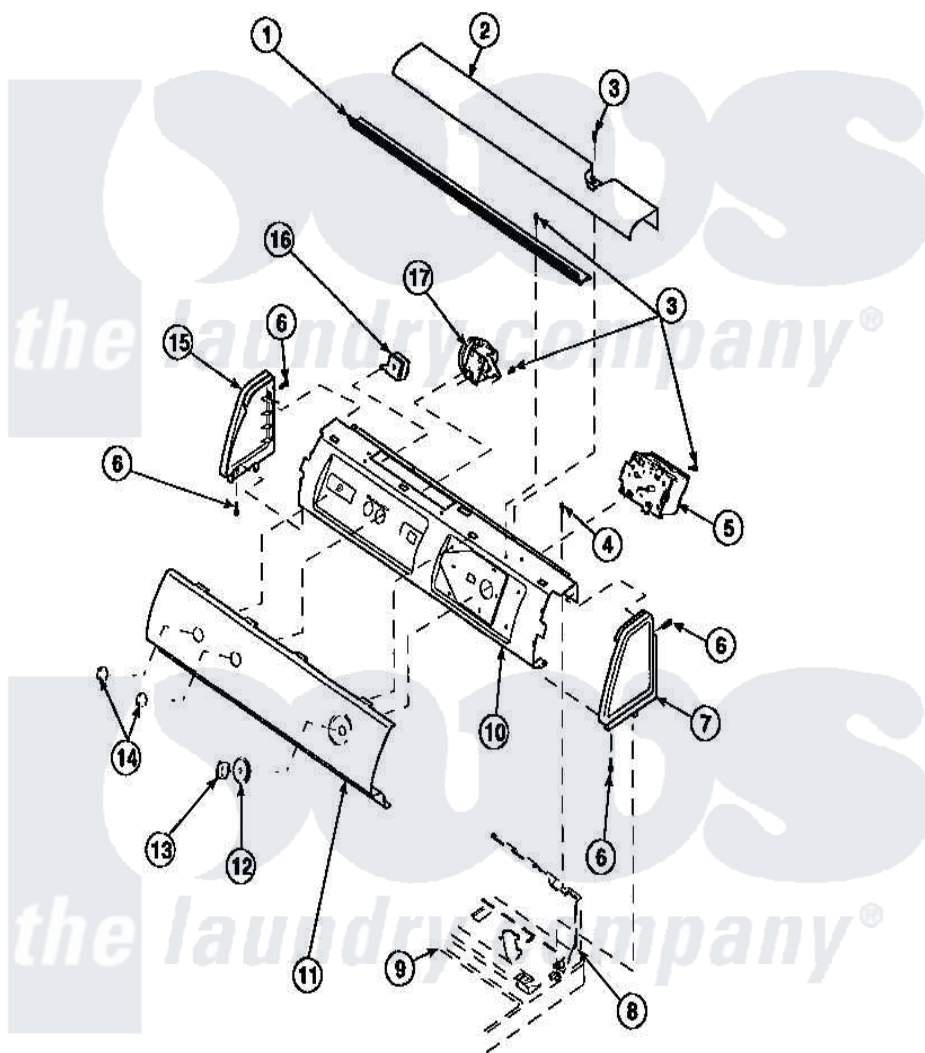

**Amana LW8312L2 (BOM: PLW8312L2 B) 09 - GRAPHIC PANEL, CTRL
MTG PLATE AND CTRLS**

Amana Residential Amana LW8312L2 (BOM: PLW8312L2 B) Washer Parts Parts Diagram 09 - GRAPHIC PANEL, CTRL
MTG PLATE AND CTRLS

Click on the part number to view part

Item	Original Part Number	Replaced By	Status	Part Description
3	23962	W10116760		Screw
4	34904	489355		Screw, 8 X 1/2
6	501086	90767		Screw, 8A X 3/8 HeX Washer Head Tapping
8	34903		Not Available	PANEL, BACK HOOD (USE 37782)
9	34902P		Not Available	TOP
10	34821		Not Available	CONTROL MOUNTING PLATE
17	36045	40055101		Switch, Pressure