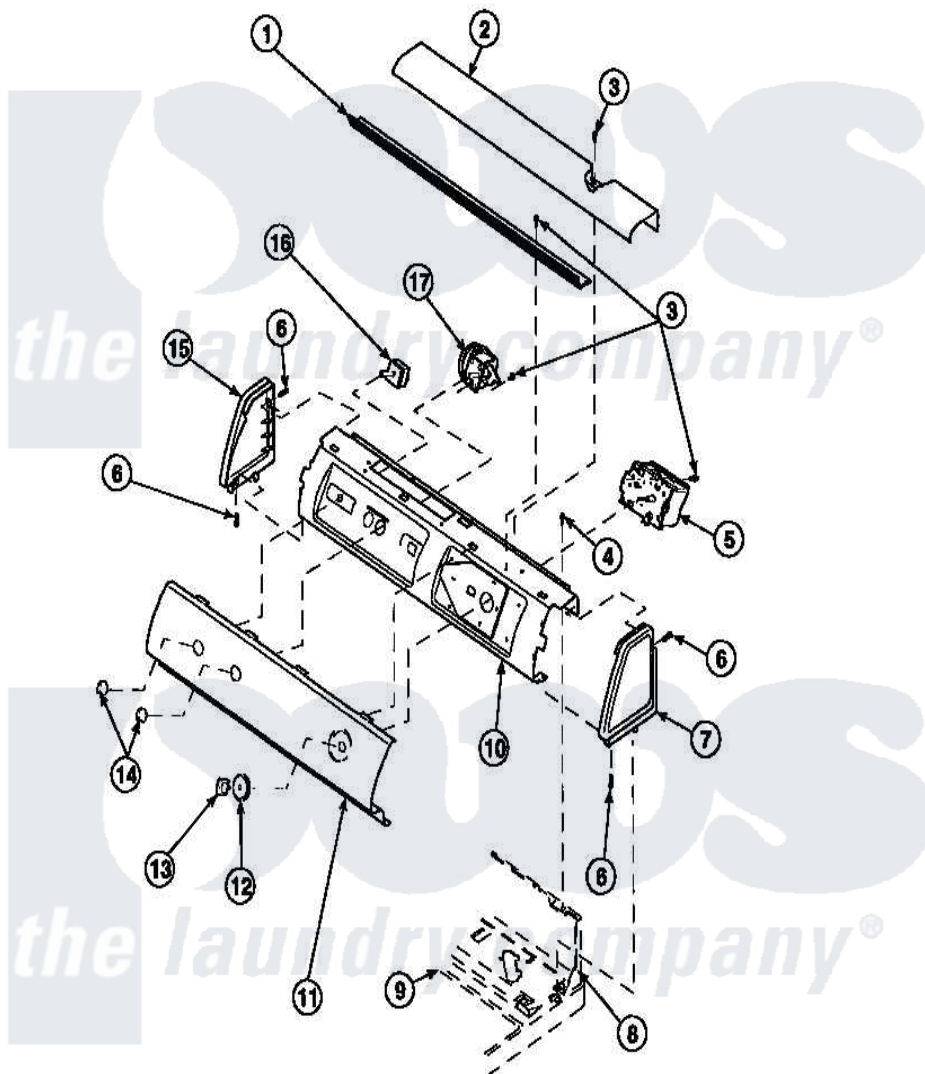

**Amana LW8312L2 (BOM: PLW8312L2 B) 10 - GRAPHIC PANEL, CTRL  
MTG PLATE AND CTRLS**

Amana Residential Amana LW8312L2 (BOM: PLW8312L2 B) Washer Parts Parts Diagram 10 - GRAPHIC PANEL, CTRL  
MTG PLATE AND CTRLS  
Click on the part number to view part

Item	Original Part Number	Replaced By	Status	Part Description
2	34824		Not Available	TOP COVER
3	23962	<a href="#">W10116760</a>		Screw
4	34904	<a href="#">489355</a>		Screw, 8 X 1/2
6	501086	<a href="#">90767</a>		Screw, 8A X 3/8 HeX Washer Head Tapping
7	34817		Not Available	END CAP(RIGHT)
8	34903		Not Available	PANEL, BACK HOOD (USE 37782)
9	34902P		Not Available	TOP
10	34821		Not Available	CONTROL MOUNTING PLATE
12	36700		Not Available	TIMER KNOB SKIRT
13	35333		Not Available	TIMER KNOB
14	36701		Not Available	KNOB, TEMP
15	34818		Not Available	END CAP(LEFT)
17	36045	<a href="#">40055101</a>		Switch, Pressure