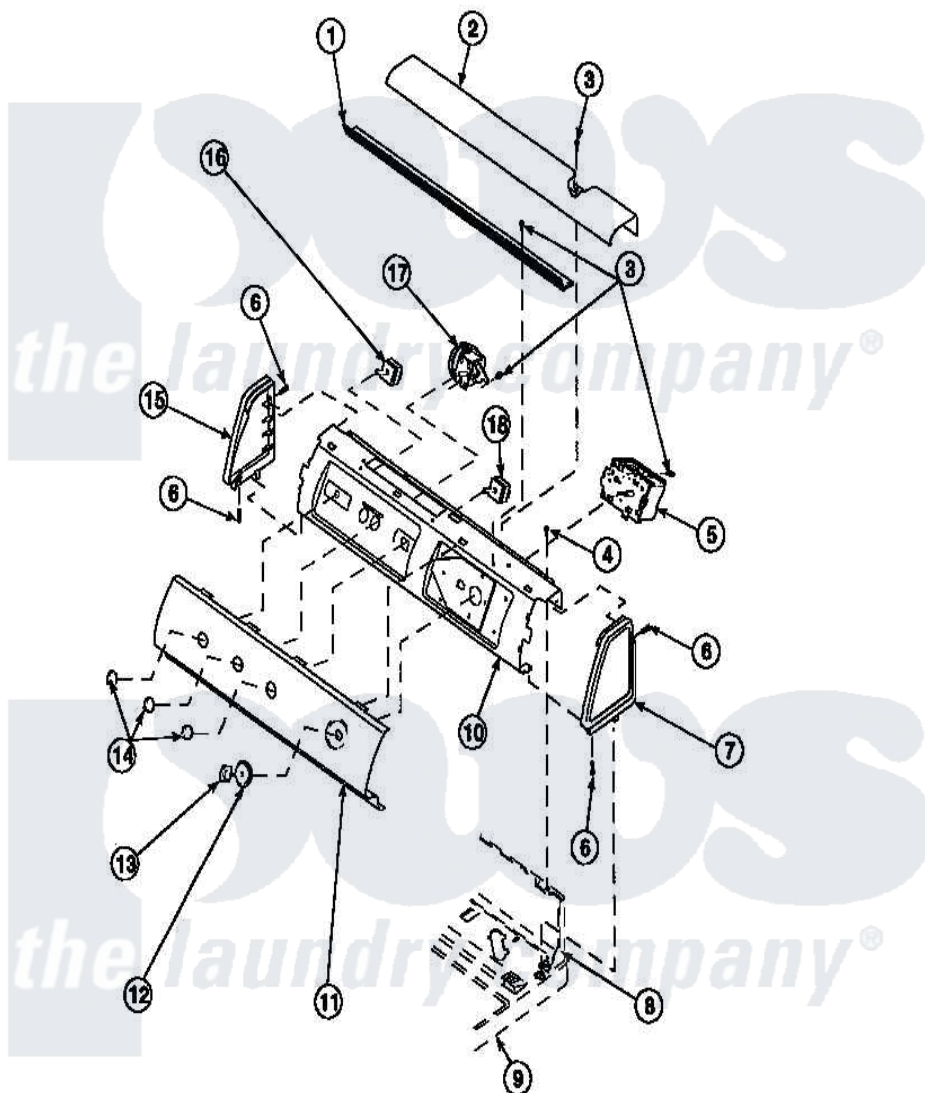

Amana LW8312L2 (BOM: PLW8312L2 B) 11 - GRAPHIC PANEL, CTRL MTG PLATE AND CTRLS

Amana Residential Amana LW8312L2 (BOM: PLW8312L2 B) Washer Parts Parts Diagram 11 - GRAPHIC PANEL, CTRL
MTG PLATE AND CTRLS
Click on the part number to view part

Item	Original Part Number	Replaced By	Status	Part Description
2	34824		Not Available	TOP COVER
3	23962	W10116760		Screw
4	34904	489355		Screw, 8 X 1/2
5	36773			Timer, 5 Cycle
6	501086	90767		Screw, 8A X 3/8 HeX Washer Head Tapping
7	34817		Not Available	END CAP(RIGHT)
8	34903		Not Available	PANEL, BACK HOOD (USE 37782)
9	34902P		Not Available	TOP
10	34821		Not Available	CONTROL MOUNTING PLATE
11	36611		Not Available	PANEL, GRAPHICS
12	36700		Not Available	TIMER KNOB SKIRT
13	35333		Not Available	TIMER KNOB
14	36701		Not Available	KNOB, TEMP

15	34818	Not Available	END CAP(LEFT)
16	36335	40046601	Switch, Temperature Select
17	35118	40039501	Switch, Speed
18	36045	40055101	Switch, Pressure