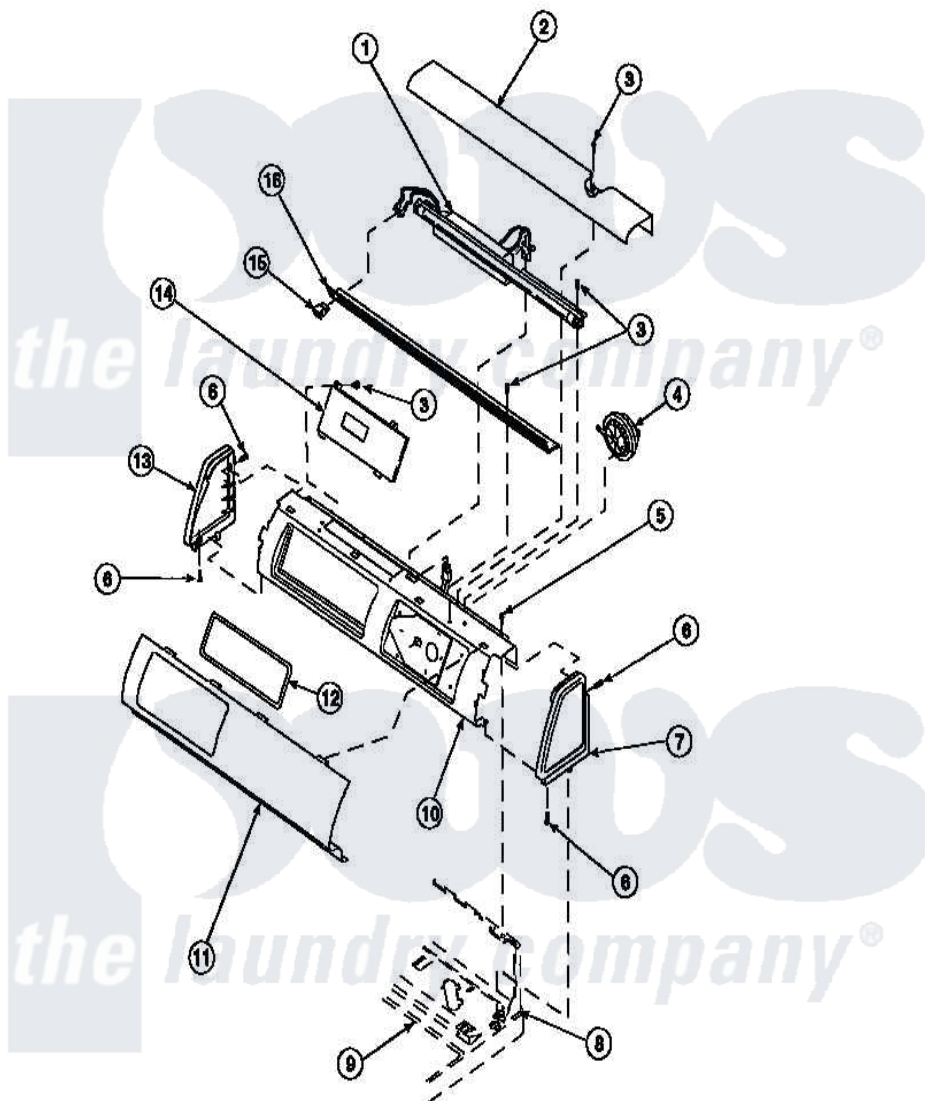

**Amana LW8312L2 (BOM: PLW8312L2 B) 12 - GRAPHIC PANEL, CTRL
MTG PLATE AND CTRLS**

Amana Residential Amana LW8312L2 (BOM: PLW8312L2 B) Washer Parts Parts Diagram 12 - GRAPHIC PANEL, CTRL
MTG PLATE AND CTRLS

[Click on the part number to view part](#)

Item	Original Part Number	Replaced By	Status	Part Description
1	34836			Assembly, Fluorescent Light
2	34824		Not Available	TOP COVER
3	23962	W10116760		Screw
5	34904	489355		Screw, 8 X 1/2
6	501086	90767		Screw, 8A X 3/8 HeX Washer Head Tapping
7	34817		Not Available	END CAP(RIGHT)
8	34903		Not Available	PANEL, BACK HOOD (USE 37782)
9	34902P		Not Available	TOP
13	34818		Not Available	END CAP(LEFT)
15	35038		Not Available	SWITCH/ WHITE
16	34829			Diffuser, Lamp-Clear