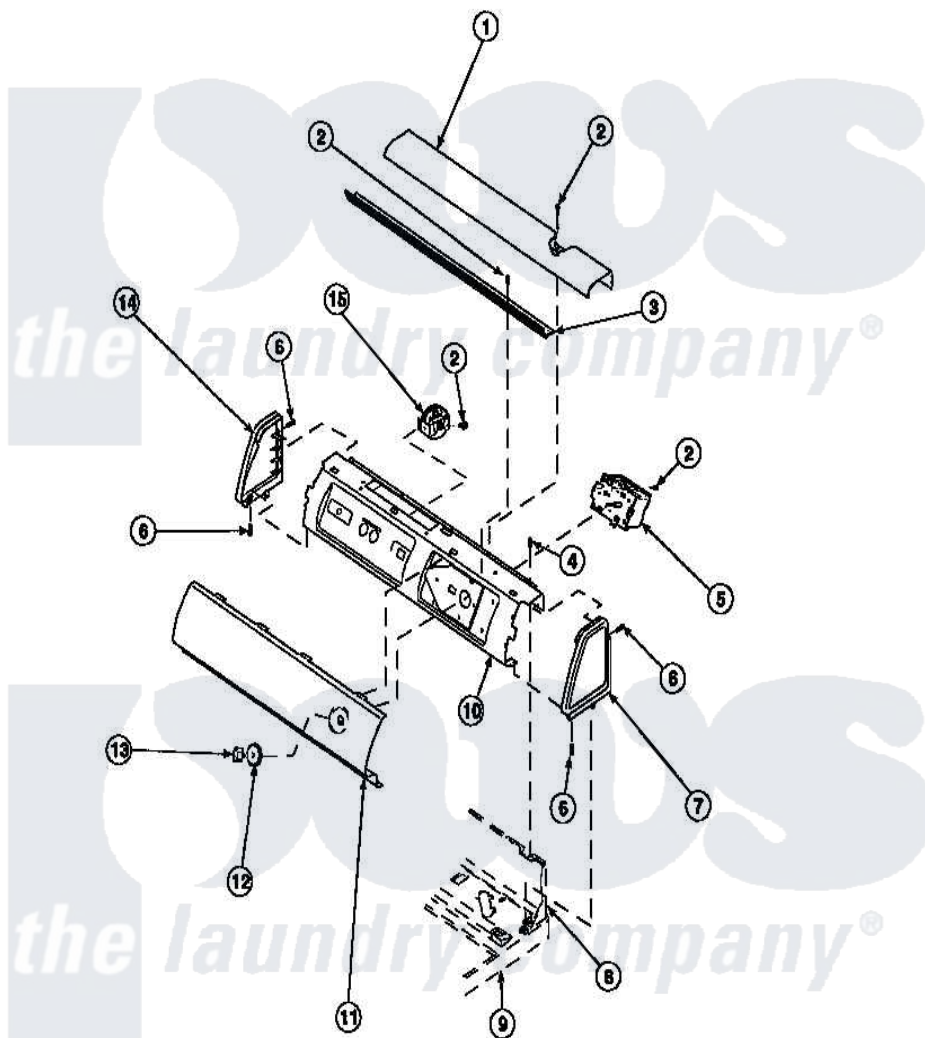

Amana LW8312L2 (BOM: PLW8312L2 B) 13 - GRAPHIC PANEL, CTRL  
MTG PLATE AND CTRLS

Amana Residential Amana LW8312L2 (BOM: PLW8312L2 B) Washer Parts Parts Diagram 13 - GRAPHIC PANEL, CTRL  
MTG PLATE AND CTRLS  
Click on the part number to view part

Item	Original Part Number	Replaced By	Status	Part Description
2	23962	<a href="#">W10116760</a>		Screw
4	34904	<a href="#">489355</a>		Screw, 8 X 1/2
6	501086	<a href="#">90767</a>		Screw, 8A X 3/8 HeX Washer Head Tapping
7	34817		Not Available	END CAP(RIGHT)
8	34903		Not Available	PANEL, BACK HOOD (USE 37782)
9	34902P		Not Available	TOP
10	34821		Not Available	CONTROL MOUNTING PLATE
12	33817		Not Available	ASSY,TIMER SKIRT-BLACK
13	<a href="#">33897</a>			Knob, Timer-Washer-Blac
14	34818		Not Available	END CAP(LEFT)