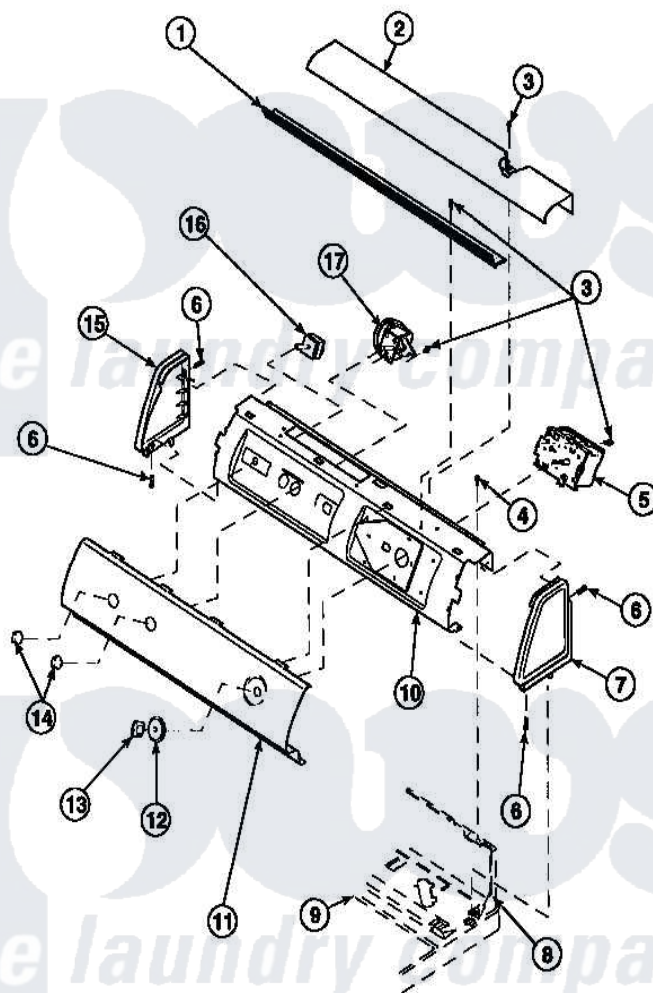

Amana LW8312L2 (BOM: PLW8312L2 B) 14 - GRAPHIC PANEL, CTRL
MTG PLATE AND CTRLS

Amana Residential Amana LW8312L2 (BOM: PLW8312L2 B) Washer Parts Parts Diagram 14 - GRAPHIC PANEL, CTRL
MTG PLATE AND CTRLS

[Click on the part number to view part](#)

Item	Original Part Number	Replaced By	Status	Part Description
2	34824		Not Available	TOP COVER
3	23962	W10116760		Screw
5	34904	489355		Screw, 8 X 1/2
6	501086	90767		Screw, 8A X 3/8 HeX Washer Head Tapping
7	34817		Not Available	END CAP(RIGHT)
8	34903		Not Available	PANEL, BACK HOOD (USE 37782)
9	34902P		Not Available	TOP
11	34821		Not Available	CONTROL MOUNTING PLATE
12	36700		Not Available	TIMER KNOB SKIRT
13	35333		Not Available	TIMER KNOB
14	36701		Not Available	KNOB, TEMP
15	34818		Not Available	END CAP(LEFT)
16	36335	40046601		Switch, Temperature Select