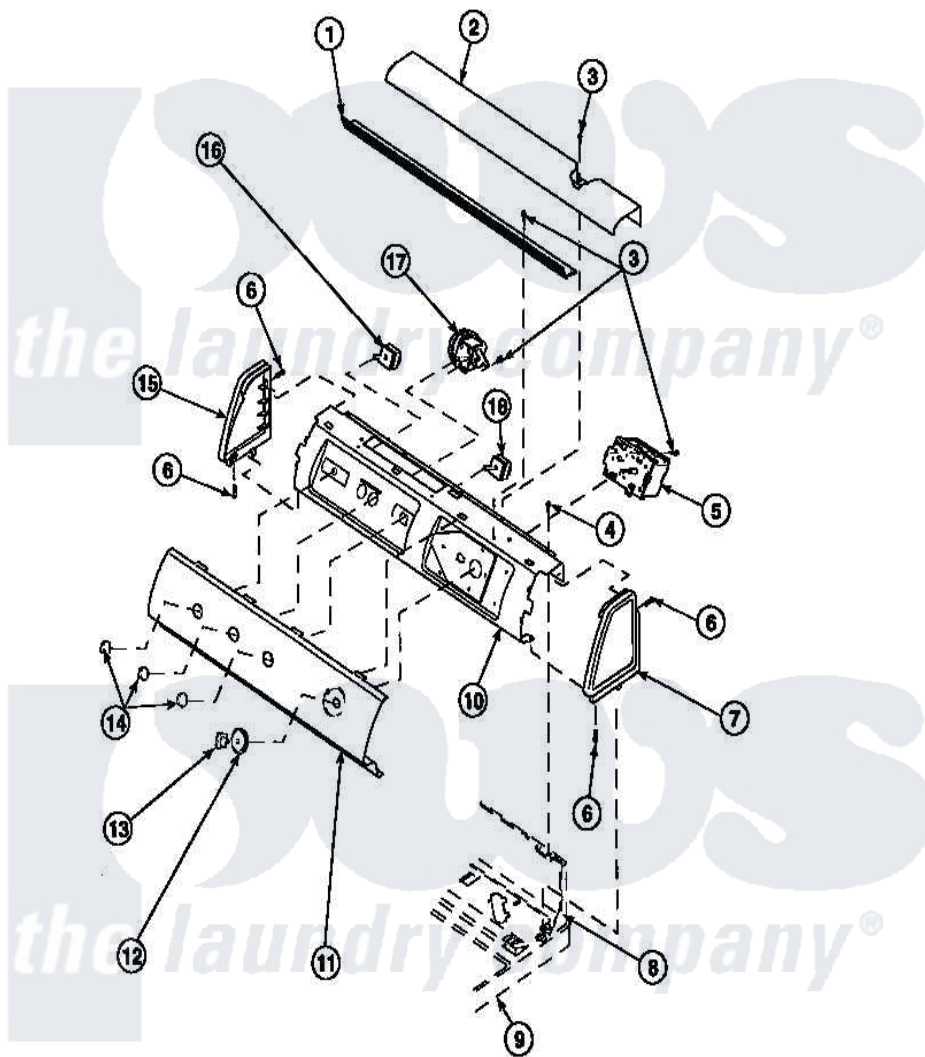

Amana LW8312L2 (BOM: PLW8312L2 B) 15 - GRAPHIC PANEL, CTRL
MTG PLATE AND CTRLS

Amana Residential Amana LW8312L2 (BOM: PLW8312L2 B) Washer Parts Parts Diagram 15 - GRAPHIC PANEL, CTRL
MTG PLATE AND CTRLS
Click on the part number to view part

Item	Original Part Number	Replaced By	Status	Part Description
3	23962	W10116760		Screw
4	34904	489355		Screw, 8 X 1/2
6	501086	90767		Screw, 8A X 3/8 HeX Washer Head Tapping
8	34903		Not Available	PANEL, BACK HOOD (USE 37782)
9	34902P		Not Available	TOP
10	34821		Not Available	CONTROL MOUNTING PLATE
16	36335	40046601		Switch, Temperature Select
17	36045	40055101		Switch, Pressure
18	35118	40039501		Switch, Speed