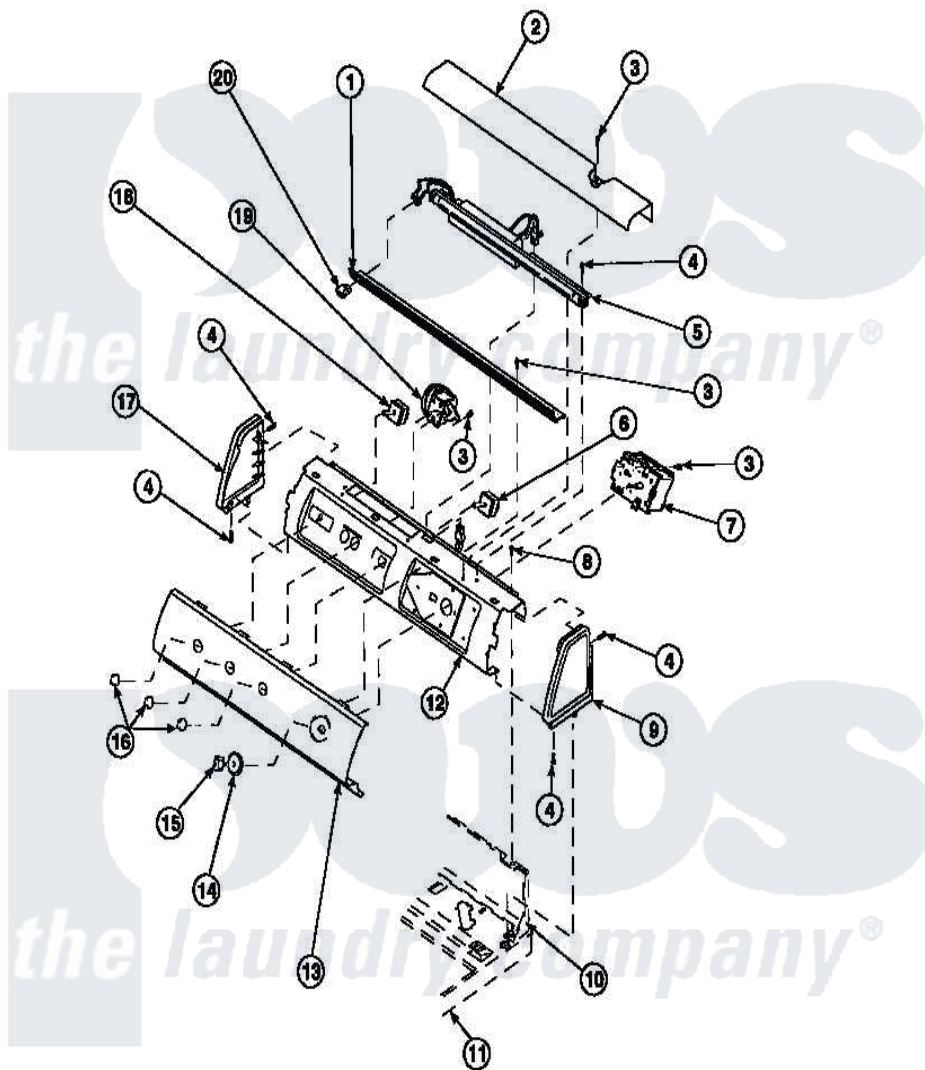

# Amana LW8312L2 (BOM: PLW8312L2 B) 16 - GRAPHIC PANEL, CTRL MTG PLATE AND CTRLS

Amana Residential Amana LW8312L2 (BOM: PLW8312L2 B) Washer Parts Parts Diagram 16 - GRAPHIC PANEL, CTRL  
MTG PLATE AND CTRLS  
Click on the part number to view part

Item	Original Part Number	Replaced By	Status	Part Description
1	<a href="#">34829</a>			Diffuser, Lamp-Clear
2	34824		Not Available	TOP COVER
3	23962	<a href="#">W10116760</a>		Screw
4	501086	<a href="#">90767</a>		Screw, 8A X 3/8 HeX Washer Head Tapping
5	<a href="#">34836</a>			Assembly, Fluorescent Light
6	35118	<a href="#">40039501</a>		Switch, Speed
7	<a href="#">36773</a>			Timer, 5 Cycle
8	34904	<a href="#">489355</a>		Screw, 8 X 1/2
9	34817		Not Available	END CAP(RIGHT)
10	34903		Not Available	PANEL, BACK HOOD (USE 37782)
11	34902P		Not Available	TOP
12	34821		Not Available	CONTROL MOUNTING PLATE
13	36611		Not Available	PANEL, GRAPHICS

14	36700	Not Available	TIMER KNOB SKIRT
15	35333	Not Available	TIMER KNOB
16	36701	Not Available	KNOB, TEMP
17	34818	Not Available	END CAP(LEFT)
18	36335	<a href="#">40046601</a>	Switch, Temperature Select
19	36045	<a href="#">40055101</a>	Switch, Pressure
20	35038	Not Available	SWITCH/ WHITE