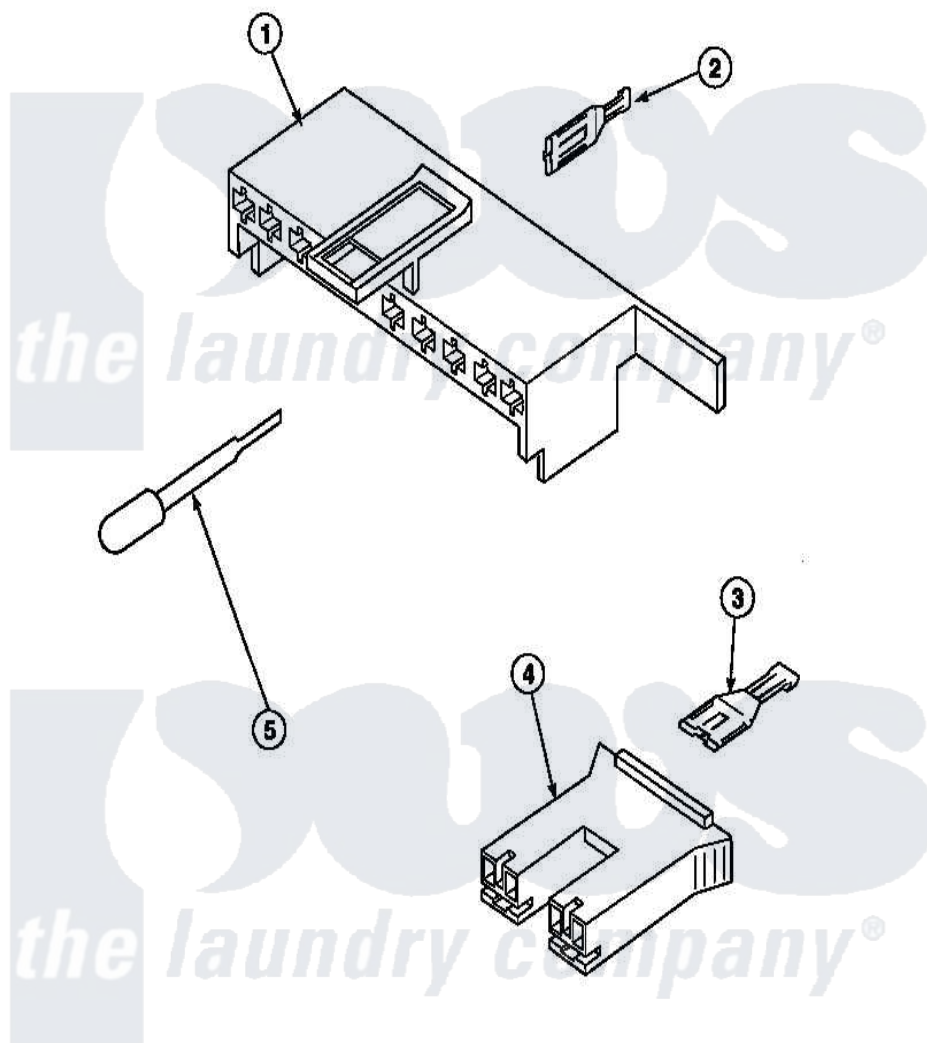

**Amana LW8312L2 (BOM: PLW8312L2 B) 19 - MIXING VALVE & MOTOR  
CONN BLOCKS, TERM**

Amana Residential Amana LW8312L2 (BOM: PLW8312L2 B) Washer Parts Parts Diagram 19 - MIXING VALVE & MOTOR CONN BLOCKS, TERM  
Click on the part number to view part

Item	Original Part Number	Replaced By	Status	Part Description
1	<a href="#">34677</a>			10 Circuit Plug
2	<a href="#">Y00188</a>			Molex Terminal
3	Y00121		Not Available	SPADE TERMINAL(12 GAUGE) (1/4 INCH-(2) 18 GAUGE WIRES O
4	<a href="#">34676</a>			Plug
"	34675		Not Available	PLUG
5	<a href="#">283P4</a>			Terminal Extractor Tool