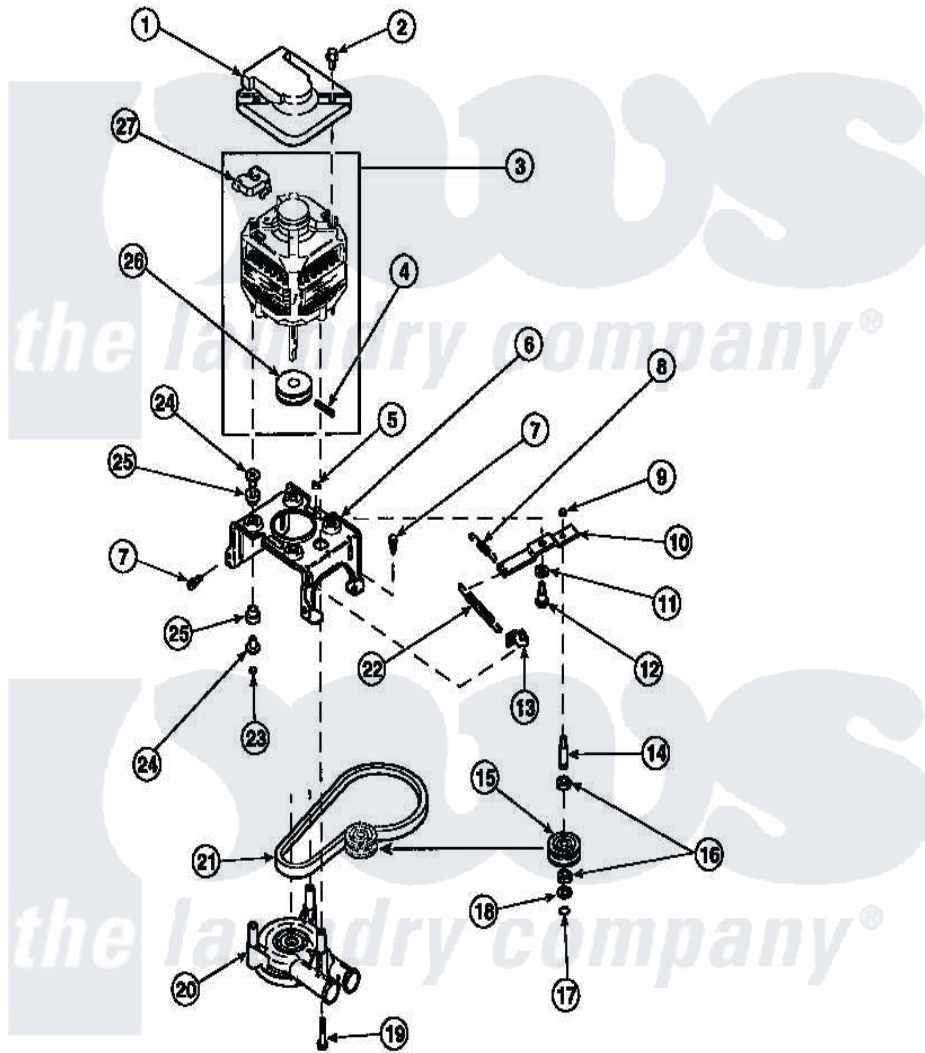

Amana LW8312L2 (BOM: PLW8312L2 B) 20 - MOTOR, MTG BRKT, BELT, PUMP & IDLER ASSY

Amana Residential Amana LW8312L2 (BOM: PLW8312L2 B) Washer Parts Parts Diagram 20 - MOTOR, MTG BRKT, BELT, PUMP & IDLER ASSY
 Click on the part number to view part

Item	Original Part Number	Replaced By	Status	Part Description
1	34754	40112301		Shield, Motor
2	36639	4312464		Screw
3	34571P	27001215		Motor W/Pulley
4	23750			Pin, Roll
5	52566	27001225		Nut, Jam Mid Lock 1/4-20
6	34890		Not Available	BRACKET,MOTOR MOUNT
"	37415P			Kit, Motor Brkt
"	37415	37415P		Kit, Motor Brkt
7	Y31645	27001200		Screw
8	30620		Not Available	SPRING,IDLER LEVER HEL
9	28803	2221070		Clamp, Nylon
10	31054	40041002		Lever, Idler
"	37443	40041002		Lever, Idler
11	81392	40054701		Washer
12	27229	40038901		Screw, 1/4-20

13	28849		Clip, Spring
14	28802		Shaft, Idler
15	28800	Not Available	WHEEL, IDLER
16	Y29443		Washer, Felt
17	23748		Ring, Retaining
18	52549		Washer, 501 ID X3/4 Odx
19	Y34565	40063701	Screw, 10-16 x 1.75
20	36863P	27001233	Pump
21	28808		Belt, Agitate And Spin
22	37366		Spring, Idler
"	37606		Spring, Idler Lever
23	35423	3400029	Nut, Adapter Plate
24	34791		Post, Mount-Motor
25	34788		Mount, Motor
26	27171	Not Available	PULLEY, MOTOR
27	35632	Not Available	SWITCH, MOTOR