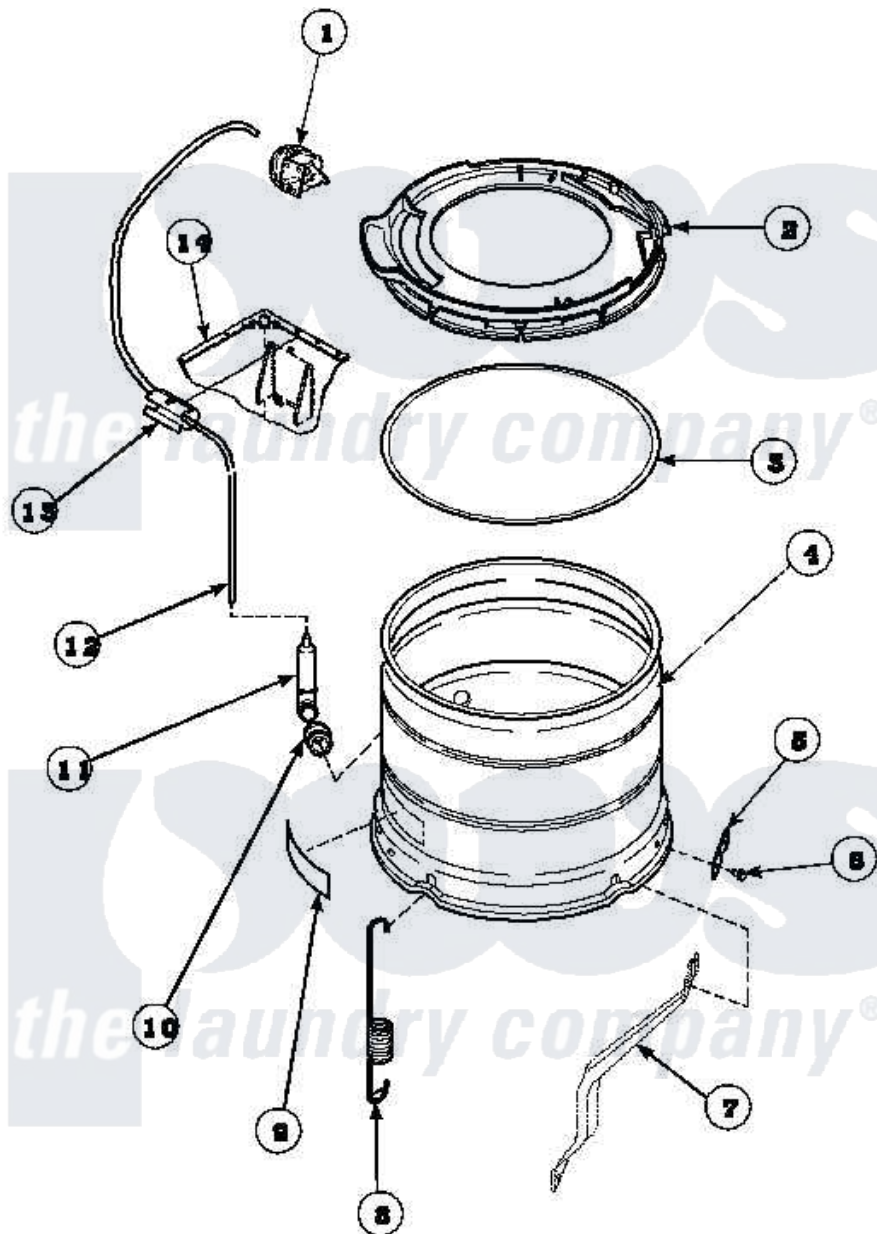

# Amana LW8312L2 (BOM: PLW8312L2 B) 21 - OUTER TUB, COVER AND PRESSURE HOSE

Amana Residential Amana LW8312L2 (BOM: PLW8312L2 B) Washer Parts Parts Diagram 21 - OUTER TUB, COVER AND PRESSURE HOSE

Click on the part number to view part

Item	Original Part Number	Replaced By	Status	Part Description
1	36045	<a href="#">40055101</a>		Switch, Pressure
2	<a href="#">36025P</a>			Assembly, Tub Cover and Gasket
3	<a href="#">32857</a>			Gasket, Tub Cover Small
4	<a href="#">34438P</a>			Assembly, Outer Tub
5	<a href="#">27926</a>			Plate, Leg .063
6	35369	<a href="#">40128701</a>		Screw, 5/16-18 X .50
7	34471		Not Available	LEG,SUPPORT
8	<a href="#">35948</a>			Spring, Leg-Large Tub
9	500049		Not Available	STICKER
10	29175	<a href="#">40037801</a>		Grommet
11	30907	<a href="#">40008501</a>		Assembly, Pressure Bulb
12	29213	<a href="#">39125</a>		Tubing 31
13	36985		Not Available	CLIP, HOSE
14	34475P		Not Available	CABINET