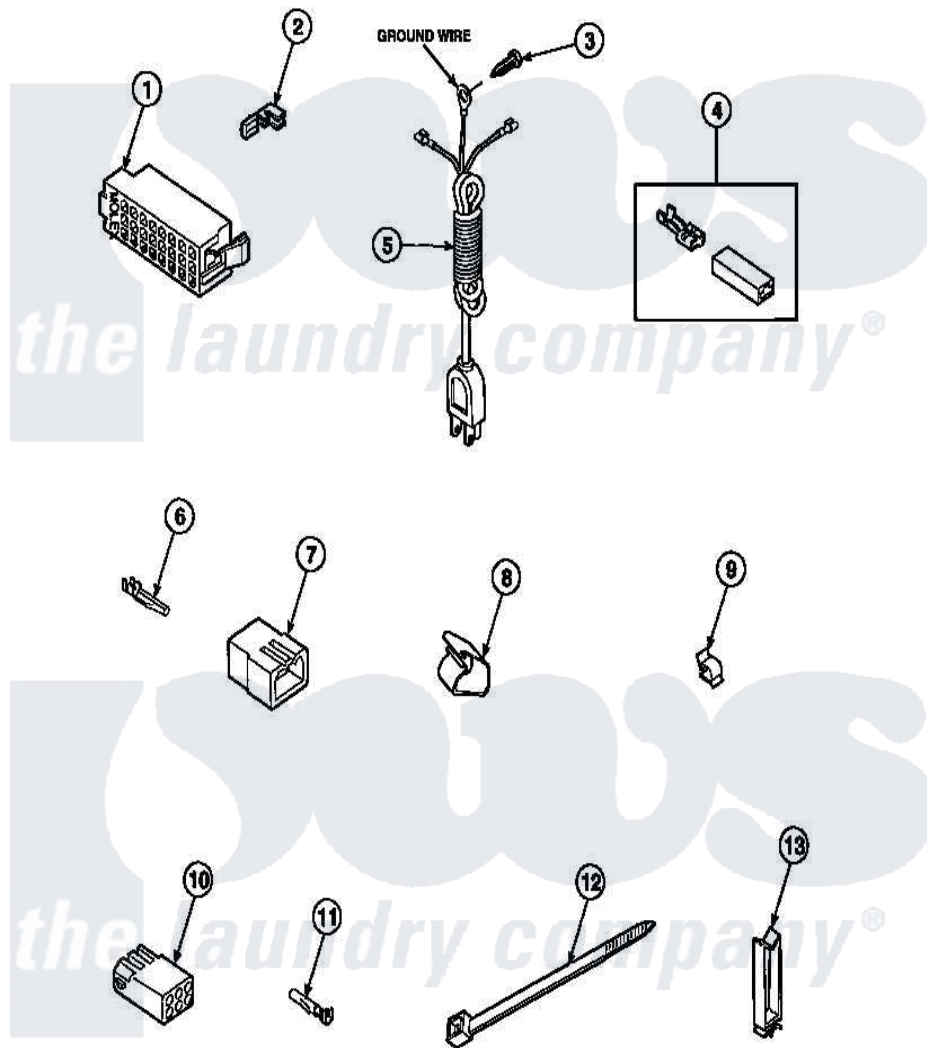

Amana LW8312L2 (BOM: PLW8312L2 B) 23 - POWER CORD AND TERMINALS

Amana Residential Amana LW8312L2 (BOM: PLW8312L2 B) Washer Parts Parts Diagram 23 - POWER CORD AND TERMINALS

Click on the part number to view part

Item	Original Part Number	Replaced By	Status	Part Description
1	34123			Housing, LH -24 Position
"	32746			Housing, RH-24 Positi
2	Y00188			Molex Terminal
3	52909			Screw, 10B-16 X 1/2 HeX
4	00234	00359		Terminal Ultra Pod 250 X032F
5	Y34458		Not Available	POWER CORD ALL
6	Y00116			Terminal, Pin-Male
7	26302		Not Available	PLUG,1 CIRCUIT
"	23041			Plug, 6 Circuit
"	23033			Plug, 9 Circuit
8	35521		Not Available	CLIP,HARNESS HOLDER
9	21036			Clip, Cable
10	26708			Receptacle, 6 Circuit
"	26301			Receptacle, Molex
"	26163			Receptacle, 9 Circuit

11	Y00117	5011-XX	093 Female Socket
12	36466	M0321209	Tie-Electrical
13	36274	Not Available	CLIP, HARNESS