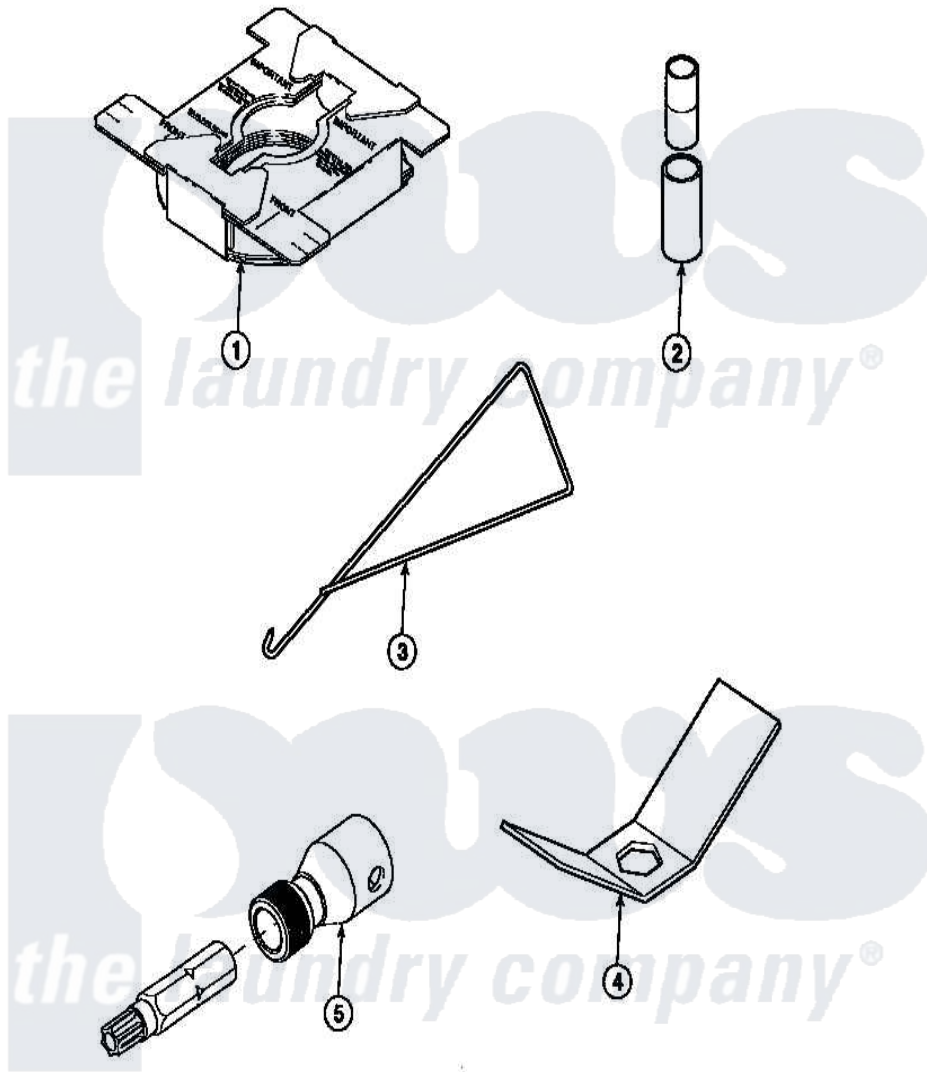

Amana LW8312L2 (BOM: PLW8312L2 B) 24 - SPECIAL TOOLS

Amana [Residential Amana LW8312L2 \(BOM: PLW8312L2 B\) Washer Parts](#) Parts Diagram 24 - SPECIAL TOOLS
 Click on the part number to view part

Item	Original Part Number	Replaced By	Status	Part Description
1	36926		Not Available	BRACE, SHIPPING
2	242P4			Installer, Spring
3	289P4	321P4		Hook, Spring
4	237P4	306P4		Hex Wrench
5	282P4			T25 Tamper Resistant Bit
"	24161			Torx Bit Holder
NI	555P3	725P3		Kit