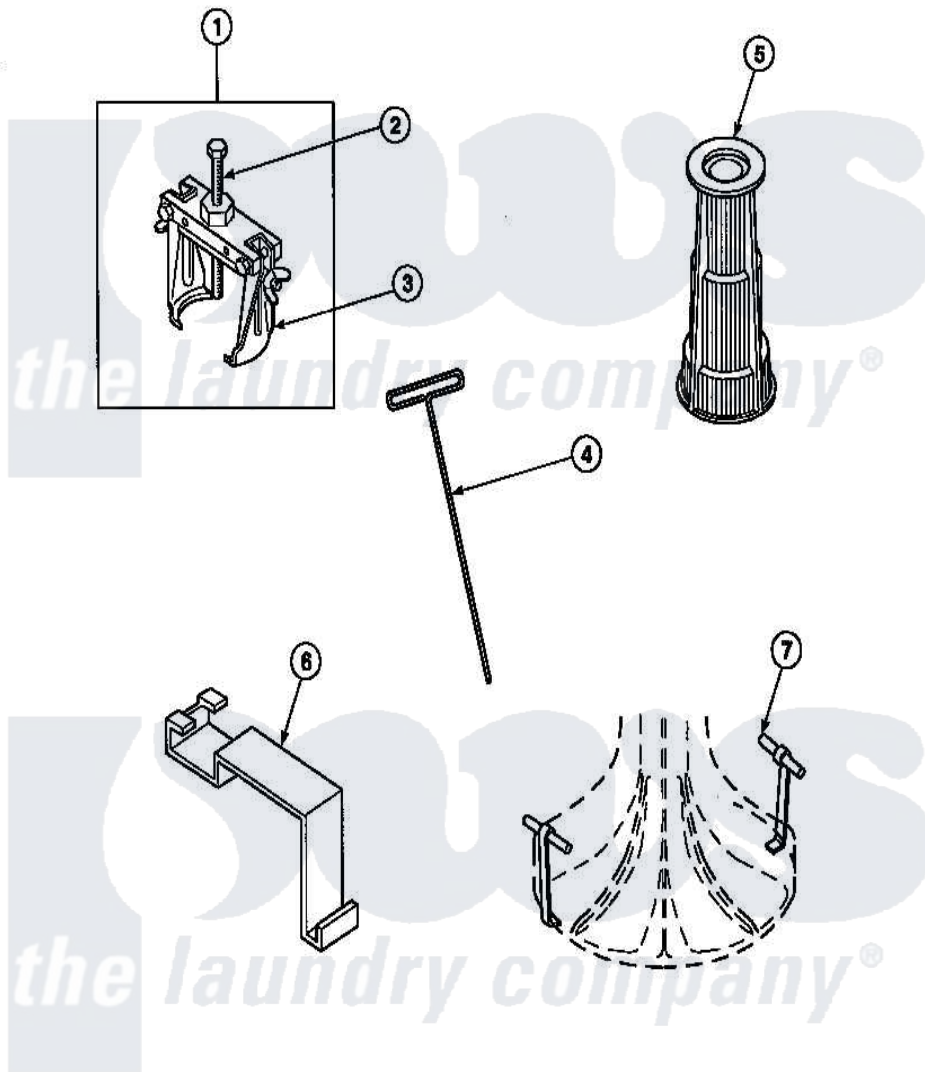

Amana LW8312L2 (BOM: PLW8312L2 B) 25 - SPECIAL TOOLS

Amana Residential Amana LW8312L2 (BOM: PLW8312L2 B) Washer Parts Parts Diagram 25 - SPECIAL TOOLS

[Click on the part number to view part](#)

Item	Original Part Number	Replaced By	Status	Part Description
1	294P4			Bell Tool
2	294P4B			Drive Bell Bolt
3	294P4A			Jaw, Drive Bell Tool
4	291P4		Not Available	WRENCH, T - ALLEN
5	293P4			Seal Tool
6	273P4			Tub Cover Gasket Tool
7	254P4P			Agitator Hooks
NI	555P3	725P3		Kit