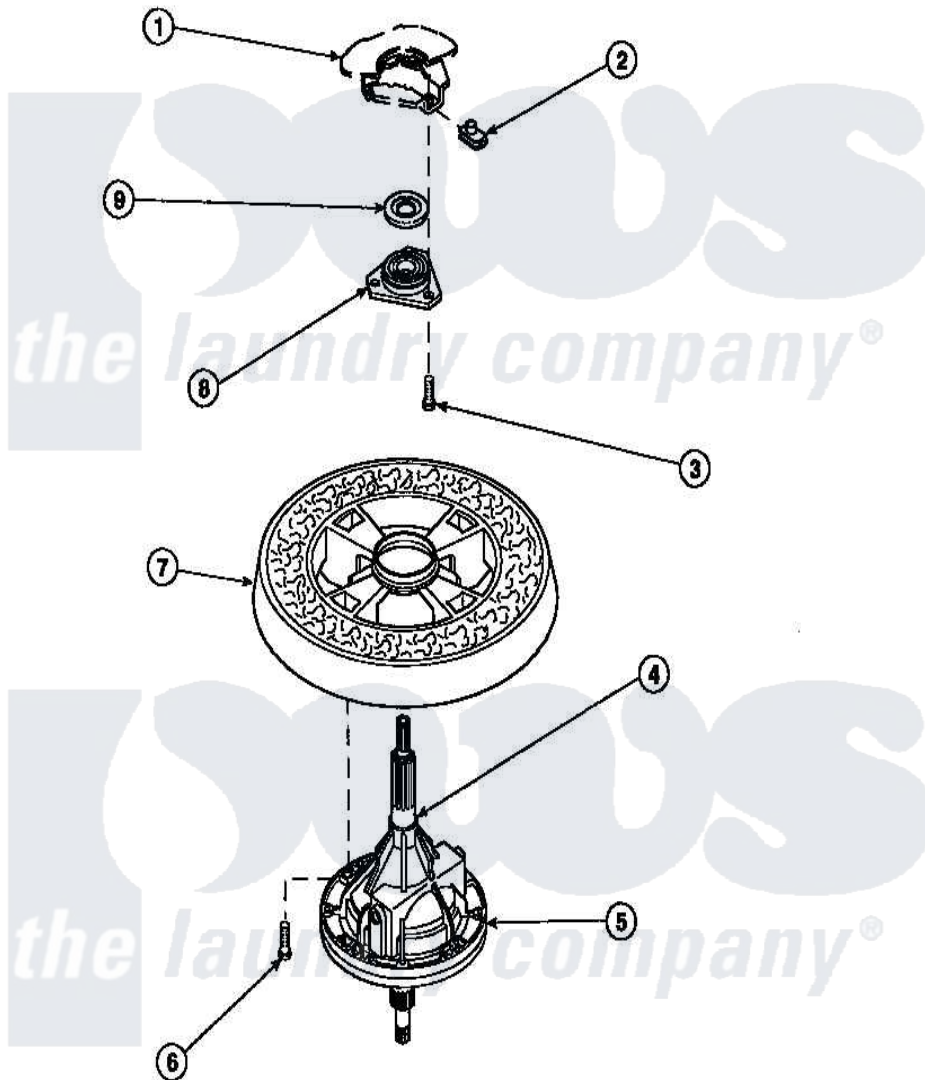

Amana LW8312L2 (BOM: PLW8312L2 B) 27 - TRANSMISSION ASSY AND BALANCE RING

Amana Residential Amana LW8312L2 (BOM: PLW8312L2 B) Washer Parts Parts Diagram 27 - TRANSMISSION ASSY AND BALANCE RING

Click on the part number to view part

Item	Original Part Number	Replaced By	Status	Part Description
1	34438P			Assembly, Outer Tub
2	27222			Nut, Retainer 5/16-18
3	36991	3400500		Bolt, 3405245 5/16-18 X 3/4
4	27604P			Never-Seeze 1 Oz Tube
5	34526P			Assembly, Transmission
6	37047		Not Available	SCREW, CAP
7	34731		Not Available	ASSY,BALANCE RING-COMPL
8	27182	40004201P		Main Bearing Assembly
9	27187			Flinger