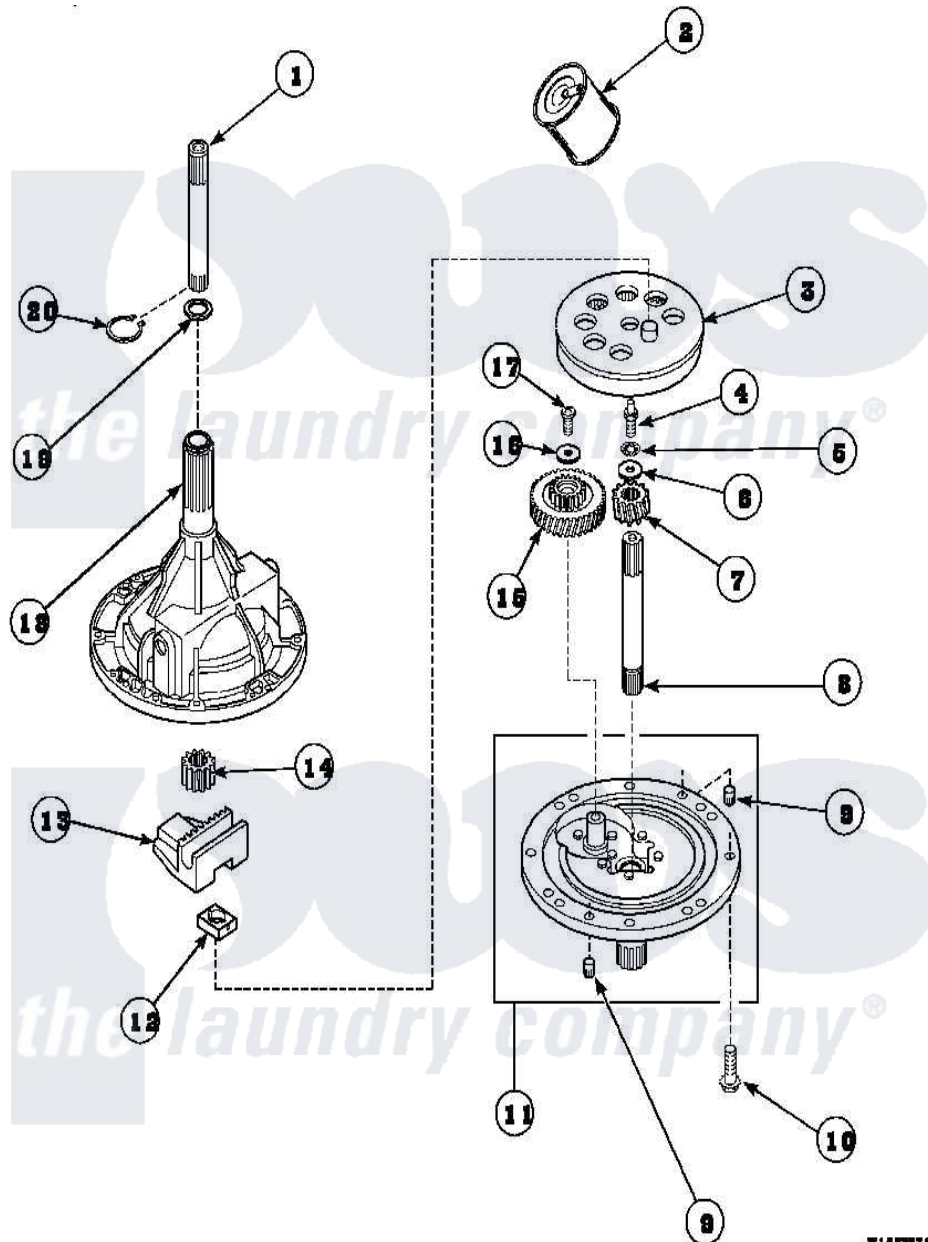

Amana LW8312L2 (BOM: PLW8312L2A) 01 - 34526P TRANSMISSION ASSY

Amana Residential Amana LW8312L2 (BOM: PLW8312L2A) Washer Parts Parts Diagram 01 - 34526P TRANSMISSION ASSY

Click on the part number to view part

Item	Original Part Number	Replaced By	Status	Part Description
1	Y36570			Shaft, Output
2	27243P			Oil, CW Transmission F-
3	26577			Assembly, Gear And Stud
4	27030		Not Available	SCREW, 1/4-20 SPECIAL
5	21456			Lockwasher, 1/4 Intshkp
6	26509	40041501		Washer
7	36562			Pinion, Drive
8	34853			Shaft, Input
9	27172			Pin, Dowel
10	32814		Not Available	SCREW, 1/4-20X7/8 SERRA
11	38290			Assembly, Cover
12	26493			Slide
13	Y31526			Rack
14	27003			Pinion, Agitator
15	29161			Gear, Reduction

16	29260	Not Available	WASHER
17	29273		Screw, 1/4-20 X 3/8
18	33223	Not Available	ASSY, TRANSMISSION CASE
19	35092		Washer, 3628id X 1.00 X .056
20	27197		Ring, Retaining
NI	37577P	Not Available	SEALANT