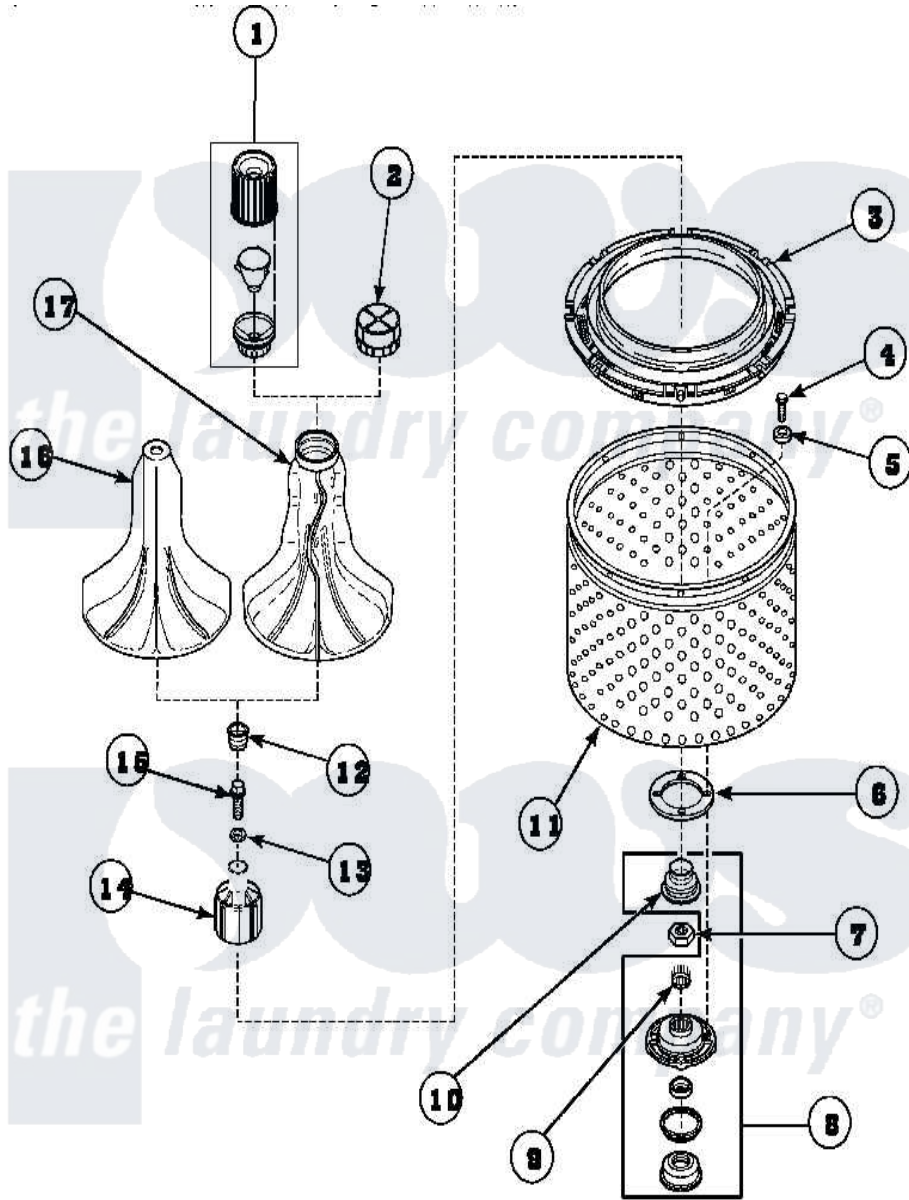

**Amana LW8312L2 (BOM: PLW8312L2A) 02 - AGITATOR/DRIVE
BELL/SEAL KIT/TUB & HUB**

W214P2EA

Amana Residential Amana LW8312L2 (BOM: PLW8312L2A) Washer Parts Parts Diagram 02 - AGITATOR/DRIVE
BELL/SEAL KIT/TUB & HUB
Click on the part number to view part

Item	Original Part Number	Replaced By	Status	Part Description
1	36542	40002101W		Assembly, Fabric Softner
2	36515			Cap, Agitator
3	35035			Guard, Clothes
4	27202	W10116787		Screw
5	28094			Gasket
7	Y29220	40016301		Nut, Lock
8	495P3	R9900552		Hub And Seal
9	29728	40008301		Insert, Spline
10	36425	40016101		Seal, Bell Drive
12	36511	40008401		Plug, Bell
13	36472			O-Ring
14	36443P	R9900189		Kit, Drive Bell And Seal
15	34288	40065102		Screw, Shoulder 1/4