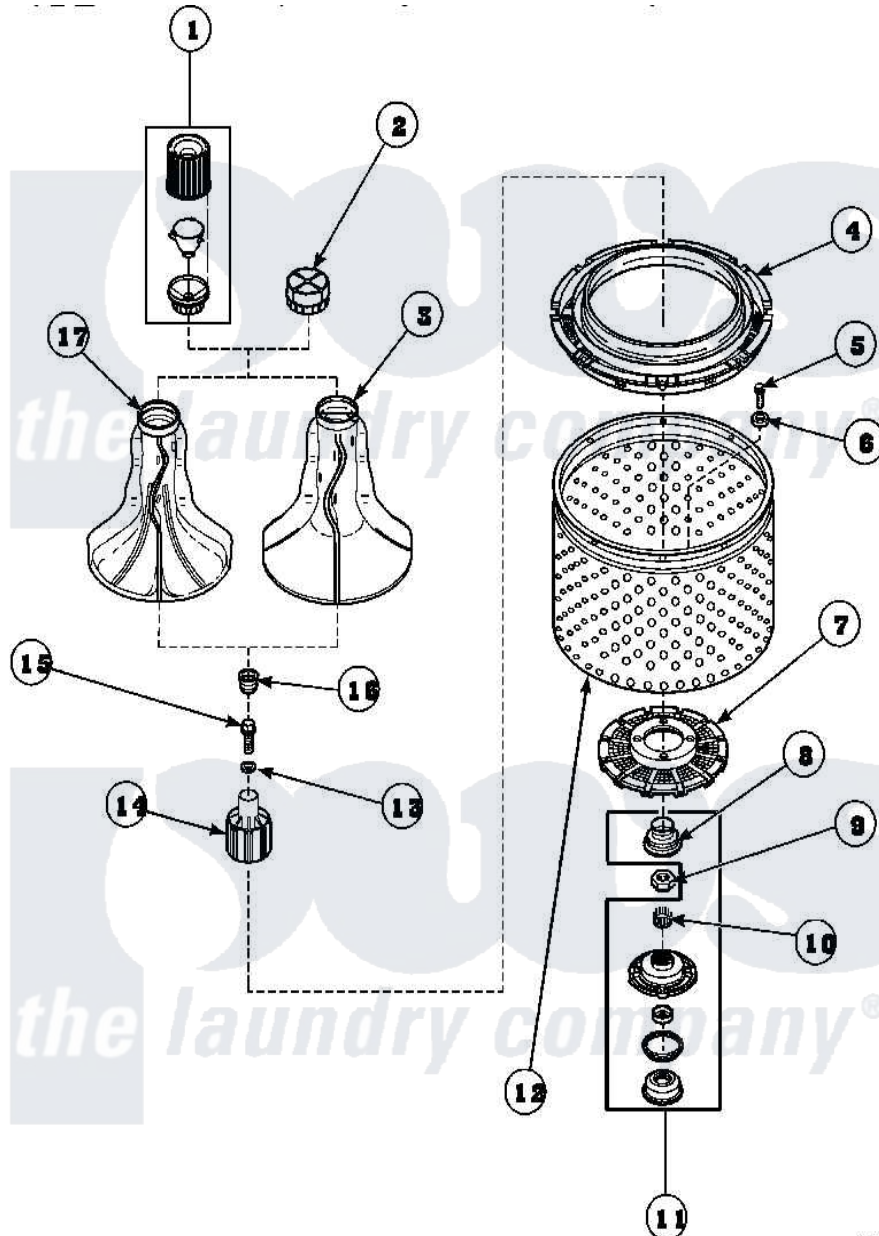

**Amana LW8312L2 (BOM: PLW8312L2A) 03 - AGITATOR/DRIVE
BELL/SEAL KIT/TUB & HUB**

Amana Residential Amana LW8312L2 (BOM: PLW8312L2A) Washer Parts Parts Diagram 03 - AGITATOR/DRIVE BELL/SEAL KIT/TUB & HUB
Click on the part number to view part

W2J0785A

Item	Original Part Number	Replaced By	Status	Part Description
1	36542	40002101W		Assembly, Fabric Softner
2	36515			Cap, Agitator
3	36507	40000501W		Agitator, Flex Vane
4	35035			Guard, Clothes
5	27202	W10116787		Screw
6	28094			Gasket
7	32998	39371		Filter Lin
8	36425	40016101		Seal, Bell Drive
9	Y29220	40016301		Nut, Lock
10	29728	40008301		Insert, Spline
11	495P3	R9900552		Hub And Seal
12	33503P	39240P		Wash Tub
"	34518P		Not Available	WASHTUB STAINLESS STEEL
13	36472			O-Ring

14 36443P

[R9900189](#)

Kit, Drive Bell And Seal

15 34288

[40065102](#)

Screw, Shoulder 1/4

16 36511

[40008401](#)