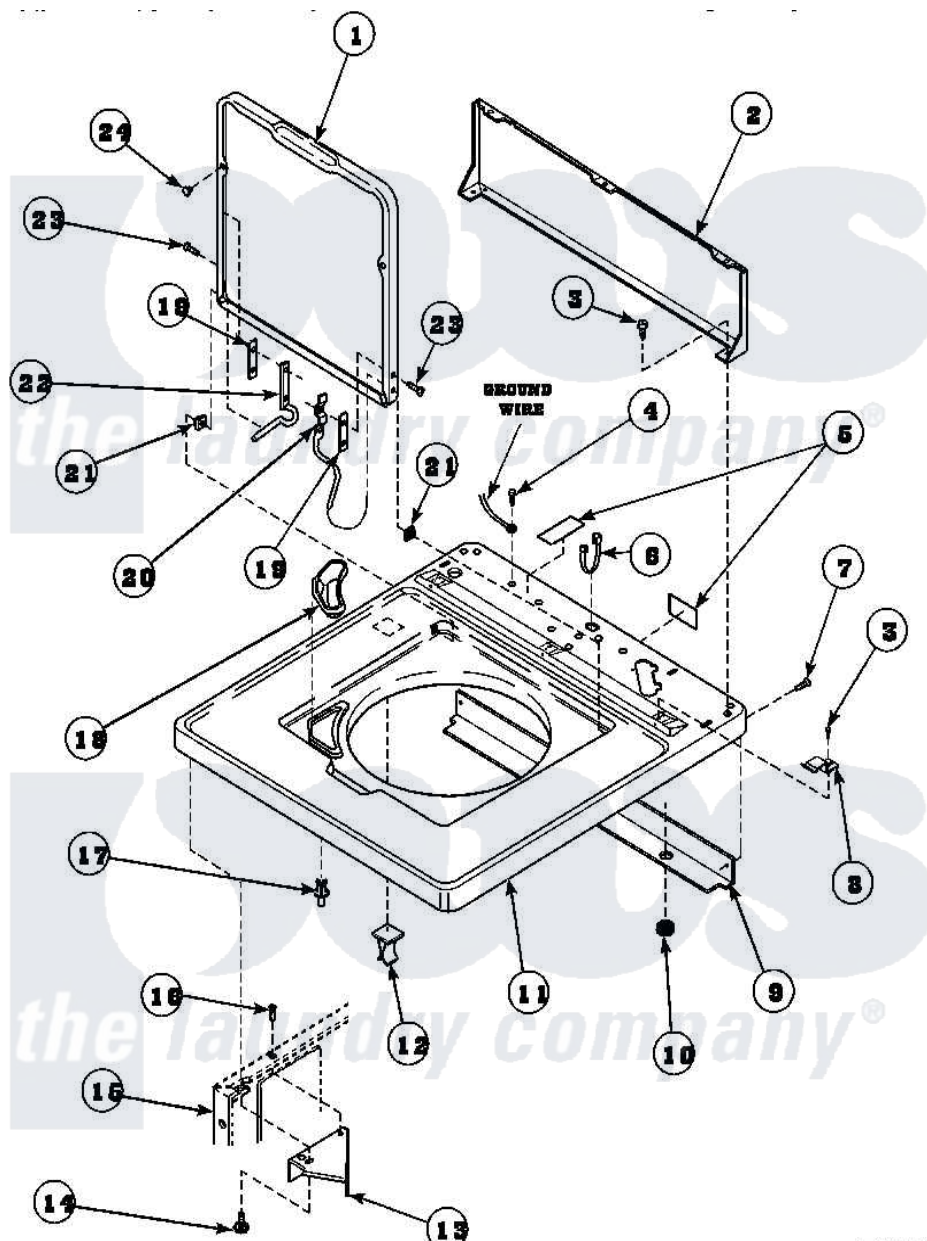

Amana LW8312L2 (BOM: PLW8312L2A) 05 - CAB TOP/LOADING DR & CTRL HOOD REAR PAN

Amana Residential Amana LW8312L2 (BOM: PLW8312L2A) Washer Parts Parts Diagram 05 - CAB TOP/LOADING DR & CTRL HOOD REAR PAN

Click on the part number to view part

Item	Original Part Number	Replaced By	Status	Part Description
2	34903		Not Available	PANEL, BACK HOOD (USE 37782)
3	23962	W10116760		Screw
4	52909			Screw, 10B-16 X 1/2 HeX
6	21903	211881		Grommet, Cord Part Not Used-Gas Models Only
7	27196	27001200		Screw
8	35887	40063901		Clip, Hold Down
11	34902_P		Not Available	CABINET TOP
12	36519		Not Available	CLIP
13	36034			Bracket, Director-Module
14	Y31644	27001200		Screw
15	34475_P		Not Available	CABINET
16	36035		Not Available	SCREW,8-18X3/8 PHIL FLT HD
17	56534			Barrel, Support

18	34776	Not Available	DISPENSER,BLEACH
19	34338		Gasket, Hinge
20	36437		Hinge, Lid R
21	33446	40008201	Bushing, Hinge
22	36513		Hinge, Left
23	34337	W10119828	Screw, Lid Hinge Mounting
24	21685	40038001	Bumper