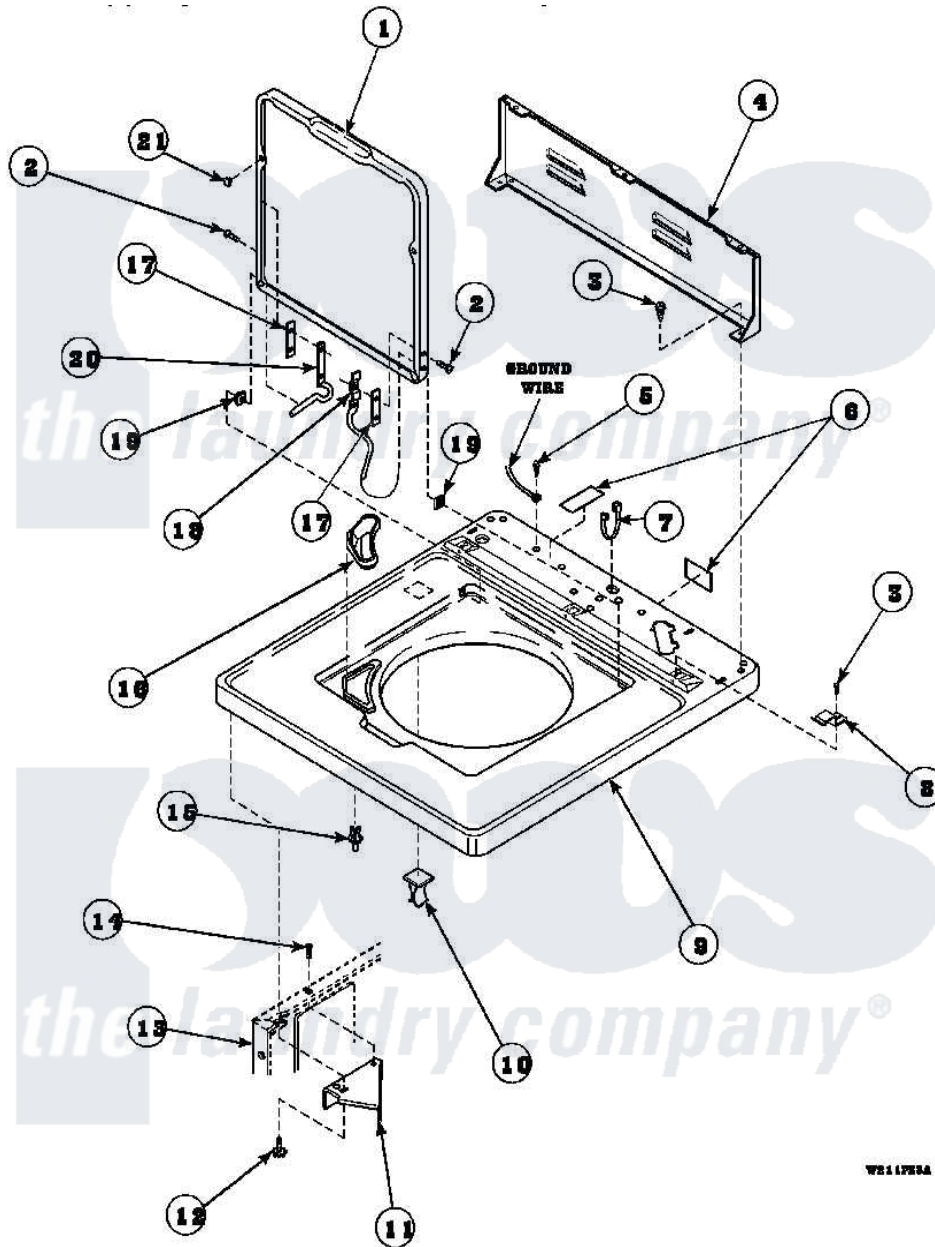

Amana LW8312L2 (BOM: PLW8312L2A) 06 - CAB TOP/LOADING DR & CTRL HOOD REAR PAN

WB11793A

Amana Residential Amana LW8312L2 (BOM: PLW8312L2A) Washer Parts Parts Diagram 06 - CAB TOP/LOADING DR & CTRL HOOD REAR PAN

[Click on the part number to view part](#)

Item	Original Part Number	Replaced By	Status	Part Description
1	33541_P		Not Available	LOADING DOOR
2	34337	W10119828		Screw, Lid Hinge Mounting
3	23962	W10116760		Screw
4	34903		Not Available	PANEL, BACK HOOD (USE 37782)
5	52909			Screw, 10B-16 X 1/2 HeX
6	24903		Not Available	STICKER,DISCONNECT POW
7	21903	211881		Grommet, Cord Part Not Used-Gas Models Only
8	35887	40063901		Clip, Hold Down
9	34902_P		Not Available	CABINET TOP
10	36519		Not Available	CLIP
11	36034			Bracket, Director-Module
12	Y31644	27001200		Screw
13	34475_P		Not Available	CABINET

14	36035	Not Available	SCREW,8-18X3/8 PHIL FLT HD
15	56534		Barrel, Support
16	34776	Not Available	DISPENSER,BLEACH
17	34338		Gasket, Hinge
18	36437		Hinge, Lid R
19	33446	40008201	Bushing, Hinge
20	36513		Hinge, Left
21	21685	40038001	Bumper
NI	26594P		Grease, Silicone - 2 Oz Tube