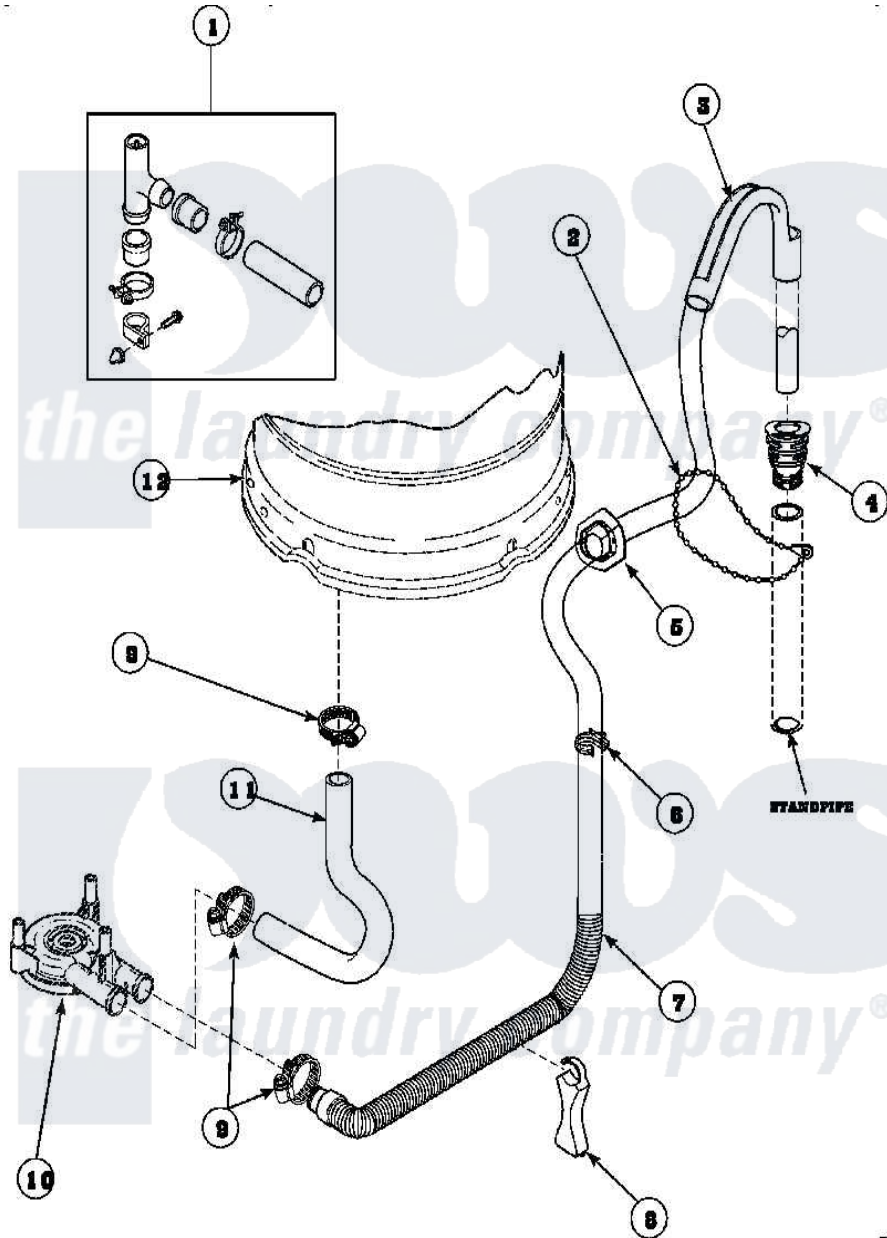

Amana LW8312L2 (BOM: PLW8312L2A) 07 - DRAIN HOSE AND SIPHON BREAK

Amana Residential Amana LW8312L2 (BOM: PLW8312L2A) Washer Parts Parts Diagram 07 - DRAIN HOSE AND SIPHON BREAK

[Click on the part number to view part](#)

Item	Original Part Number	Replaced By	Status	Part Description
1	562P3	76660		Break-Sphn
2	33489	8539404		Tie-Wire
3	33615	22003814		Retainer, Drain Hose
4	36878	40008101		Adapter, Standpipe
5	32219			Relief, Strain
6	36014			Clip, Retainer-Hose
7	37245	40053901		Hose, Drain
8	36522			Hose Support
"	35487			Support, Hose
9	36802	285655		Clamp, Hose
10	36863P	27001233		Pump
11	35753			Hose, Tub To Pump-Ddp
12	34438P			Assembly, Outer Tub