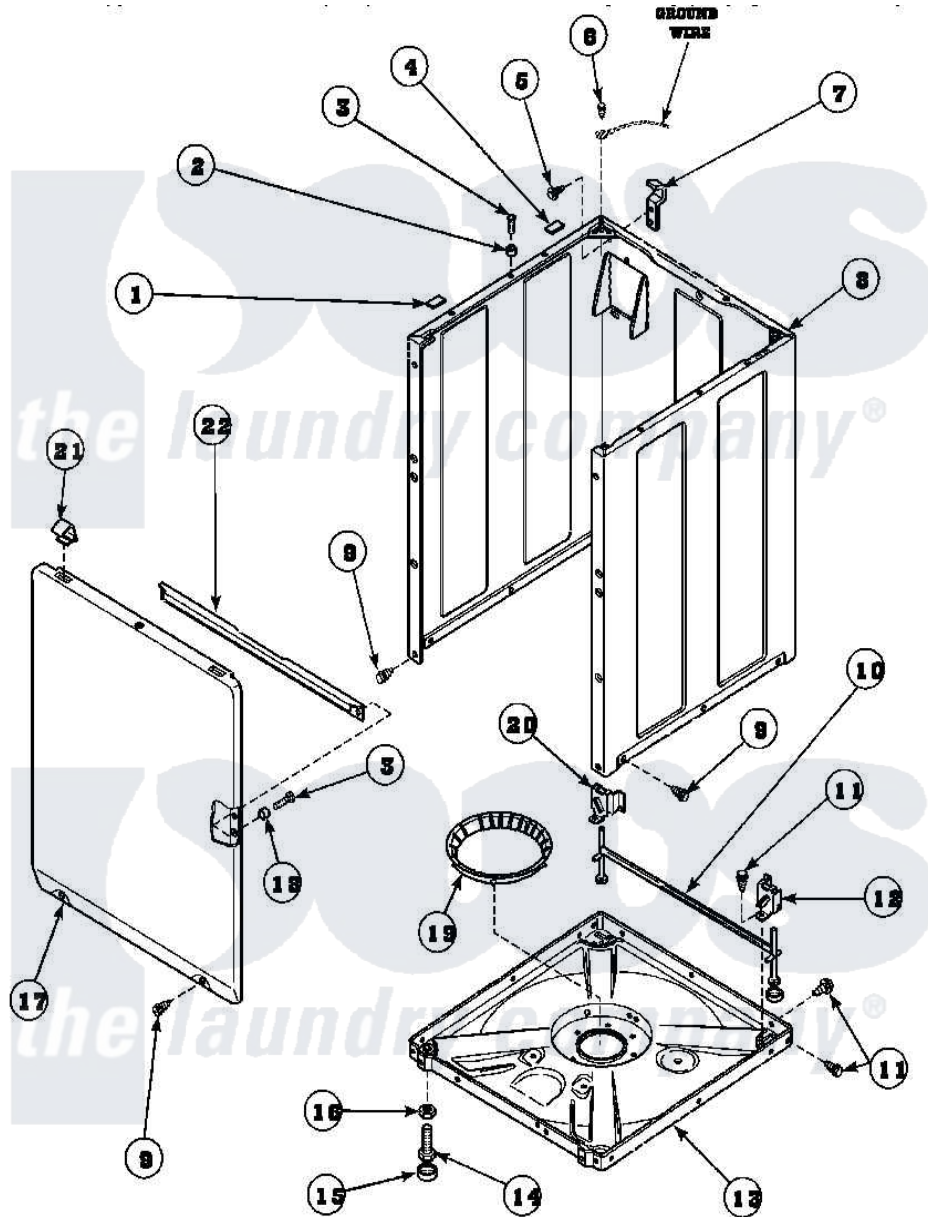

Amana LW8312L2 (BOM: PLW8312L2A) 08 - FRONT PANEL, BASE ASSY AND CABINET ASSY

Amana Residential Amana LW8312L2 (BOM: PLW8312L2A) Washer Parts Diagram 08 - FRONT PANEL, BASE ASSY AND CABINET ASSY

Click on the part number to view part

Item	Original Part Number	Replaced By	Status	Part Description
1	Y56128			Pad, Bumper
2	56079	505187		Locator, Panel
3	32671	Y014874		Screw, Idler Arm And Sleeve
4	36226			Pad, Bumper .25
5	34499		Not Available	SCREW, No.10B X 1/4 TAP IN HX
6	23962	W10116760		Screw
7	Y27103			Hinge, Hold-Down Lug
8	34475_P		Not Available	CABINET
9	27196	27001200		Screw
10	34443			Assembly, Leg And Stabilier
11	35148		Not Available	SCREW, 1/4-14 X 3/8 HX HD
12	36036		Not Available	BRACKET, SLL-RIGHT
13	36599P			Assembly Nut/ Leg Base
"	34434P			Assembly Nut/Leg Base

14	Y34319	22003428	Leg, Adjustable
15	34318	40016001	Foot, Rubber
16	Y21899	40038101	Nut, Leg
17	34656_P	Not Available	FRONT PANEL
18	28102		Locator, Panel
19	36108	Not Available	SNUBBER PAD & ISOLATOR
20	36037		Bracket, SII-Left
21	35865		Clip, Hold-Down Front Panel
22	Y35097	Not Available	BRACE, FRT PNL