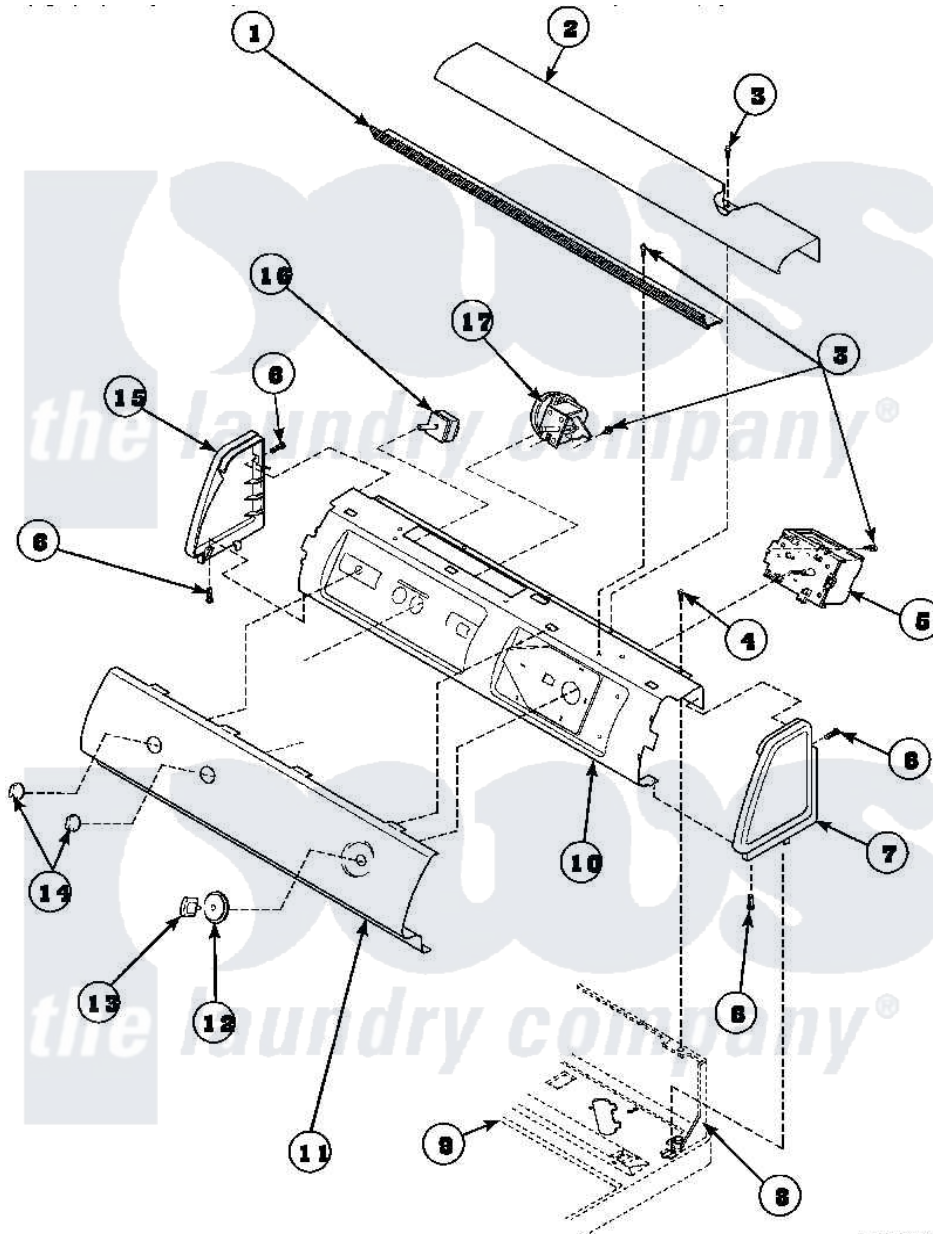

Amana LW8312L2 (BOM: PLW8312L2A) 09 - GRAPHIC PANEL, CTRL MTG PLATE AND CTRLS

Amana Residential Amana LW8312L2 (BOM: PLW8312L2A) Washer Parts Parts Diagram 09 - GRAPHIC PANEL, CTRL MTG PLATE AND CTRLS  
 Click on the part number to view part

W8312L2A

Item	Original Part Number	Replaced By	Status	Part Description
11	36630		Not Available	GRAPHIC PANEL