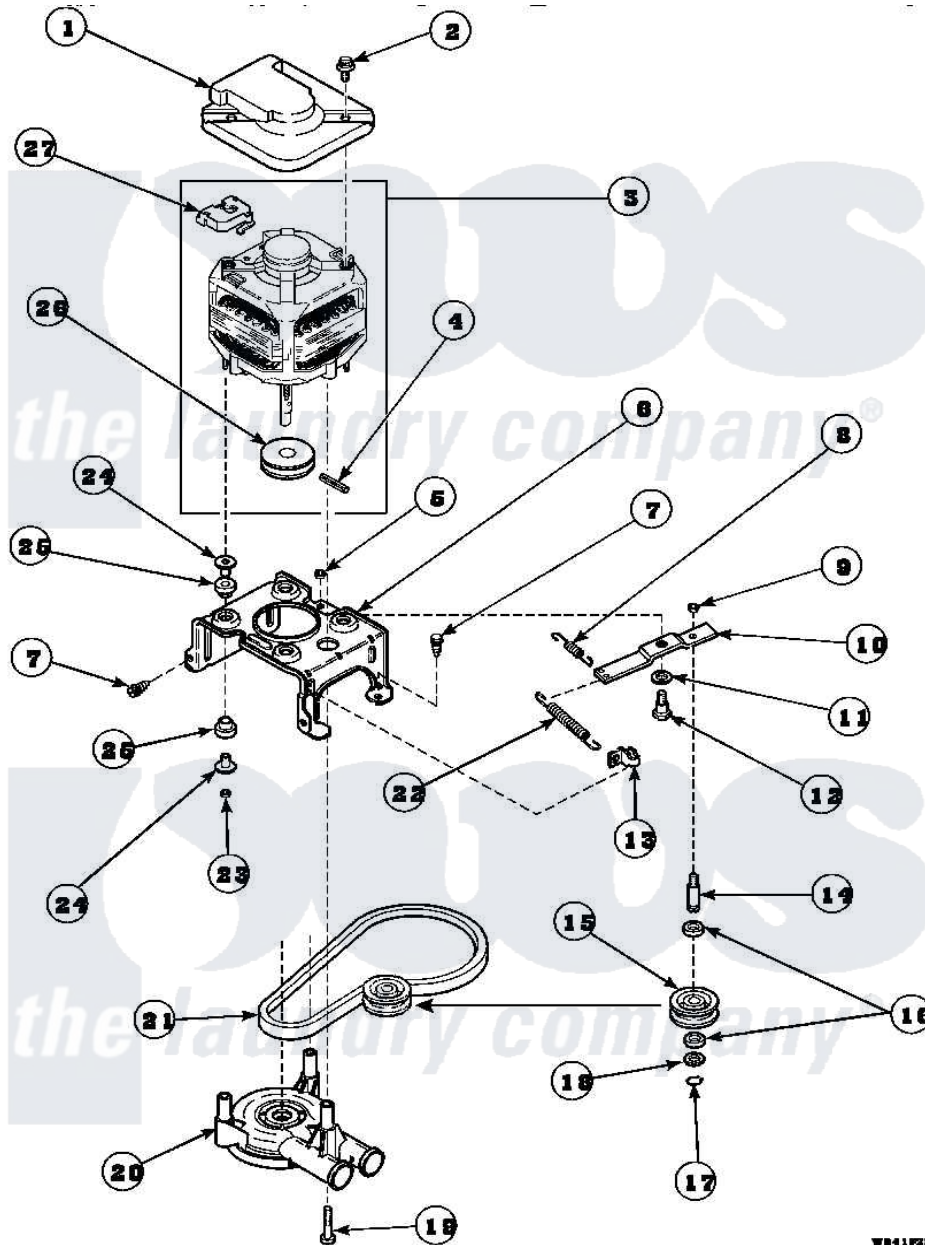

Amana LW8312L2 (BOM: PLW8312L2A) 12 - MOTOR, MTG BRKT, BELT, PUMP & IDLER ASSY

Amana Residential Amana LW8312L2 (BOM: PLW8312L2A) Washer Parts Parts Diagram 12 - MOTOR, MTG BRKT, BELT, PUMP & IDLER ASSY
 Click on the part number to view part

WB1122A

Item	Original Part Number	Replaced By	Status	Part Description
1	34754	40112301		Shield, Motor
2	36639	4312464		Screw
3	34571P	27001215		Motor W/Pulley
4	23750			Pin, Roll
5	52566	27001225		Nut, Jam Mid Lock 1/4-20
6	34890		Not Available	BRACKET,MOTOR MOUNT
"	37415P			Kit, Motor Brkt
"	37415	37415P		Kit, Motor Brkt
7	Y31645	27001200		Screw
8	30620		Not Available	SPRING,IDLER LEVER HEL
9	28803	2221070		Clamp, Nylon
10	31054	40041002		Lever, Idler
"	37443	40041002		Lever, Idler
11	81392	40054701		Washer
12	27229	40038901		Screw, 1/4-20

13	28849		Clip, Spring
14	28802		Shaft, Idler
15	28800	Not Available	WHEEL, IDLER
16	Y29443		Washer, Felt
17	23748		Ring, Retaining
18	52549		Washer, 501 ID X3/4 Odx
19	Y34565	40063701	Screw, 10-16 x 1.75
20	36863P	27001233	Pump
21	28808		Belt, Agitate And Spin
22	37366		Spring, Idler
"	37606		Spring, Idler Lever
23	35423	3400029	Nut, Adapter Plate
24	34791		Post, Mount-Motor
25	34788		Mount, Motor
26	27171	Not Available	PULLEY, MOTOR
27	35632	Not Available	SWITCH, MOTOR