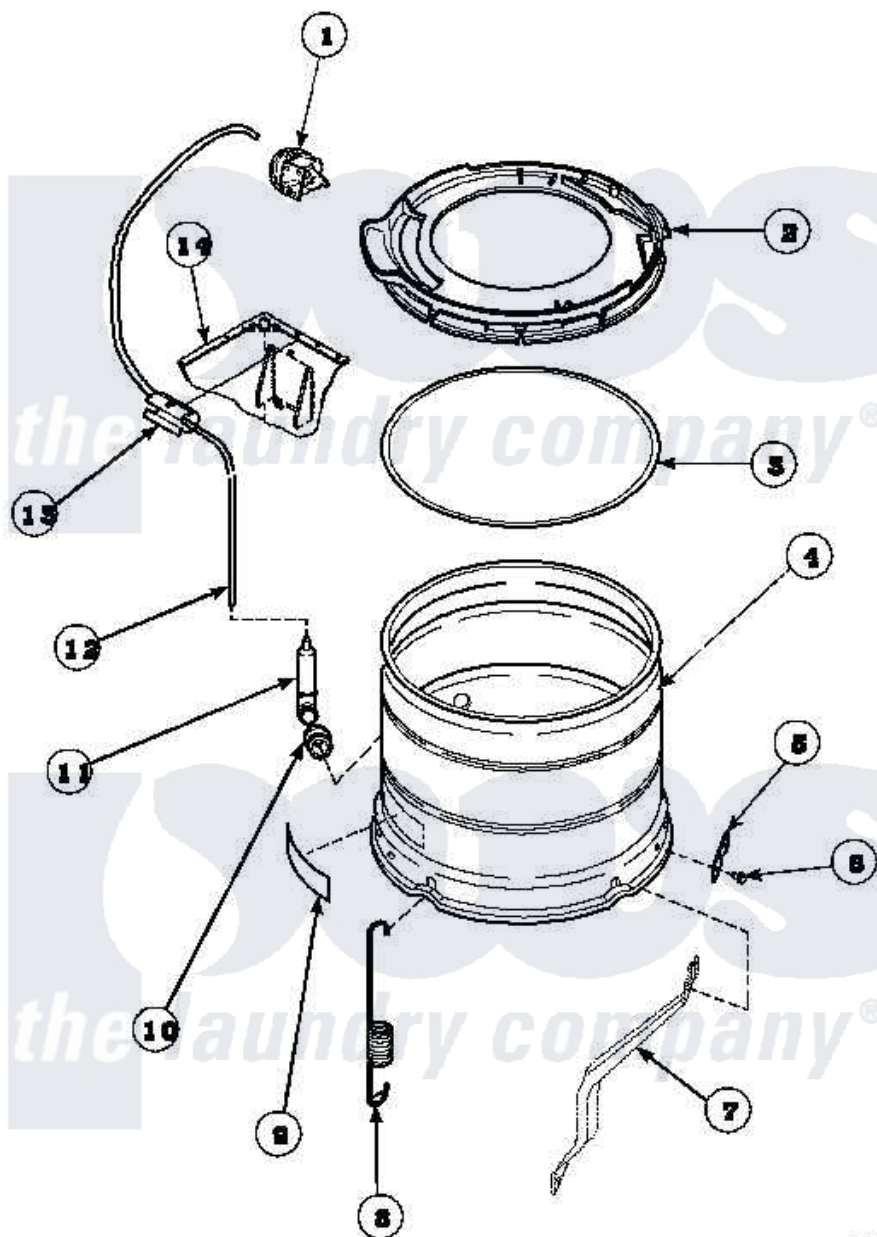

Amana LW8312L2 (BOM: PLW8312L2A) 13 - OUTER TUB, COVER AND PRESSURE HOSE

Amana Residential Amana LW8312L2 (BOM: PLW8312L2A) Washer Parts Parts Diagram 13 - OUTER TUB, COVER AND PRESSURE HOSE

Click on the part number to view part

Item	Original Part Number	Replaced By	Status	Part Description
1	36045	40055101		Switch, Pressure
2	36025P			Assembly, Tub Cover and Gasket
3	32857			Gasket, Tub Cover Small
4	34438P			Assembly, Outer Tub
5	27926			Plate, Leg .063
6	35369	40128701		Screw, 5/16-18 X .50
7	34471		Not Available	LEG,SUPPORT
8	35948			Spring, Leg-Large Tub
9	500049		Not Available	STICKER
10	29175	40037801		Grommet
11	30907	40008501		Assembly, Pressure Bulb
12	29213	39125		Tubing 31
13	36985		Not Available	CLIP, HOSE
14	34475_P		Not Available	CABINET